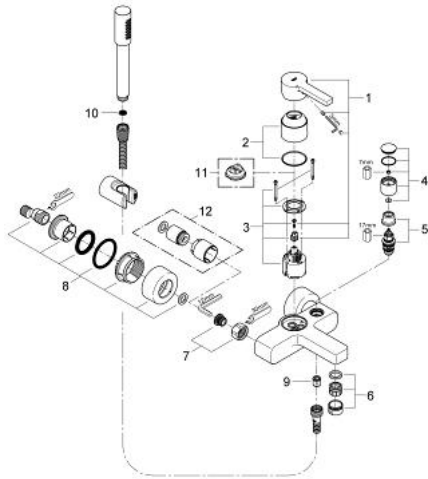

## 33 850 000 LINEARE\_ SINGLE-LEVER BATH/SHOWER MIXER

### PRODUCT DESCRIPTION

- Colour: chrome
- wall mounted
- GROHE SilkMove 46 mm ceramic cartridge
- GROHE LongLife finish
- adjustable flow rate limiter
- automatic diverter: bath/shower
- mousseur
- integrated non-return valves in shower outlets 1/2"
- covered S-unions
- Protected against backflow
- optional temperature limiter ref. no. 46 505
- with shower set:
- consists of:
- handshower 28 034 000
- wall shower holder 28 622 000
- shower hose 1500 mm

### SPARE PARTS, February 2007 – now

- 1: Lever (Spare part-nr. 46583000)
- 2: Shield (Spare part-nr. 46584000)
- 3: Cartridge (Spare part-nr. 46048000)
- 4: Diverter knob (Spare part-nr. 46585000)
- 5: Diverter (Spare part-nr. 08915000)
- 6: Mousseur (Spare part-nr. 13927000)
- 7: Screw joint (Spare part-nr. 45044000)
- 8: S-union (Spare part-nr. 12693000)
- 9: Non-return valve (Spare part-nr. 08565000)
- 10: Dirt strainer (Spare part-nr. 0700200M)
- 11: Temperature limiter (Spare part-nr. 46375000)\*
- 12: Extension set 1/2", 30 mm (Spare part-nr. 46238000)\*