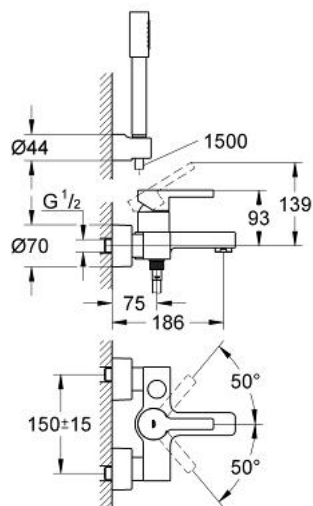

## 33 850 000 LINEARE\_ SINGLE-LEVER BATH/SHOWER MIXER

### PRODUCT DESCRIPTION

- Colour: chrome
- wall mounted
- GROHE SilkMove 46 mm ceramic cartridge
- GROHE LongLife finish
- adjustable flow rate limiter
- automatic diverter: bath/shower
- mousseur
- integrated non-return valves in shower outlets 1/2"
- covered S-unions
- Protected against backflow
- optional temperature limiter ref. no. 46 505
- with shower set:
- consists of:
- handshower 28 034 000
- wall shower holder 28 622 000
- shower hose 1500 mm

### SPARE PARTS, February 2007 – now

- 1: Lever (Spare part-nr. 46583000)
- 2: Shield (Spare part-nr. 46584000)
- 3: Cartridge (Spare part-nr. 46048000)
- 4: Diverter knob (Spare part-nr. 46585000)
- 5: Diverter (Spare part-nr. 08915000)
- 6: Mousseur (Spare part-nr. 13927000)
- 7: Screw joint (Spare part-nr. 45044000)
- 8: S-union (Spare part-nr. 12693000)
- 9: Non-return valve (Spare part-nr. 08565000)
- 10: Dirt strainer (Spare part-nr. 0700200M)
- 11: Temperature limiter (Spare part-nr. 46375000)\*
- 12: Extension set 1/2", 30 mm (Spare part-nr. 46238000)\*