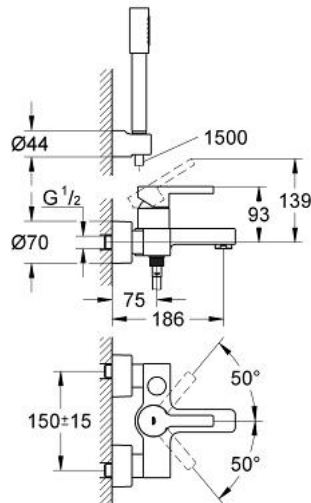

33 850 000 LINEARE_ SINGLE-LEVER BATH MIXER 1/2"

PRODUCT DESCRIPTION

- Colour: chrome
- wall mounted
- GROHE SilkMove 46 mm ceramic cartridge
- GROHE LongLife finish
- adjustable flow rate limiter
- automatic diverter: bath/shower
- mousseur
- integrated non-return valves in the shower outlet 1/2"
- covered S-unions
- protected against backflow
- optional temperature limiter ref. no. 46 505
- with shower set
- consisting of:
 - Sena hand shower (28 034)
 - wall shower holder (28 622)
 - shower hose 1500 mm (28 151 000)

33 850 000 LINEARE_ SINGLE-LEVER BATH MIXER 1/2"

SPARE PARTS, 2月 2007 – now

- 1: Lever (Spare part-nr. 46583000)
 - 2: Cap (Spare part-nr. 46584000)
 - 3: Cartridge (Spare part-nr. 46048000)
 - 4: Diverter knob (Spare part-nr. 46585000)
 - 5: Diverter (Spare part-nr. 08915000)
 - 6: Mousseur (Spare part-nr. 13927000)
 - 7: Screw connection 1/2" (Spare part-nr. 45044000)
 - 8: S-union (Spare part-nr. 12693000)
 - 9: Non-return valve (Spare part-nr. 08565000)
 - 10: Dirt strainer (Spare part-nr. 0700200M)
 - 11: Temperature limiter (Spare part-nr. 46375000)*
 - 12: Extension set, 30 mm (Spare part-nr. 46238000)*
- * Optional accessories