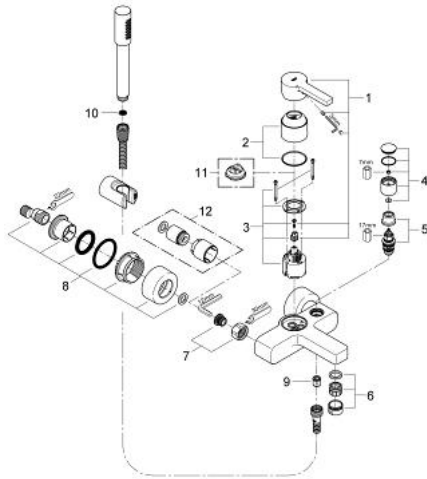

33 850 000 LINEARE_ SINGLE-LEVER BATH MIXER 1/2"

PRODUCT DESCRIPTION

- Colour: chrome
- wall mounted
- GROHE SilkMove 46 mm ceramic cartridge
- GROHE LongLife finish
- adjustable flow rate limiter
- automatic diverter: bath/shower
- mousseur
- integrated non-return valves in the shower outlet 1/2"
- covered S-unions
- protected against backflow
- optional temperature limiter ref. no. 46 505
- with shower set
- consisting of:
 - Sena hand shower (28 034)
 - wall shower holder (28 622)
 - shower hose 1500 mm (28 151 000)

33 850 000 LINEARE_ SINGLE-LEVER BATH MIXER 1/2"

SPARE PARTS, 2月 2007 – now

- 1: Lever (Spare part-nr. 46583000)
 - 2: Cap (Spare part-nr. 46584000)
 - 3: Cartridge (Spare part-nr. 46048000)
 - 4: Diverter knob (Spare part-nr. 46585000)
 - 5: Diverter (Spare part-nr. 08915000)
 - 6: Mousseur (Spare part-nr. 13927000)
 - 7: Screw connection 1/2" (Spare part-nr. 45044000)
 - 8: S-union (Spare part-nr. 12693000)
 - 9: Non-return valve (Spare part-nr. 08565000)
 - 10: Dirt strainer (Spare part-nr. 0700200M)
 - 11: Temperature limiter (Spare part-nr. 46375000)*
 - 12: Extension set, 30 mm (Spare part-nr. 46238000)*
- * Optional accessories