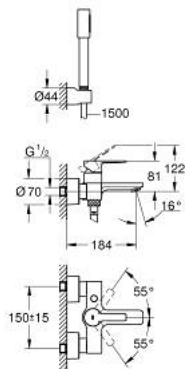

33 850 001 LINEARE SINGLE-LEVER BATH/SHOWER MIXER

PRODUCT DESCRIPTION

- Colour: chrome
- wall mounted
- metal lever
- GROHE SilkMove 35 mm ceramic cartridge
- with temperature limiter
- GROHE LongLife finish
- automatic diverter: bath/shower
- mousseur
- shower outlet 1/2"
- integrated non-return valve
- covered S-unions
- Protected against backflow
- with shower set:
- consists of:
- metal stick hand shower
- wall shower holder Tempesta Cosmopolitan 100 (27 594 000)
- Silverflex shower hose 1.500 mm (28 364)
- minimum pressure 1,0 bar

33 850 001 LINEARE SINGLE-LEVER BATH/SHOWER MIXER

SPARE PARTS, July 2016 – now

- 1: Lever (Spare part-nr. 46987000)
- 2: Cartridge (Spare part-nr. 46374000)
- 3: Mousseur (Spare part-nr. 13952000)
- 4: Diverter knob (Spare part-nr. 64309000)
- 5: Diverter (Spare part-nr. 46947000)
- 6: Non-return valve (Spare part-nr. 08565000)
- 7: Screw joint (Spare part-nr. 45044000)
- 8: S-union (Spare part-nr. 12693000)
- 9: Dirt strainer (Spare part-nr. 0700200M)
- 10: Extension set 1/2", 30 mm (Spare part-nr. 46238000)*
- 11: Special spanner (Spare part-nr. 19377000)*
- 12: Socket spanner (Spare part-nr. 19332000)*