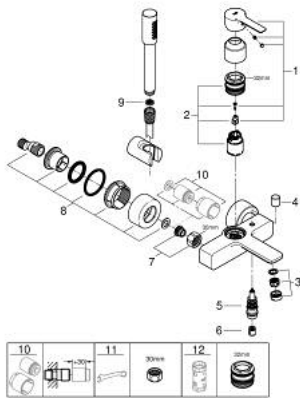

33 850 001 LINEARE SINGLE-LEVER BATH/SHOWER MIXER

PRODUCT DESCRIPTION

- Colour: chrome
- wall mounted
- metal lever
- GROHE SilkMove 35 mm ceramic cartridge
- with temperature limiter
- GROHE LongLife finish
- automatic diverter: bath/shower
- mousseur
- shower outlet 1/2"
- integrated non-return valve
- covered S-unions
- Protected against backflow
- with shower set:
- consists of:
- metal stick hand shower
- wall shower holder Tempesta Cosmopolitan 100 (27 594 000)
- Silverflex shower hose 1.500 mm (28 364)
- minimum pressure 1,0 bar

33 850 001 LINEARE SINGLE-LEVER BATH/SHOWER MIXER

SPARE PARTS, July 2016 – now

- 1: Lever (Spare part-nr. 46987000)
- 2: Cartridge (Spare part-nr. 46374000)
- 3: Mousseur (Spare part-nr. 13952000)
- 4: Diverter knob (Spare part-nr. 64309000)
- 5: Diverter (Spare part-nr. 46947000)
- 6: Non-return valve (Spare part-nr. 08565000)
- 7: Screw joint (Spare part-nr. 45044000)
- 8: S-union (Spare part-nr. 12693000)
- 9: Dirt strainer (Spare part-nr. 0700200M)
- 10: Extension set 1/2", 30 mm (Spare part-nr. 46238000)*
- 11: Special spanner (Spare part-nr. 19377000)*
- 12: Socket spanner (Spare part-nr. 19332000)*