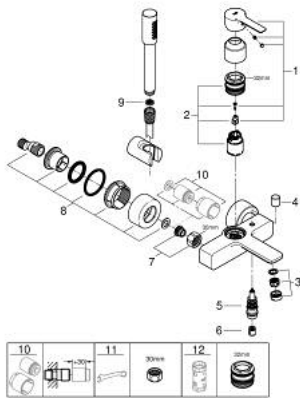

## 33 850 001 LINEARE SINGLE-LEVER BATH MIXER 1/2"

### PRODUCT DESCRIPTION

- Colour: chrome
- wall mounted
- metal lever
- GROHE SilkMove 35 mm ceramic cartridge
- with temperature limiter
- GROHE LongLife finish
- automatic diverter: bath/shower
- mousseur
- shower outlet 1/2"
- integrated non-return valve
- covered S-unions
- protected against backflow
- with shower set
- consisting of:
  - metal stick hand shower
  - wall shower holder Tempesta Cosmopolitan 100 (27 594 000)
  - Silverflex shower hose 1500 mm 1/2" x 1/2" (28 364)
- min. recommended pressure 1.0 bar

### SPARE PARTS, 7月 2016 – now

- 1: Lever (Spare part-nr. 46987000)
  - 2: Cartridge (Spare part-nr. 46374000)
  - 3: Mousseur (Spare part-nr. 13952000)
  - 4: Diverter knob (Spare part-nr. 64309000)
  - 5: Diverter (Spare part-nr. 46947000)
  - 6: Non-return valve (Spare part-nr. 08565000)
  - 7: Screw connection 1/2" (Spare part-nr. 45044000)
  - 8: S-union (Spare part-nr. 12693000)
  - 9: Dirt strainer (Spare part-nr. 0700200M)
  - 10: Extension set, 30 mm (Spare part-nr. 46238000)\*
  - 11: Special spanner (Spare part-nr. 19377000)\*
  - 12: Socket spanner (Spare part-nr. 19332000)\*
- \* Optional accessories