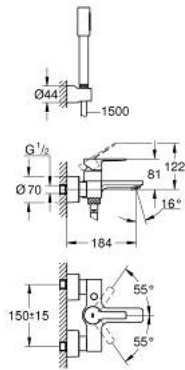

## 33 850 001 LINEARE SINGLE-LEVER BATH MIXER 1/2"

### PRODUCT DESCRIPTION

- Colour: chrome
- wall mounted
- metal lever
- GROHE SilkMove 35 mm ceramic cartridge
- with temperature limiter
- GROHE LongLife finish
- automatic diverter: bath/shower
- mousseur
- shower outlet 1/2"
- integrated non-return valve
- covered S-unions
- protected against backflow
- with shower set
- consisting of:
  - metal stick hand shower
  - wall shower holder Tempesta Cosmopolitan 100 (27 594 000)
  - Silverflex shower hose 1500 mm 1/2" x 1/2" (28 364)
- min. recommended pressure 1.0 bar

### SPARE PARTS, 7月 2016 – now

- 1: Lever (Spare part-nr. 46987000)
  - 2: Cartridge (Spare part-nr. 46374000)
  - 3: Mousseur (Spare part-nr. 13952000)
  - 4: Diverter knob (Spare part-nr. 64309000)
  - 5: Diverter (Spare part-nr. 46947000)
  - 6: Non-return valve (Spare part-nr. 08565000)
  - 7: Screw connection 1/2" (Spare part-nr. 45044000)
  - 8: S-union (Spare part-nr. 12693000)
  - 9: Dirt strainer (Spare part-nr. 0700200M)
  - 10: Extension set, 30 mm (Spare part-nr. 46238000)\*
  - 11: Special spanner (Spare part-nr. 19377000)\*
  - 12: Socket spanner (Spare part-nr. 19332000)\*
- \* Optional accessories