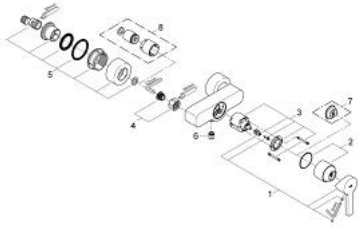

33 865 000 LINEARE_ SINGLE-LEVER SHOWER MIXER

PRODUCT DESCRIPTION

- Colour: chrome
- wall mounted
- GROHE SilkMove 46 mm ceramic cartridge
- GROHE LongLife finish
- adjustable flow rate limiter
- shower outlet below 1/2" with integrated non return-valve
- covered S-unions
- Protected against backflow
- optional temperature limiter ref. no. 46 505

33 865 000 LINEARE_ SINGLE-LEVER SHOWER MIXER

SPARE PARTS, January 2007 – now

- 1: Lever (Spare part-nr. 46583000)
- 2: Shield (Spare part-nr. 46584000)
- 3: Cartridge (Spare part-nr. 46048000)
- 4: Screw joint (Spare part-nr. 45044000)
- 5: S-union (Spare part-nr. 12693000)
- 6: Non-return valve (Spare part-nr. 08565000)
- 7: Temperature limiter (Spare part-nr. 46375000)*
- 8: Extension set 1/2", 30 mm (Spare part-nr. 46238000)*