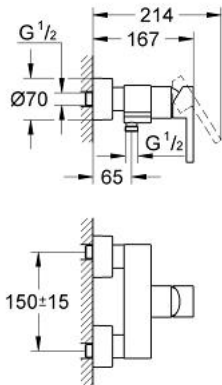

33 865 000 LINEARE_ SINGLE-LEVER SHOWER MIXER

PRODUCT DESCRIPTION

- Colour: chrome
- wall mounted
- GROHE SilkMove 46 mm ceramic cartridge
- GROHE LongLife finish
- adjustable flow rate limiter
- shower outlet below 1/2" with integrated non return-valve
- covered S-unions
- Protected against backflow
- optional temperature limiter ref. no. 46 505

33 865 000 LINEARE_ SINGLE-LEVER SHOWER MIXER

SPARE PARTS, January 2007 – now

- 1: Lever (Spare part-nr. 46583000)
- 2: Shield (Spare part-nr. 46584000)
- 3: Cartridge (Spare part-nr. 46048000)
- 4: Screw joint (Spare part-nr. 45044000)
- 5: S-union (Spare part-nr. 12693000)
- 6: Non-return valve (Spare part-nr. 08565000)
- 7: Temperature limiter (Spare part-nr. 46375000)*
- 8: Extension set 1/2", 30 mm (Spare part-nr. 46238000)*