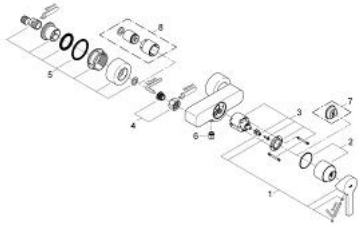

33 865 000 LINEARE_ SINGLE-LEVER SHOWER MIXER 1/2"

PRODUCT DESCRIPTION

- Colour: chrome
- wall mounted
- GROHE SilkMove 46 mm ceramic cartridge
- GROHE LongLife finish
- adjustable flow rate limiter
- shower bottom outlet 1/2" with integrated non return valve
- covered S-unions
- protected against backflow
- optional temperature limiter ref. no. 46 505

33 865 000 LINEARE_ SINGLE-LEVER SHOWER MIXER 1/2"

SPARE PARTS, 1月 2007 – now

- 1: Lever (Spare part-nr. 46583000)
 - 2: Cap (Spare part-nr. 46584000)
 - 3: Cartridge (Spare part-nr. 46048000)
 - 4: Screw connection 1/2" (Spare part-nr. 45044000)
 - 5: S-union (Spare part-nr. 12693000)
 - 6: Non-return valve (Spare part-nr. 08565000)
 - 7: Temperature limiter (Spare part-nr. 46375000)*
 - 8: Extension set, 30 mm (Spare part-nr. 46238000)*
- * Optional accessories