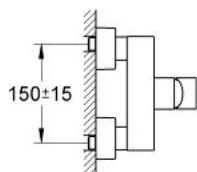

33 865 000 LINEARE_ SINGLE-LEVER SHOWER MIXER 1/2"

PRODUCT DESCRIPTION

- Colour: chrome
- wall mounted
- GROHE SilkMove 46 mm ceramic cartridge
- GROHE LongLife finish
- adjustable flow rate limiter
- shower bottom outlet 1/2" with integrated non return valve
- covered S-unions
- protected against backflow
- optional temperature limiter ref. no. 46 505

33 865 000 LINEARE_ SINGLE-LEVER SHOWER MIXER 1/2"

SPARE PARTS, 1月 2007 – now

- 1: Lever (Spare part-nr. 46583000)
 - 2: Cap (Spare part-nr. 46584000)
 - 3: Cartridge (Spare part-nr. 46048000)
 - 4: Screw connection 1/2" (Spare part-nr. 45044000)
 - 5: S-union (Spare part-nr. 12693000)
 - 6: Non-return valve (Spare part-nr. 08565000)
 - 7: Temperature limiter (Spare part-nr. 46375000)*
 - 8: Extension set, 30 mm (Spare part-nr. 46238000)*
- * Optional accessories