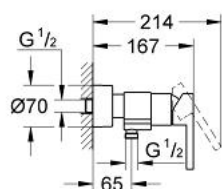

33 865 000 LINEARE_ SINGLE-LEVER SHOWER MIXER 1/2"

PRODUCT DESCRIPTION

- Colour: chrome
- wall mounted
- GROHE SilkMove 46 mm ceramic cartridge
- GROHE LongLife finish
- adjustable flow rate limiter
- shower bottom outlet 1/2" with integrated non return valve
- covered S-unions
- protected against backflow
- optional temperature limiter ref. no. 46 505

33 865 000 LINEARE_ SINGLE-LEVER SHOWER MIXER 1/2"

SPARE PARTS, 1月 2007 – now

- 1: Lever (Spare part-nr. 46583000)
 - 2: Cap (Spare part-nr. 46584000)
 - 3: Cartridge (Spare part-nr. 46048000)
 - 4: Screw connection 1/2" (Spare part-nr. 45044000)
 - 5: S-union (Spare part-nr. 12693000)
 - 6: Non-return valve (Spare part-nr. 08565000)
 - 7: Temperature limiter (Spare part-nr. 46375000)*
 - 8: Extension set, 30 mm (Spare part-nr. 46238000)*
- * Optional accessories