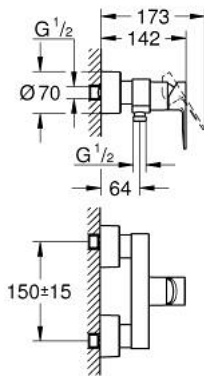

33 865 001 LINEARE SINGLE-LEVER SHOWER MIXER

PRODUCT DESCRIPTION

- Colour: chrome
- wall mounted
- metal lever
- GROHE SilkMove 35 mm ceramic cartridge
- with temperature limiter
- GROHE LongLife finish
- shower outlet 1/2"
- integrated non-return valve
- covered S-unions
- Protected against backflow
- minimum pressure 1,0 bar

33 865 001 LINEARE SINGLE-LEVER SHOWER MIXER

SPARE PARTS, July 2016 – now

- 1: Lever (Spare part-nr. 46987000)
- 2: Cartridge (Spare part-nr. 46374000)
- 3: Non-return valve (Spare part-nr. 08565000)
- 4: Screw joint (Spare part-nr. 45044000)
- 5: S-union (Spare part-nr. 12693000)
- 6: Extension set 1/2", 30 mm (Spare part-nr. 46238000)*
- 7: Socket spanner (Spare part-nr. 19332000)*
- 8: Special spanner (Spare part-nr. 19377000)*