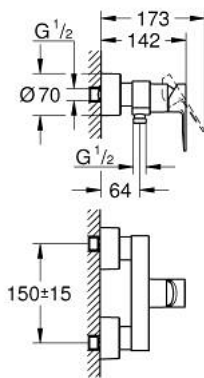

33 865 001 LINEARE SINGLE-LEVER SHOWER MIXER 1/2"

PRODUCT DESCRIPTION

- Colour: chrome
- wall mounted
- metal lever
- GROHE SilkMove 35 mm ceramic cartridge
- with temperature limiter
- GROHE LongLife finish
- shower outlet 1/2"
- integrated non-return valve
- covered S-unions
- protected against backflow
- min. recommended pressure 1.0 bar

33 865 001 LINEARE SINGLE-LEVER SHOWER MIXER 1/2"

SPARE PARTS, 7月 2016 – now

- 1: Lever (Spare part-nr. 46987000)
- 2: Cartridge (Spare part-nr. 46374000)
- 3: Non-return valve (Spare part-nr. 08565000)
- 4: Screw connection 1/2" (Spare part-nr. 45044000)
- 5: S-union (Spare part-nr. 12693000)
- 6: Extension set, 30 mm (Spare part-nr. 46238000)*
- 7: Socket spanner (Spare part-nr. 19332000)*
- 8: Special spanner (Spare part-nr. 19377000)*