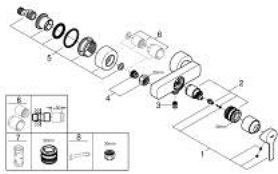

33 865 001 LINEARE SINGLE-LEVER SHOWER MIXER 1/2"

PRODUCT DESCRIPTION

- Colour: chrome
- wall mounted
- metal lever
- GROHE SilkMove 35 mm ceramic cartridge
- with temperature limiter
- GROHE LongLife finish
- shower outlet 1/2"
- integrated non-return valve
- covered S-unions
- protected against backflow
- min. recommended pressure 1.0 bar

33 865 001 LINEARE SINGLE-LEVER SHOWER MIXER 1/2"

SPARE PARTS, 7月 2016 – now

- 1: Lever (Spare part-nr. 46987000)
- 2: Cartridge (Spare part-nr. 46374000)
- 3: Non-return valve (Spare part-nr. 08565000)
- 4: Screw connection 1/2" (Spare part-nr. 45044000)
- 5: S-union (Spare part-nr. 12693000)
- 6: Extension set, 30 mm (Spare part-nr. 46238000)*
- 7: Socket spanner (Spare part-nr. 19332000)*
- 8: Special spanner (Spare part-nr. 19377000)*