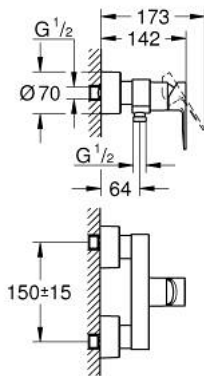

## 33 865 AL1 LINEARE SINGLE-LEVER SHOWER MIXER

### PRODUCT DESCRIPTION

- Colour: brushed hard graphite
- wall mounted
- metal lever
- GROHE SilkMove 35 mm ceramic cartridge
- with temperature limiter
- GROHE LongLife finish
- shower outlet 1/2"
- integrated non-return valve
- covered S-unions
- Protected against backflow
- minimum pressure 1,0 bar

### SPARE PARTS, March 2019 – now

- 1: Lever (Spare part-nr. 46987AL0)
- 2: Cartridge (Spare part-nr. 46374000)
- 3: Non-return valve (Spare part-nr. 08565000)
- 4: Screw joint (Spare part-nr. 45044AL0)
- 5: S-union (Spare part-nr. 12693AL0)
- 6: Extension set 1/2", 30 mm (Spare part-nr. 46238000)\*
- 7: Socket spanner (Spare part-nr. 19332000)\*
- 8: Special spanner (Spare part-nr. 19377000)\*