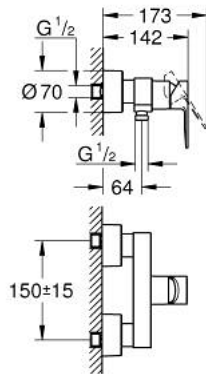

## 33 865 AL1 LINEARE SINGLE-LEVER SHOWER MIXER

### PRODUCT DESCRIPTION

- Colour: brushed hard graphite
- wall mounted
- metal lever
- GROHE SilkMove 35 mm ceramic cartridge
- with temperature limiter
- GROHE LongLife finish
- shower outlet 1/2"
- integrated non-return valve
- covered S-unions
- Protected against backflow
- minimum pressure 1,0 bar

### SPARE PARTS, March 2019 – now

- 1: Lever (Spare part-nr. 46987AL0)
- 2: Cartridge (Spare part-nr. 46374000)
- 3: Non-return valve (Spare part-nr. 08565000)
- 4: Screw joint (Spare part-nr. 45044AL0)
- 5: S-union (Spare part-nr. 12693AL0)
- 6: Extension set 1/2", 30 mm (Spare part-nr. 46238000)\*
- 7: Socket spanner (Spare part-nr. 19332000)\*
- 8: Special spanner (Spare part-nr. 19377000)\*