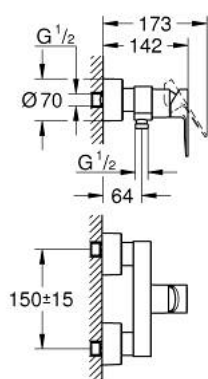

33 865 DC1 LINEARE SINGLE-LEVER SHOWER MIXER

PRODUCT DESCRIPTION

- Colour: Supersteel
- wall mounted
- metal lever
- GROHE SilkMove 35 mm ceramic cartridge
- with temperature limiter
- GROHE LongLife finish
- shower outlet 1/2"
- integrated non-return valve
- covered S-unions
- Protected against backflow
- minimum pressure 1,0 bar

33 865 DC1 LINEARE SINGLE-LEVER SHOWER MIXER

SPARE PARTS, September 2016 – now

- 1: Lever (Spare part-nr. 46987DC0)
- 2: Cartridge (Spare part-nr. 46374000)
- 3: Non-return valve (Spare part-nr. 08565000)
- 4: Screw joint (Spare part-nr. 45044000)
- 5: S-union (Spare part-nr. 12693DC0)
- 6: Extension set 1/2", 30 mm (Spare part-nr. 46238000)*
- 7: Socket spanner (Spare part-nr. 19332000)*
- 8: Special spanner (Spare part-nr. 19377000)*