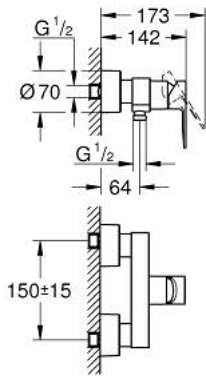

33 865 DC1 LINEARE SINGLE-LEVER SHOWER MIXER

PRODUCT DESCRIPTION

- Colour: Supersteel
- wall mounted
- metal lever
- GROHE SilkMove 35 mm ceramic cartridge
- with temperature limiter
- GROHE LongLife finish
- shower outlet 1/2"
- integrated non-return valve
- covered S-unions
- Protected against backflow
- minimum pressure 1,0 bar

33 865 DC1 LINEARE SINGLE-LEVER SHOWER MIXER

SPARE PARTS, September 2016 – now

- 1: Lever (Spare part-nr. 46987DC0)
- 2: Cartridge (Spare part-nr. 46374000)
- 3: Non-return valve (Spare part-nr. 08565000)
- 4: Screw joint (Spare part-nr. 45044000)
- 5: S-union (Spare part-nr. 12693DC0)
- 6: Extension set 1/2", 30 mm (Spare part-nr. 46238000)*
- 7: Socket spanner (Spare part-nr. 19332000)*
- 8: Special spanner (Spare part-nr. 19377000)*