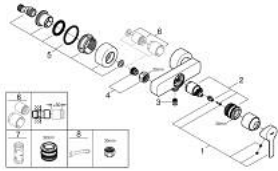

33 865 DC1 LINEARE SINGLE-LEVER SHOWER MIXER 1/2"

PRODUCT DESCRIPTION

- Colour: supersteel
- wall mounted
- metal lever
- GROHE SilkMove 35 mm ceramic cartridge
- with temperature limiter
- GROHE LongLife finish
- shower outlet 1/2"
- integrated non-return valve
- covered S-unions
- protected against backflow
- min. recommended pressure 1.0 bar

33 865 DC1 LINEARE SINGLE-LEVER SHOWER MIXER 1/2"

SPARE PARTS, 9月 2016 – now

- 1: Lever (Spare part-nr. 46987DC0)
- 2: Cartridge (Spare part-nr. 46374000)
- 3: Non-return valve (Spare part-nr. 08565000)
- 4: Screw connection 1/2" (Spare part-nr. 45044000)
- 5: S-union (Spare part-nr. 12693DC0)
- 6: Extension set, 30 mm (Spare part-nr. 46238000)*
- 7: Socket spanner (Spare part-nr. 19332000)*
- 8: Special spanner (Spare part-nr. 19377000)*