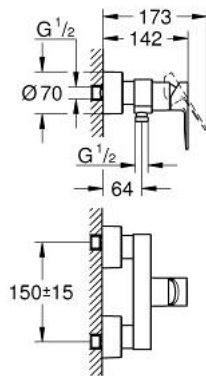

33 865 DC1 LINEARE SINGLE-LEVER SHOWER MIXER 1/2"

PRODUCT DESCRIPTION

- Colour: supersteel
- wall mounted
- metal lever
- GROHE SilkMove 35 mm ceramic cartridge
- with temperature limiter
- GROHE LongLife finish
- shower outlet 1/2"
- integrated non-return valve
- covered S-unions
- protected against backflow
- min. recommended pressure 1.0 bar

33 865 DC1 LINEARE SINGLE-LEVER SHOWER MIXER 1/2"

SPARE PARTS, 9月 2016 – now

- 1: Lever (Spare part-nr. 46987DC0)
- 2: Cartridge (Spare part-nr. 46374000)
- 3: Non-return valve (Spare part-nr. 08565000)
- 4: Screw connection 1/2" (Spare part-nr. 45044000)
- 5: S-union (Spare part-nr. 12693DC0)
- 6: Extension set, 30 mm (Spare part-nr. 46238000)*
- 7: Socket spanner (Spare part-nr. 19332000)*
- 8: Special spanner (Spare part-nr. 19377000)*