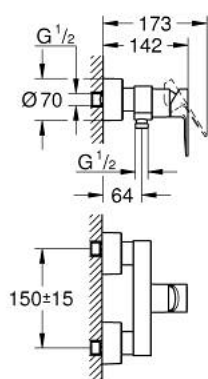

## 33 865 DC1 LINEARE SINGLE-LEVER SHOWER MIXER 1/2"

### PRODUCT DESCRIPTION

- Colour: supersteel
- wall mounted
- metal lever
- GROHE SilkMove 35 mm ceramic cartridge
- with temperature limiter
- GROHE LongLife finish
- shower outlet 1/2"
- integrated non-return valve
- covered S-unions
- protected against backflow
- min. recommended pressure 1.0 bar

### SPARE PARTS, 9月 2016 – now

- 1: Lever (Spare part-nr. 46987DC0)
- 2: Cartridge (Spare part-nr. 46374000)
- 3: Non-return valve (Spare part-nr. 08565000)
- 4: Screw connection 1/2" (Spare part-nr. 45044000)
- 5: S-union (Spare part-nr. 12693DC0)
- 6: Extension set, 30 mm (Spare part-nr. 46238000)\*
- 7: Socket spanner (Spare part-nr. 19332000)\*
- 8: Special spanner (Spare part-nr. 19377000)\*