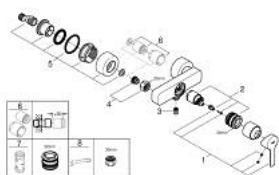

## 33 865 DC1 LINEARE SINGLE-LEVER SHOWER MIXER 1/2"

### PRODUCT DESCRIPTION

- Colour: supersteel
- wall mounted
- metal lever
- GROHE SilkMove 35 mm ceramic cartridge
- with temperature limiter
- GROHE LongLife finish
- shower outlet 1/2"
- integrated non-return valve
- covered S-unions
- protected against backflow
- min. recommended pressure 1.0 bar

### SPARE PARTS, 9月 2016 – now

- 1: Lever (Spare part-nr. 46987DC0)
- 2: Cartridge (Spare part-nr. 46374000)
- 3: Non-return valve (Spare part-nr. 08565000)
- 4: Screw connection 1/2" (Spare part-nr. 45044000)
- 5: S-union (Spare part-nr. 12693DC0)
- 6: Extension set, 30 mm (Spare part-nr. 46238000)\*
- 7: Socket spanner (Spare part-nr. 19332000)\*
- 8: Special spanner (Spare part-nr. 19377000)\*