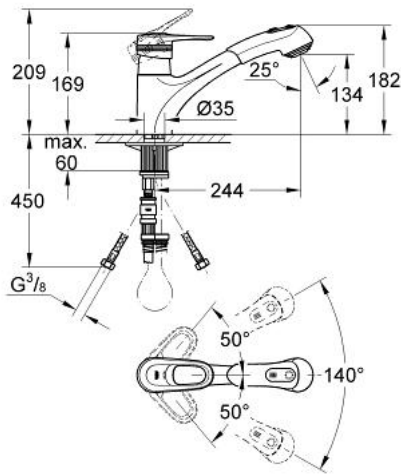

33 933 000 EUROPLUS SINGLE-LEVER SINK MIXER 1/2"

PRODUCT DESCRIPTION

- Colour: chrome
- single hole installation
- GROHE SilkMove 46 mm ceramic cartridge
- GROHE LongLife finish
- adjustable flow rate limiter
- swivelling cast spout with stop limiter
- integrated pull out shower with returning help
- integrated non-return valve
- automatic diverter:
- Mousseur/shower spray
- flexible connection hoses
- rapid-installation-system
- Protected against backflow
- optional temperature limiter ref. no. 46 308

33 933 000 EUROPLUS SINGLE-LEVER SINK MIXER 1/2"

SPARE PARTS, November 2007 – now

- 1: Lever (Spare part-nr. 46415IP0)
 - 2: Shield (Spare part-nr. 46427000)
 - 3: Cartridge (Spare part-nr. 46048000)
 - 4: Pull-Out spray (Spare part-nr. 46312IE0)
 - 4.1: Mousseur (Spare part-nr. 13952000)
 - 4.2: Non-return valve (Spare part-nr. 08565000)
 - 4.3: Dirt strainer (Spare part-nr. 0676800M)
 - 5: Metal hose (Spare part-nr. 46092000)
 - 6: Compression spring (Spare part-nr. 07240000)
 - 7: Temperature limiter (Spare part-nr. 04174000)
 - 8: Snap coupling (Spare part-nr. 46338000)
 - 9: Shank mounting kit (Spare part-nr. 46346000)
 - 10: Flexible connection hose, 470 (Spare part-nr. 45484000)
 - 11: Disassembling key
(for Relexa Plus, Relexa Cosmopolitan face plate) (Spare part-nr. 19132000)*
- * Optional accessories