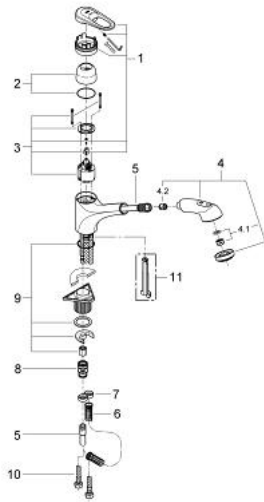

33 933 000 EUROPLUS SINGLE-LEVER SINK MIXER 1/2"

PRODUCT DESCRIPTION

- Colour: chrome
- single hole installation
- GROHE SilkMove 46 mm ceramic cartridge
- GROHE LongLife finish
- adjustable flow rate limiter
- swivelling cast spout with stop limiter
- integrated pull out shower with returning help
- integrated non-return valve
- automatic diverter:
- Mousseur/shower spray
- flexible connection hoses
- rapid-installation-system
- Protected against backflow
- optional temperature limiter ref. no. 46 308

33 933 000 EUROPLUS SINGLE-LEVER SINK MIXER 1/2"

SPARE PARTS, November 2007 – now

- 1: Lever (Spare part-nr. 46415IP0)
 - 2: Shield (Spare part-nr. 46427000)
 - 3: Cartridge (Spare part-nr. 46048000)
 - 4: Pull-Out spray (Spare part-nr. 46312IE0)
 - 4.1: Mousseur (Spare part-nr. 13952000)
 - 4.2: Non-return valve (Spare part-nr. 08565000)
 - 4.3: Dirt strainer (Spare part-nr. 0676800M)
 - 5: Metal hose (Spare part-nr. 46092000)
 - 6: Compression spring (Spare part-nr. 07240000)
 - 7: Temperature limiter (Spare part-nr. 04174000)
 - 8: Snap coupling (Spare part-nr. 46338000)
 - 9: Shank mounting kit (Spare part-nr. 46346000)
 - 10: Flexible connection hose, 470 (Spare part-nr. 45484000)
 - 11: Disassembling key
(for Relexa Plus, Relexa Cosmopolitan face plate) (Spare part-nr. 19132000)*
- * Optional accessories