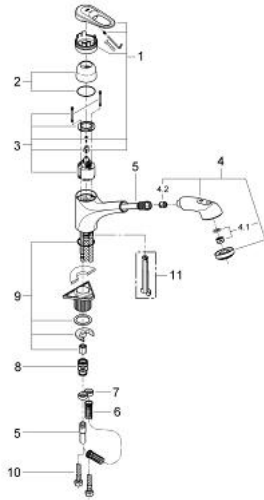

33 933 000 EUROPLUS SINGLE-LEVER SINK MIXER 1/2"

PRODUCT DESCRIPTION

- Colour: chrome
- single hole installation
- GROHE SilkMove 46 mm ceramic cartridge
- GROHE LongLife finish
- adjustable flow rate limiter
- swivel cast spout with stop limiter
- extractable handspray with returning help integrated
- integrated non-return valve
- automatic diverter:
- mousseur/hand shower
- flexible connection hoses
- rapid installation system
- protected against backflow
- optional temperature limiter ref. no. 46 308

33 933 000 EUROPLUS SINGLE-LEVER SINK MIXER 1/2"

SPARE PARTS, 11月 2007 – now

- 1: Lever (Spare part-nr. 46415IP0)
- 2: Cap (Spare part-nr. 46427000)
- 3: Cartridge (Spare part-nr. 46048000)
- 4: Pull-Out spray (Spare part-nr. 46312IE0)
- 4.1: Mousseur (Spare part-nr. 13952000)
- 4.2: Non-return valve (Spare part-nr. 08565000)
- 4.3: Dirt strainer (Spare part-nr. 0676800M)
- 5: Metal hose (Spare part-nr. 46092000)
- 6: Compression spring (Spare part-nr. 07240000)
- 7: Stop (Spare part-nr. 04174000)
- 8: Quick coupling (Spare part-nr. 46338000)
- 9: Shank mounting kit (Spare part-nr. 46346000)
- 10: Flexible connection hose, 470 (Spare part-nr. 45484000)
- 11: Disassembling key (Spare part-nr. 19132000)*