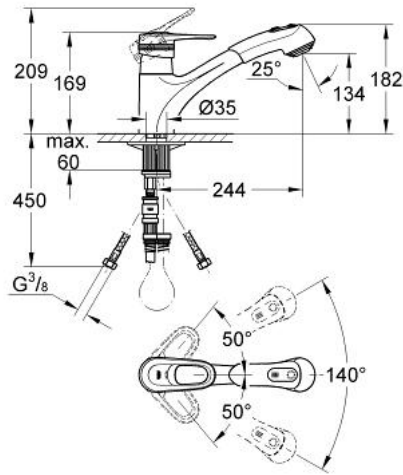

33 933 000 EUROPLUS SINGLE-LEVER SINK MIXER 1/2"

PRODUCT DESCRIPTION

- Colour: chrome
- single hole installation
- GROHE SilkMove 46 mm ceramic cartridge
- GROHE LongLife finish
- adjustable flow rate limiter
- swivel cast spout with stop limiter
- extractable handspray with returning help integrated
- integrated non-return valve
- automatic diverter:
- mousseur/hand shower
- flexible connection hoses
- rapid installation system
- protected against backflow
- optional temperature limiter ref. no. 46 308

33 933 000 EUROPLUS SINGLE-LEVER SINK MIXER 1/2"

SPARE PARTS, 11月 2007 – now

- 1: Lever (Spare part-nr. 46415IP0)
- 2: Cap (Spare part-nr. 46427000)
- 3: Cartridge (Spare part-nr. 46048000)
- 4: Pull-Out spray (Spare part-nr. 46312IE0)
- 4.1: Mousseur (Spare part-nr. 13952000)
- 4.2: Non-return valve (Spare part-nr. 08565000)
- 4.3: Dirt strainer (Spare part-nr. 0676800M)
- 5: Metal hose (Spare part-nr. 46092000)
- 6: Compression spring (Spare part-nr. 07240000)
- 7: Stop (Spare part-nr. 04174000)
- 8: Quick coupling (Spare part-nr. 46338000)
- 9: Shank mounting kit (Spare part-nr. 46346000)
- 10: Flexible connection hose, 470 (Spare part-nr. 45484000)
- 11: Disassembling key (Spare part-nr. 19132000)*