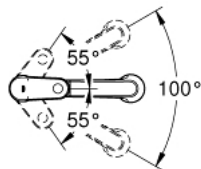

33 933 002 EUROPLUS SINGLE-LEVER SINK MIXER 1/2"

PRODUCT DESCRIPTION

- Colour: chrome
- medium spout
- single hole installation
- GROHE LongLife finish
- GROHE SilkMove 35 mm ceramic cartridge
- Pull-Out spray for greater flexibility
- Dual Spray - switch between mousseur and SpeedClean shower jet using diverter
- automatic return to mousseur
- adjustable flow rate limiter
- swivel cast spout
- swivel area 100°
- protected against backflow
- flexible connection hoses
- rapid installation system
- min. recommended pressure 1.0 bar

33 933 002 EUROPLUS SINGLE-LEVER SINK MIXER 1/2"

SPARE PARTS, 4月 2016 – now

- 1: Lever (Spare part-nr. 46651000)
 - 2: Cap (Spare part-nr. 46570000)
 - 3: Screw coupling (Spare part-nr. 46460000)
 - 4: Cartridge (Spare part-nr. 46374000)
 - 5: Pull-Out spray (Spare part-nr. 46710000)
 - 5.1: Mousseur (Spare part-nr. 46711000)
 - 5.2: Non-return valve (Spare part-nr. 08565000)
 - 5.3: Dirt strainer (Spare part-nr. 0676800M)
 - 6: Hose for sink mixer with pull-out dual spray or mousseur (Spare part-nr. 48293000)
 - 7: Seal kit (Spare part-nr. 46429K00)
 - 8: Shank mounting kit (Spare part-nr. 46346000)
 - 9: Quick coupling (Spare part-nr. 46338000)
 - 10: Socket spanner (Spare part-nr. 19332000)*
- * Optional accessories