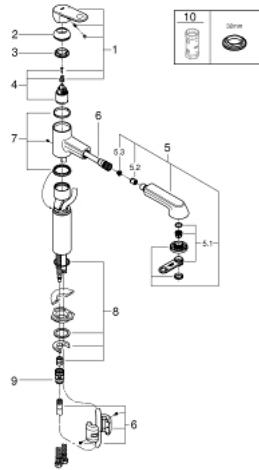

33 933 002 EUROPLUS SINGLE-LEVER SINK MIXER 1/2"

PRODUCT DESCRIPTION

- Colour: chrome
- medium spout
- single hole installation
- GROHE LongLife finish
- GROHE SilkMove 35 mm ceramic cartridge
- Pull-Out spray for greater flexibility
- Dual Spray - switch between mousseur and SpeedClean shower jet using diverter
- automatic return to mousseur
- adjustable flow rate limiter
- swivel cast spout
- swivel area 100°
- protected against backflow
- flexible connection hoses
- rapid installation system
- min. recommended pressure 1.0 bar

33 933 002 EUROPLUS SINGLE-LEVER SINK MIXER 1/2"

SPARE PARTS, 4月 2016 – now

- 1: Lever (Spare part-nr. 46651000)
 - 2: Cap (Spare part-nr. 46570000)
 - 3: Screw coupling (Spare part-nr. 46460000)
 - 4: Cartridge (Spare part-nr. 46374000)
 - 5: Pull-Out spray (Spare part-nr. 46710000)
 - 5.1: Mousseur (Spare part-nr. 46711000)
 - 5.2: Non-return valve (Spare part-nr. 08565000)
 - 5.3: Dirt strainer (Spare part-nr. 0676800M)
 - 6: Hose for sink mixer with pull-out dual spray or mousseur (Spare part-nr. 48293000)
 - 7: Seal kit (Spare part-nr. 46429K00)
 - 8: Shank mounting kit (Spare part-nr. 46346000)
 - 9: Quick coupling (Spare part-nr. 46338000)
 - 10: Socket spanner (Spare part-nr. 19332000)*
- * Optional accessories