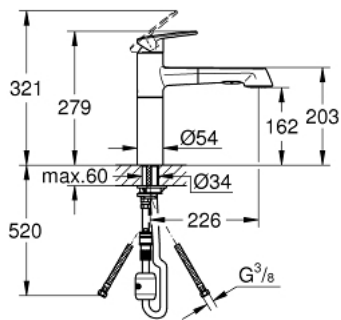

33 933 002 EUROPLUS SINGLE-LEVER SINK MIXER 1/2"

PRODUCT DESCRIPTION

- Colour: chrome
- medium spout
- single hole installation
- GROHE LongLife finish
- GROHE SilkMove 35 mm ceramic cartridge
- Pull-Out spray for greater flexibility
- Dual Spray - switch between mousseur and SpeedClean shower jet using diverter
- automatic return to mousseur
- adjustable flow rate limiter
- swivel cast spout
- swivel area 100°
- protected against backflow
- flexible connection hoses
- rapid installation system
- min. recommended pressure 1.0 bar

33 933 002 EUROPLUS SINGLE-LEVER SINK MIXER 1/2"

SPARE PARTS, 4月 2016 – now

- 1: Lever (Spare part-nr. 46651000)
 - 2: Cap (Spare part-nr. 46570000)
 - 3: Screw coupling (Spare part-nr. 46460000)
 - 4: Cartridge (Spare part-nr. 46374000)
 - 5: Pull-Out spray (Spare part-nr. 46710000)
 - 5.1: Mousseur (Spare part-nr. 46711000)
 - 5.2: Non-return valve (Spare part-nr. 08565000)
 - 5.3: Dirt strainer (Spare part-nr. 0676800M)
 - 6: Hose for sink mixer with pull-out dual spray or mousseur (Spare part-nr. 48293000)
 - 7: Seal kit (Spare part-nr. 46429K00)
 - 8: Shank mounting kit (Spare part-nr. 46346000)
 - 9: Quick coupling (Spare part-nr. 46338000)
 - 10: Socket spanner (Spare part-nr. 19332000)*
- * Optional accessories