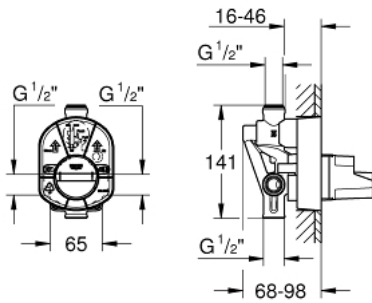

## 33 961 000 **SINGLE-LEVER MIXER 1/2", CONCEALED BODY**

### PRODUCT DESCRIPTION

- for bath and shower
- without finishing trim set
- wall installation
- GROHE SilkMove 46 mm ceramic cartridge
- adjustable flow rate limiter
- top and bottom outlet 1/2"
- cap included
- diverter in set for final installation
- clockwise thread
- fastening loops

33 961 000 **SINGLE-LEVER MIXER 1/2", CONCEALED BODY**

**SPARE PARTS**, 1月 1994 – now

1: Cartridge (Spare part-nr. 46048000)