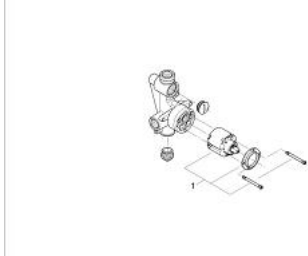

## 33 961 000 **SINGLE-LEVER MIXER 1/2", CONCEALED BODY**

### PRODUCT DESCRIPTION

- for bath and shower
- without finishing trim set
- wall installation
- GROHE SilkMove 46 mm ceramic cartridge
- adjustable flow rate limiter
- top and bottom outlet 1/2"
- cap included
- diverter in set for final installation
- clockwise thread
- fastening loops

33 961 000 **SINGLE-LEVER MIXER 1/2", CONCEALED BODY**

**SPARE PARTS**, 1月 1994 – now

1: Cartridge (Spare part-nr. 46048000)