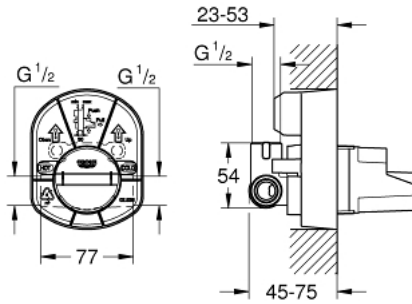

## 33 962 000 SINGLE-LEVER MIXER, CONCEALED BODY

### PRODUCT DESCRIPTION

- for shower
- without finishing trim set
- wall installation
- GROHE SilkMove 46 mm ceramic cartridge
- adjustable flow rate limiter
- top outlet 1/2"
- right hand thread connection sided
- installation system for light wall construction

## 33 962 000 **SINGLE-LEVER MIXER, CONCEALED BODY**

**SPARE PARTS**, January 1994 – now

1: Cartridge (Spare part-nr. 46048000)