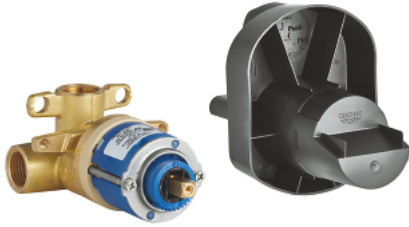

## 33 962 000 SINGLE-LEVER MIXER, CONCEALED BODY

### PRODUCT DESCRIPTION

- for shower
- without finishing trim set
- wall installation
- GROHE SilkMove 46 mm ceramic cartridge
- adjustable flow rate limiter
- top outlet 1/2"
- right hand thread connection sided
- installation system for light wall construction

## 33 962 000 **SINGLE-LEVER MIXER, CONCEALED BODY**

**SPARE PARTS**, January 1994 – now

1: Cartridge (Spare part-nr. 46048000)