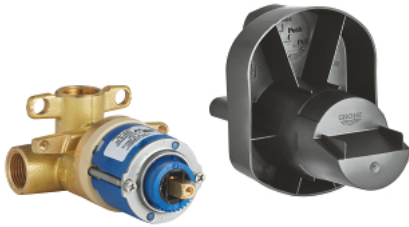

33 962 000 SINGLE-LEVER MIXER 1/2", CONCEALED BODY

PRODUCT DESCRIPTION

- for shower
- without finishing trim set
- wall installation
- GROHE SilkMove 46 mm ceramic cartridge
- adjustable flow rate limiter
- top outlet 1/2"
- clockwise thread
- fastening loops

Pure Freude
an Wasser

33 962 000 **SINGLE-LEVER MIXER 1/2", CONCEALED BODY**

SPARE PARTS, 1月 1994 – now

1: Cartridge (Spare part-nr. 46048000)