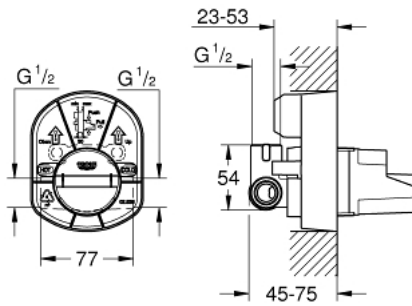

33 962 000 SINGLE-LEVER MIXER 1/2", CONCEALED BODY

PRODUCT DESCRIPTION

- for shower
- without finishing trim set
- wall installation
- GROHE SilkMove 46 mm ceramic cartridge
- adjustable flow rate limiter
- top outlet 1/2"
- clockwise thread
- fastening loops

Pure Freude
an Wasser

33 962 000 **SINGLE-LEVER MIXER 1/2", CONCEALED BODY**

SPARE PARTS, 1月 1994 – now

1: Cartridge (Spare part-nr. 46048000)