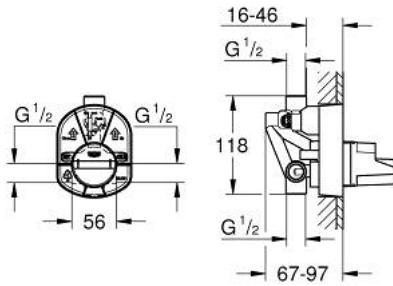

33 963 000 SINGLE-LEVER MIXER, CONCEALED BODY

PRODUCT DESCRIPTION

- for bath and shower
- without finishing trim set
- wall installation
- GROHE SilkMove 46 mm ceramic cartridge
- adjustable flow rate limiter
- outlet above and below 1/2"
- plug included
- automatic diverter: bath/shower
- right hand thread connection sided

33 963 000 **SINGLE-LEVER MIXER, CONCEALED BODY**

SPARE PARTS, January 1994 – now

1: Cartridge (Spare part-nr. 46048000)