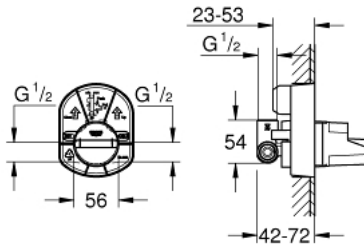

33 964 000 SINGLE-LEVER MIXER, CONCEALED BODY

PRODUCT DESCRIPTION

- for shower
- without finishing trim set
- wall installation
- GROHE SilkMove 46 mm ceramic cartridge
- adjustable flow rate limiter
- top outlet 1/2"
- right hand thread connection sided

33 964 000 **SINGLE-LEVER MIXER, CONCEALED BODY**

SPARE PARTS, January 1994 – now

1: Cartridge (Spare part-nr. 46048000)