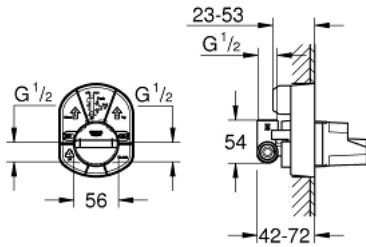

33 964 000 SINGLE-LEVER MIXER 1/2", CONCEALED BODY

PRODUCT DESCRIPTION

- for shower
- without finishing trim set
- wall installation
- GROHE SilkMove 46 mm ceramic cartridge
- adjustable flow rate limiter
- top outlet 1/2"
- clockwise thread

33 964 000 **SINGLE-LEVER MIXER 1/2", CONCEALED BODY**

SPARE PARTS, 1月 1994 – now

1: Cartridge (Spare part-nr. 46048000)