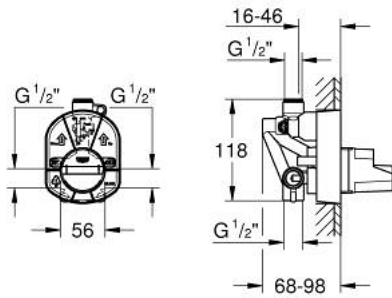

## 33 965 000 SINGLE-LEVER MIXER 1/2", CONCEALED BODY

### PRODUCT DESCRIPTION

- for bath and shower
- without finishing trim set
- wall installation
- GROHE SilkMove 46 mm ceramic cartridge
- adjustable flow rate limiter
- top and bottom outlet 1/2"
- diverter in set for final installation
- clockwise thread
- fastening loops

33 965 000 **SINGLE-LEVER MIXER 1/2", CONCEALED BODY**

**SPARE PARTS**, 1月 1998 – now

1: Cartridge (Spare part-nr. 46048000)