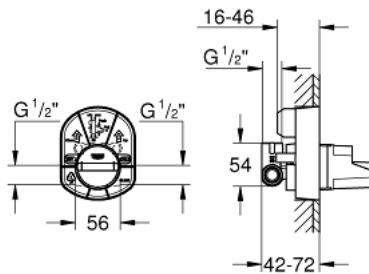

## 33 966 000 SINGLE-LEVER MIXER, CONCEALED BODY

### PRODUCT DESCRIPTION

- for shower
- without finishing trim set
- wall installation
- GROHE SilkMove 46 mm ceramic cartridge
- adjustable flow rate limiter
- top outlet 1/2"
- right hand thread connection sided
- installation system for light wall construction

33 966 000 **SINGLE-LEVER MIXER, CONCEALED BODY**

**SPARE PARTS**, January 1998 – now

1: Cartridge (Spare part-nr. 46048000)