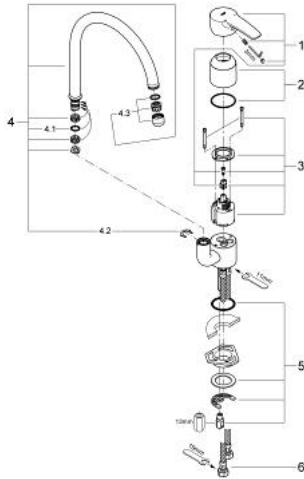

33 975 001 EUROSTYLE SINGLE-LEVER SINK MIXER 1/2"

PRODUCT DESCRIPTION

- Colour: chrome
- single hole installation
- GROHE SilkMove 46 mm ceramic cartridge
- GROHE LongLife finish
- adjustable flow rate limiter
- swivelling tubular spout
- mousseur
- flexible connection hoses
- rapid-installation-system

33 975 001 EUROSTYLE SINGLE-LEVER SINK MIXER 1/2"

SPARE PARTS, April 2010 – now

- 1: Lever (Spare part-nr. 46577000)
- 2: Shield (Spare part-nr. 46597000)
- 3: Cartridge (Spare part-nr. 46048000)
- 4: Swivel tube spout (Spare part-nr. 13049000)
- 4.1: Sealing washer (Spare part-nr. 0128500M)
- 4.2: Safety ring (Spare part-nr. 0485300M)
- 4.3: Mousseur (Spare part-nr. 13928000)
- 5: Shank mounting kit (Spare part-nr. 46249000)
- 6: Connection hose (Spare part-nr. 46255000)