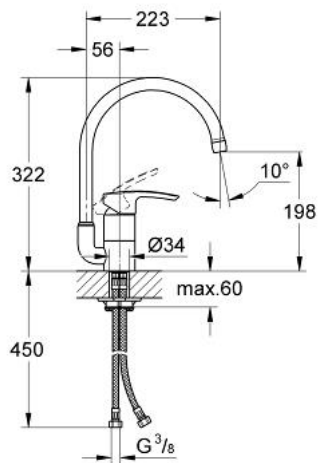

33 975 001 EUROSTYLE SINGLE-LEVER SINK MIXER 1/2"

PRODUCT DESCRIPTION

- Colour: chrome
- single hole installation
- GROHE SilkMove 46 mm ceramic cartridge
- GROHE LongLife finish
- adjustable flow rate limiter
- swivelling tubular spout
- mousseur
- flexible connection hoses
- rapid-installation-system

33 975 001 EUROSTYLE SINGLE-LEVER SINK MIXER 1/2"

SPARE PARTS, April 2010 – now

- 1: Lever (Spare part-nr. 46577000)
- 2: Shield (Spare part-nr. 46597000)
- 3: Cartridge (Spare part-nr. 46048000)
- 4: Swivel tube spout (Spare part-nr. 13049000)
- 4.1: Sealing washer (Spare part-nr. 0128500M)
- 4.2: Safety ring (Spare part-nr. 0485300M)
- 4.3: Mousseur (Spare part-nr. 13928000)
- 5: Shank mounting kit (Spare part-nr. 46249000)
- 6: Connection hose (Spare part-nr. 46255000)