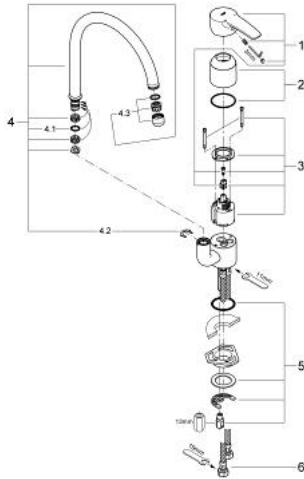

33 975 001 EUROSTYLE SINGLE-LEVER SINK MIXER 1/2"

PRODUCT DESCRIPTION

- Colour: chrome
- single hole installation
- GROHE SilkMove 46 mm ceramic cartridge
- GROHE LongLife finish
- adjustable flow rate limiter
- swivel tubular spout
- mousseur
- flexible connection hoses
- rapid installation system

33 975 001 EUROSTYLE SINGLE-LEVER SINK MIXER 1/2"

SPARE PARTS, 4月 2010 – now

- 1: Lever (Spare part-nr. 46577000)
- 2: Cap (Spare part-nr. 46597000)
- 3: Cartridge (Spare part-nr. 46048000)
- 4: Tubular spout (Spare part-nr. 13049000)
- 4.1: Sealing washer (Spare part-nr. 0128500M)
- 4.2: Safety ring (Spare part-nr. 0485300M)
- 4.3: Mousseur (Spare part-nr. 13928000)
- 5: Shank mounting kit (Spare part-nr. 46249000)
- 6: Connection hose (Spare part-nr. 46255000)