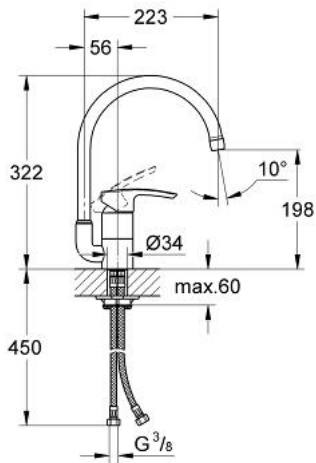

33 975 001 EUROSTYLE SINGLE-LEVER SINK MIXER 1/2"

PRODUCT DESCRIPTION

- Colour: chrome
- single hole installation
- GROHE SilkMove 46 mm ceramic cartridge
- GROHE LongLife finish
- adjustable flow rate limiter
- swivel tubular spout
- mousseur
- flexible connection hoses
- rapid installation system

33 975 001 EUROSTYLE SINGLE-LEVER SINK MIXER 1/2"

SPARE PARTS, 4月 2010 – now

- 1: Lever (Spare part-nr. 46577000)
- 2: Cap (Spare part-nr. 46597000)
- 3: Cartridge (Spare part-nr. 46048000)
- 4: Tubular spout (Spare part-nr. 13049000)
- 4.1: Sealing washer (Spare part-nr. 0128500M)
- 4.2: Safety ring (Spare part-nr. 0485300M)
- 4.3: Mousseur (Spare part-nr. 13928000)
- 5: Shank mounting kit (Spare part-nr. 46249000)
- 6: Connection hose (Spare part-nr. 46255000)