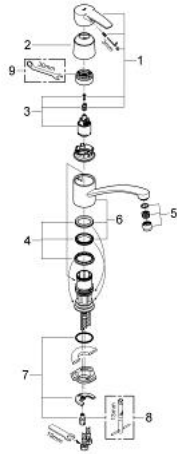

## 33 977 001 EUROSTYLE SINGLE-LEVER SINK MIXER 1/2"

### PRODUCT DESCRIPTION

- Colour: chrome
- single hole installation
- GROHE SilkMove 35 mm ceramic cartridge
- GROHE LongLife finish
- adjustable flow rate limiter
- swivelling tubular spout
- swivel area 140°
- mousseur
- flexible connection hoses
- rapid-installation-system

### SPARE PARTS, May 2012 – now

- 1: Lever (Spare part-nr. 46577000)
- 2: Shield (Spare part-nr. 46601000)
- 3: Cartridge (Spare part-nr. 46374000)
- 4: Repl. kit f. seal (Spare part-nr. 46429SA0)
- 5: Mousseur (Spare part-nr. 13928000)
- 6: Spout (Spare part-nr. 13205000)
- 7: Shank mounting kit (Spare part-nr. 46249000)
- 8: Mounting wrench (Spare part-nr. 19017000)\*
- 9: Special spanner (Spare part-nr. 19377000)\*