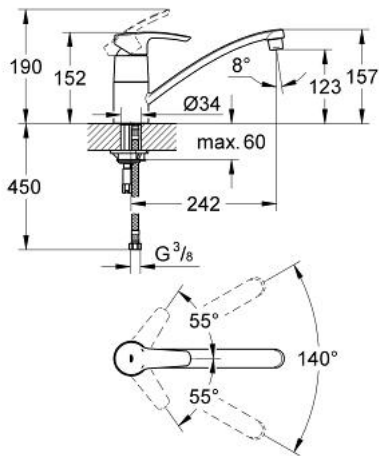

## 33 977 001 EUROSTYLE SINGLE-LEVER SINK MIXER 1/2"

### PRODUCT DESCRIPTION

- Colour: chrome
- single hole installation
- GROHE SilkMove 35 mm ceramic cartridge
- GROHE LongLife finish
- adjustable flow rate limiter
- swivelling tubular spout
- swivel area 140°
- mousseur
- flexible connection hoses
- rapid-installation-system

### SPARE PARTS, May 2012 – now

- 1: Lever (Spare part-nr. 46577000)
- 2: Shield (Spare part-nr. 46601000)
- 3: Cartridge (Spare part-nr. 46374000)
- 4: Repl. kit f. seal (Spare part-nr. 46429SA0)
- 5: Mousseur (Spare part-nr. 13928000)
- 6: Spout (Spare part-nr. 13205000)
- 7: Shank mounting kit (Spare part-nr. 46249000)
- 8: Mounting wrench (Spare part-nr. 19017000)\*
- 9: Special spanner (Spare part-nr. 19377000)\*