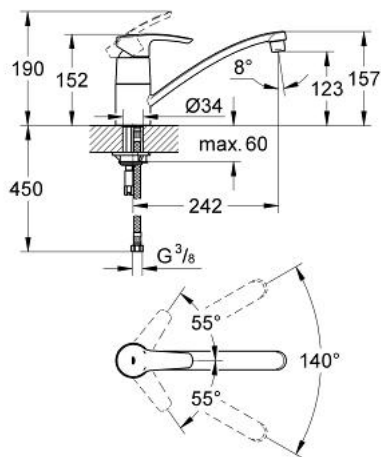

33 977 001 EUROSTYLE SINGLE-LEVER SINK MIXER 1/2"

PRODUCT DESCRIPTION

- Colour: chrome
- single hole installation
- GROHE SilkMove 35 mm ceramic cartridge
- GROHE LongLife finish
- adjustable flow rate limiter
- swivel tubular spout
- swivel area 140°
- mousseur
- flexible connection hoses
- rapid installation system

33 977 001 EUROSTYLE SINGLE-LEVER SINK MIXER 1/2"

SPARE PARTS, 5月 2012 – now

- 1: Lever (Spare part-nr. 46577000)
- 2: Cap (Spare part-nr. 46601000)
- 3: Cartridge (Spare part-nr. 46374000)
- 4: Seal kit (Spare part-nr. 46429SA0)
- 5: Mousseur (Spare part-nr. 13928000)
- 6: Spout (Spare part-nr. 13205000)
- 7: Shank mounting kit (Spare part-nr. 46249000)
- 8: Mounting wrench (Spare part-nr. 19017000)*
- 9: Special spanner (Spare part-nr. 19377000)*