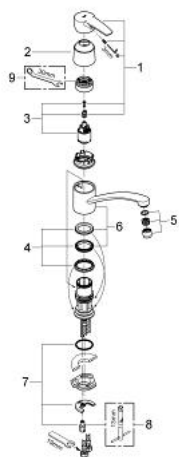

33 977 001 EUROSTYLE SINGLE-LEVER SINK MIXER 1/2"

PRODUCT DESCRIPTION

- Colour: chrome
- single hole installation
- GROHE SilkMove 35 mm ceramic cartridge
- GROHE LongLife finish
- adjustable flow rate limiter
- swivel tubular spout
- swivel area 140°
- mousseur
- flexible connection hoses
- rapid installation system

33 977 001 EUROSTYLE SINGLE-LEVER SINK MIXER 1/2"

SPARE PARTS, 5月 2012 – now

- 1: Lever (Spare part-nr. 46577000)
- 2: Cap (Spare part-nr. 46601000)
- 3: Cartridge (Spare part-nr. 46374000)
- 4: Seal kit (Spare part-nr. 46429SA0)
- 5: Mousseur (Spare part-nr. 13928000)
- 6: Spout (Spare part-nr. 13205000)
- 7: Shank mounting kit (Spare part-nr. 46249000)
- 8: Mounting wrench (Spare part-nr. 19017000)*
- 9: Special spanner (Spare part-nr. 19377000)*