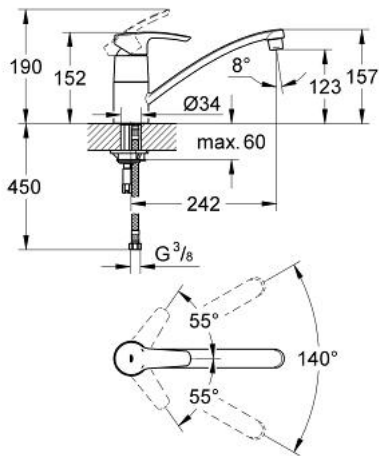

33 977 00E EUROSTYLE SINGLE-LEVER SINK MIXER 1/2"

PRODUCT DESCRIPTION

- Colour: chrome
- GROHE EcoJoy - less water, perfect flow
- single hole installation
- GROHE SilkMove 35 mm ceramic cartridge
- GROHE LongLife finish
- adjustable flow rate limiter
- swivelling tubular spout
- swivel area 140°
- mousseur
- flexible connection hoses
- 5.7 l/min flow limiter
- rapid-installation-system

33 977 00E EUROSTYLE SINGLE-LEVER SINK MIXER 1/2"

SPARE PARTS, May 2012 – now

- 1: Lever (Spare part-nr. 46577000)
- 2: Shield (Spare part-nr. 46601000)
- 3: Cartridge (Spare part-nr. 46048000)
- 4: Repl. kit f. seal (Spare part-nr. 46429SA0)
- 5: Flow straightener (Spare part-nr. 13954000)
- 6: Spout (Spare part-nr. 13205000)
- 7: Shank mounting kit (Spare part-nr. 46249000)
- 8: Mounting wrench (Spare part-nr. 19017000)*
- 9: Special spanner (Spare part-nr. 19377000)*