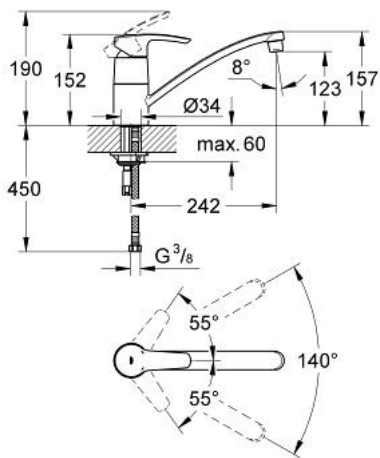

33 977 00E EUROSTYLE SINGLE-LEVER SINK MIXER 1/2"

PRODUCT DESCRIPTION

- Colour: chrome
- GROHE EcoJoy - less water, perfect flow
- single hole installation
- GROHE SilkMove 35 mm ceramic cartridge
- GROHE LongLife finish
- adjustable flow rate limiter
- swivelling tubular spout
- swivel area 140°
- mousseur
- flexible connection hoses
- GROHE EcoJoy 5.7 l/min. flow limiter
- rapid-installation-system

33 977 00E EUROSTYLE SINGLE-LEVER SINK MIXER 1/2"

SPARE PARTS, May 2012 – now

- 1: Lever (Spare part-nr. 46577000)
 - 2: Shield (Spare part-nr. 46601000)
 - 3: Cartridge (Spare part-nr. 46048000)
 - 4: Repl. kit f. seal (Spare part-nr. 46429SA0)
 - 5: Flow straightener (Spare part-nr. 13954000)
 - 6: Spout (Spare part-nr. 13205000)
 - 7: Shank mounting kit (Spare part-nr. 46249000)
 - 8: Mounting wrench (Spare part-nr. 19017000)*
 - 9: Special spanner (Spare part-nr. 19377000)*
- * Optional accessories