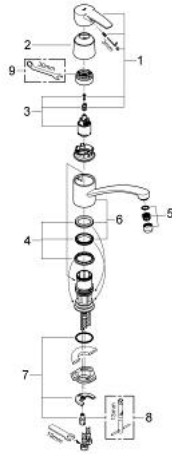

33 977 00E EUROSTYLE SINGLE-LEVER SINK MIXER 1/2"

PRODUCT DESCRIPTION

- Colour: chrome
- GROHE EcoJoy - less water, perfect flow
- single hole installation
- GROHE SilkMove 35 mm ceramic cartridge
- GROHE LongLife finish
- adjustable flow rate limiter
- swivelling tubular spout
- swivel area 140°
- mousseur
- flexible connection hoses
- GROHE EcoJoy 5.7 l/min. flow limiter
- rapid-installation-system

33 977 00E EUROSTYLE SINGLE-LEVER SINK MIXER 1/2"

SPARE PARTS, May 2012 – now

- 1: Lever (Spare part-nr. 46577000)
 - 2: Shield (Spare part-nr. 46601000)
 - 3: Cartridge (Spare part-nr. 46048000)
 - 4: Repl. kit f. seal (Spare part-nr. 46429SA0)
 - 5: Flow straightener (Spare part-nr. 13954000)
 - 6: Spout (Spare part-nr. 13205000)
 - 7: Shank mounting kit (Spare part-nr. 46249000)
 - 8: Mounting wrench (Spare part-nr. 19017000)*
 - 9: Special spanner (Spare part-nr. 19377000)*
- * Optional accessories