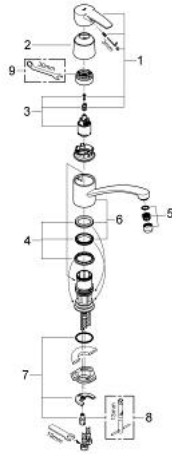

33 977 00E EUROSTYLE SINGLE-LEVER SINK MIXER 1/2"

PRODUCT DESCRIPTION

- Colour: chrome
- GROHE EcoJoy - less water, perfect flow
- single hole installation
- GROHE SilkMove 35 mm ceramic cartridge
- GROHE LongLife finish
- adjustable flow rate limiter
- swivelling tubular spout
- swivel area 140°
- mousseur
- flexible connection hoses
- 5.7 l/min flow limiter
- rapid-installation-system

33 977 00E EUROSTYLE SINGLE-LEVER SINK MIXER 1/2"

SPARE PARTS, May 2012 – now

- 1: Lever (Spare part-nr. 46577000)
- 2: Shield (Spare part-nr. 46601000)
- 3: Cartridge (Spare part-nr. 46048000)
- 4: Repl. kit f. seal (Spare part-nr. 46429SA0)
- 5: Flow straightener (Spare part-nr. 13954000)
- 6: Spout (Spare part-nr. 13205000)
- 7: Shank mounting kit (Spare part-nr. 46249000)
- 8: Mounting wrench (Spare part-nr. 19017000)*
- 9: Special spanner (Spare part-nr. 19377000)*