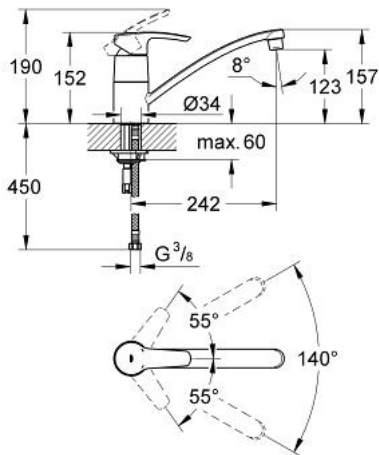

33 977 00E EUROSTYLE SINGLE-LEVER SINK MIXER 1/2"

PRODUCT DESCRIPTION

- Colour: chrome
- GROHE EcoJoy - Less water, perfect flow
- single hole installation
- GROHE SilkMove 35 mm ceramic cartridge
- GROHE LongLife finish
- adjustable flow rate limiter
- swivel tubular spout
- swivel area 140°
- mousseur
- flexible connection hoses
- GROHE EcoJoy 5.7 l/min. flow limiter
- rapid installation system

33 977 00E EUROSTYLE SINGLE-LEVER SINK MIXER 1/2"

SPARE PARTS, 5月 2012 – now

- 1: Lever (Spare part-nr. 46577000)
- 2: Cap (Spare part-nr. 46601000)
- 3: Cartridge (Spare part-nr. 46048000)
- 4: Seal kit (Spare part-nr. 46429SA0)
- 5: Laminar flow straightener (Spare part-nr. 13954000)
- 6: Spout (Spare part-nr. 13205000)
- 7: Shank mounting kit (Spare part-nr. 46249000)
- 8: Mounting wrench (Spare part-nr. 19017000)*
- 9: Special spanner (Spare part-nr. 19377000)*