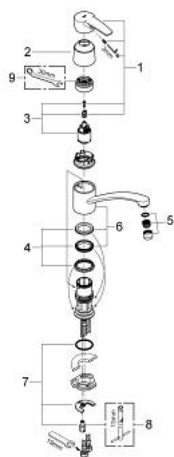

## 33 977 00E EUROSTYLE SINGLE-LEVER SINK MIXER 1/2"

### PRODUCT DESCRIPTION

- Colour: chrome
- GROHE EcoJoy - Less water, perfect flow
- single hole installation
- GROHE SilkMove 35 mm ceramic cartridge
- GROHE LongLife finish
- adjustable flow rate limiter
- swivel tubular spout
- swivel area 140°
- mousseur
- flexible connection hoses
- 5.7 l/min flow limiter
- rapid installation system

### SPARE PARTS, 5月 2012 – now

- 1: Lever (Spare part-nr. 46577000)
- 2: Cap (Spare part-nr. 46601000)
- 3: Cartridge (Spare part-nr. 46048000)
- 4: Seal kit (Spare part-nr. 46429SA0)
- 5: Laminar flow straightener (Spare part-nr. 13954000)
- 6: Spout (Spare part-nr. 13205000)
- 7: Shank mounting kit (Spare part-nr. 46249000)
- 8: Mounting wrench (Spare part-nr. 19017000)\*
- 9: Special spanner (Spare part-nr. 19377000)\*