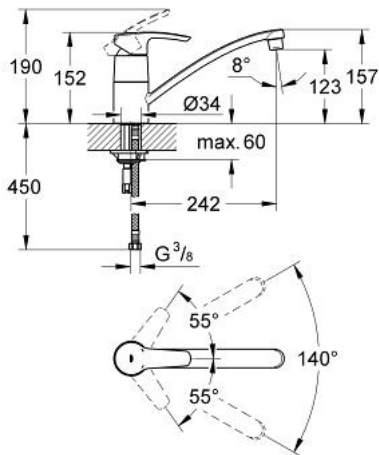

## 33 977 00E EUROSTYLE SINGLE-LEVER SINK MIXER 1/2"

### PRODUCT DESCRIPTION

- Colour: chrome
- GROHE EcoJoy - Less water, perfect flow
- single hole installation
- GROHE SilkMove 35 mm ceramic cartridge
- GROHE LongLife finish
- adjustable flow rate limiter
- swivel tubular spout
- swivel area 140°
- mousseur
- flexible connection hoses
- 5.7 l/min flow limiter
- rapid installation system

### SPARE PARTS, 5月 2012 – now

- 1: Lever (Spare part-nr. 46577000)
- 2: Cap (Spare part-nr. 46601000)
- 3: Cartridge (Spare part-nr. 46048000)
- 4: Seal kit (Spare part-nr. 46429SA0)
- 5: Laminar flow straightener (Spare part-nr. 13954000)
- 6: Spout (Spare part-nr. 13205000)
- 7: Shank mounting kit (Spare part-nr. 46249000)
- 8: Mounting wrench (Spare part-nr. 19017000)\*
- 9: Special spanner (Spare part-nr. 19377000)\*