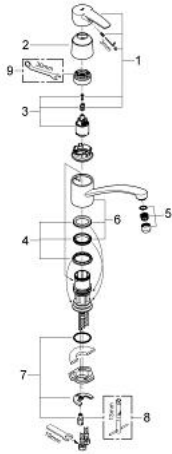

33 977 00E EUROSTYLE SINGLE-LEVER SINK MIXER 1/2"

PRODUCT DESCRIPTION

- Colour: chrome
- GROHE EcoJoy - Less water, perfect flow
- single hole installation
- GROHE SilkMove 35 mm ceramic cartridge
- GROHE LongLife finish
- adjustable flow rate limiter
- swivel tubular spout
- swivel area 140°
- mousseur
- flexible connection hoses
- GROHE EcoJoy 5.7 l/min. flow limiter
- rapid installation system

33 977 00E EUROSTYLE SINGLE-LEVER SINK MIXER 1/2"

SPARE PARTS, 5月 2012 – now

- 1: Lever (Spare part-nr. 46577000)
- 2: Cap (Spare part-nr. 46601000)
- 3: Cartridge (Spare part-nr. 46048000)
- 4: Seal kit (Spare part-nr. 46429SA0)
- 5: Laminar flow straightener (Spare part-nr. 13954000)
- 6: Spout (Spare part-nr. 13205000)
- 7: Shank mounting kit (Spare part-nr. 46249000)
- 8: Mounting wrench (Spare part-nr. 19017000)*
- 9: Special spanner (Spare part-nr. 19377000)*