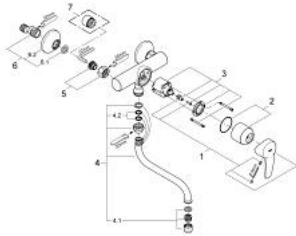

33 982 001 **EUROSTYLE SINGLE-LEVER SINK MIXER 1/2"**

PRODUCT DESCRIPTION

- Colour: chrome
- wall mounted
- GROHE SilkMove 46 mm ceramic cartridge
- GROHE LongLife finish
- adjustable flow rate limiter
- swivelling tubular spout
- projection 254 mm
- mousseur
- S-unions

33 982 001 EUROSTYLE SINGLE-LEVER SINK MIXER 1/2"

SPARE PARTS, June 2008 – now

- 1: Lever (Spare part-nr. 46577000)
- 2: Shield (Spare part-nr. 46578000)
- 3: Cartridge (Spare part-nr. 46048000)
- 4: Swivel tube spout (Spare part-nr. 13084000)
- 4.1: Mousseur (Spare part-nr. 13928000)
- 4.2: Sealing washer (Spare part-nr. 0128500M)
- 5: Screw joint (Spare part-nr. 45044000)
- 6: S-union (Spare part-nr. 12075000)
- 6.1: Ball seal dia. 9x6.8 mm (Spare part-nr. 0138600M)
- 6.2: Escutcheon (Spare part-nr. 0221000M)
- 7: Extension 3/4", 20 mm (Spare part-nr. 0713000M)*