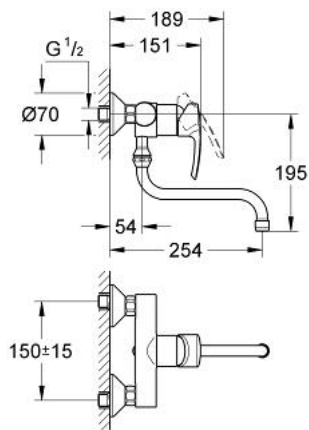

33 982 001 **EUROSTYLE SINGLE-LEVER SINK MIXER 1/2"**

PRODUCT DESCRIPTION

- Colour: chrome
- wall mounted
- GROHE SilkMove 46 mm ceramic cartridge
- GROHE LongLife finish
- adjustable flow rate limiter
- swivelling tubular spout
- projection 254 mm
- mousseur
- S-unions

33 982 001 EUROSTYLE SINGLE-LEVER SINK MIXER 1/2"

SPARE PARTS, June 2008 – now

- 1: Lever (Spare part-nr. 46577000)
- 2: Shield (Spare part-nr. 46578000)
- 3: Cartridge (Spare part-nr. 46048000)
- 4: Swivel tube spout (Spare part-nr. 13084000)
- 4.1: Mousseur (Spare part-nr. 13928000)
- 4.2: Sealing washer (Spare part-nr. 0128500M)
- 5: Screw joint (Spare part-nr. 45044000)
- 6: S-union (Spare part-nr. 12075000)
- 6.1: Ball seal dia. 9x6.8 mm (Spare part-nr. 0138600M)
- 6.2: Escutcheon (Spare part-nr. 0221000M)
- 7: Extension 3/4", 20 mm (Spare part-nr. 0713000M)*