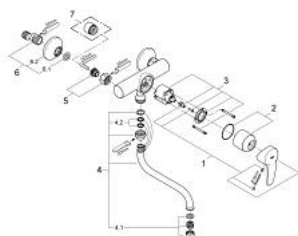

33 982 001 EUROSTYLE SINGLE-LEVER SINK MIXER 1/2"

PRODUCT DESCRIPTION

- Colour: chrome
- wall mounted
- GROHE SilkMove 46 mm ceramic cartridge
- GROHE LongLife finish
- adjustable flow rate limiter
- swivel tubular spout
- projection 254 mm
- mousseur
- S-unions

33 982 001 EUROSTYLE SINGLE-LEVER SINK MIXER 1/2"

SPARE PARTS, 6月 2008 – now

- 1: Lever (Spare part-nr. 46577000)
- 2: Cap (Spare part-nr. 46578000)
- 3: Cartridge (Spare part-nr. 46048000)
- 4: S spout (Spare part-nr. 13084000)
- 4.1: Mousseur (Spare part-nr. 13928000)
- 4.2: Sealing washer (Spare part-nr. 0128500M)
- 5: Screw connection 1/2" (Spare part-nr. 45044000)
- 6: S-union (Spare part-nr. 12075000)
- 6.1: Seal (Spare part-nr. 0138600M)
- 6.2: Escutcheon (Spare part-nr. 0221000M)
- 7: Extension 3/4", 20 mm (Spare part-nr. 0713000M)*