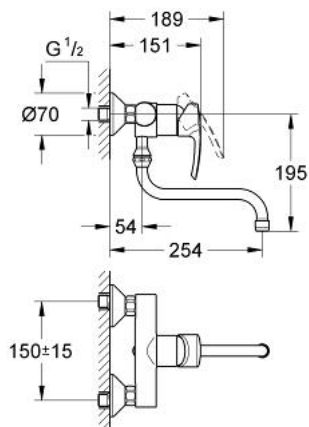

33 982 001 EUROSTYLE SINGLE-LEVER SINK MIXER 1/2"

PRODUCT DESCRIPTION

- Colour: chrome
- wall mounted
- GROHE SilkMove 46 mm ceramic cartridge
- GROHE LongLife finish
- adjustable flow rate limiter
- swivel tubular spout
- projection 254 mm
- mousseur
- S-unions

33 982 001 EUROSTYLE SINGLE-LEVER SINK MIXER 1/2"

SPARE PARTS, 6月 2008 – now

- 1: Lever (Spare part-nr. 46577000)
- 2: Cap (Spare part-nr. 46578000)
- 3: Cartridge (Spare part-nr. 46048000)
- 4: S spout (Spare part-nr. 13084000)
- 4.1: Mousseur (Spare part-nr. 13928000)
- 4.2: Sealing washer (Spare part-nr. 0128500M)
- 5: Screw connection 1/2" (Spare part-nr. 45044000)
- 6: S-union (Spare part-nr. 12075000)
- 6.1: Seal (Spare part-nr. 0138600M)
- 6.2: Escutcheon (Spare part-nr. 0221000M)
- 7: Extension 3/4", 20 mm (Spare part-nr. 0713000M)*