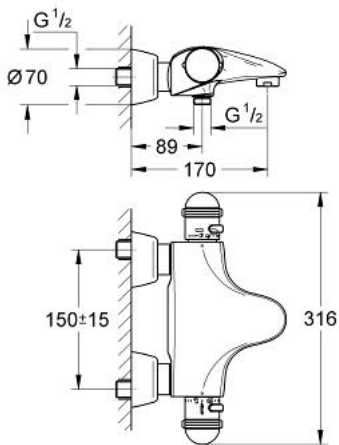

34 001 000 EUROPLUS THERMOSTATIC BATH MIXER 1/2"

PRODUCT DESCRIPTION

- Colour: chrome
- concentric casted spout
- diverter: bath/shower
- wax thermoelement
- Aquadimmer with multiple function
- flow control
- Aquadimmer handle with stop ring
- wall mounted
- ceramic discs
- mousseur
- shower bottom outlet 1/2"
- dirt strainers
- covered S-unions
- integrated non-return valve in the housing
- without shower set
- temperature scale handle with GROHE SafeStop at 38°C
- protected against backflow
- GROHE LongLife finish

34 001 000 EUROPLUS THERMOSTATIC BATH MIXER 1/2"

SPARE PARTS, 1月 1999 – now

- 1: Temperature scale handle (Spare part-nr. 47544IP0)
- 2: Stop ring + regulating nut (Spare part-nr. 47167000)
- 2.1: Sealing washer $\varnothing 24 \times \varnothing 2$ (Spare part-nr. 0119600M)
- 3: Thermo-element 1/2" (Spare part-nr. 47450000)
- 3.1: Sealing washer $\varnothing 21 \times \varnothing 2$ (Spare part-nr. 0599900M)
- 3.2: Sealing washer $\varnothing 24 \times \varnothing 2$ (Spare part-nr. 0119600M)
- 4: Seat for thermostat (Spare part-nr. 47399000)
- 5: Buffer (Spare part-nr. 47398000)
- 6: Handle for shut-off valve (Spare part-nr. 47545IP0)
- 7: Aquadimmer (Spare part-nr. 47364000)
- 7.1: Sealing washer (Spare part-nr. 0305600M)
- 8: Water flow (Spare part-nr. 47376000)
- 9: Mousseur (Spare part-nr. 13927000)
- 9.1: Replacement flow control M28x1 (Spare part-nr. 45029000)
- 10: Non-return valve (Spare part-nr. 47189000)
- 10.1: Dirt strainer (Spare part-nr. 0726400M)
- 10.2: Non-return valve (Spare part-nr. 08565000)
- 10.3: O-ring $\varnothing 17 \times \varnothing 2$ (Spare part-nr. 0305500M)
- 11: S-union (Spare part-nr. 12058000)
- 11.1: Seal (Spare part-nr. 0138600M)
- 11.2: Covering escutcheon (Spare part-nr. 45545000)
- 12: Extension set, 30 mm (Spare part-nr. 46238000)*
- 13: Socket spanner (Spare part-nr. 19070000)*
- 14: Thermo-element 1/2 for reverse waterways (Spare part-nr. 47282000)*