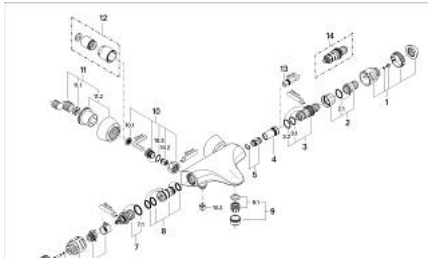

34 001 000 EUROPLUS THERMOSTATIC BATH MIXER 1/2"

PRODUCT DESCRIPTION

- Colour: chrome
- concentric casted spout
- diverter: bath/shower
- wax thermoelement
- Aquadimmer with multiple function
- flow control
- Aquadimmer handle with stop ring
- wall mounted
- ceramic discs
- mousseur
- shower bottom outlet 1/2"
- dirt strainers
- covered S-unions
- integrated non-return valve in the housing
- without shower set
- temperature scale handle with GROHE SafeStop at 38°C
- protected against backflow
- GROHE LongLife finish

34 001 000 EUROPLUS THERMOSTATIC BATH MIXER 1/2"

SPARE PARTS, 1月 1999 – now

- 1: Temperature scale handle (Spare part-nr. 47544IP0)
- 2: Stop ring + regulating nut (Spare part-nr. 47167000)
- 2.1: Sealing washer $\varnothing 24 \times \varnothing 2$ (Spare part-nr. 0119600M)
- 3: Thermo-element 1/2" (Spare part-nr. 47450000)
- 3.1: Sealing washer $\varnothing 21 \times \varnothing 2$ (Spare part-nr. 0599900M)
- 3.2: Sealing washer $\varnothing 24 \times \varnothing 2$ (Spare part-nr. 0119600M)
- 4: Seat for thermostat (Spare part-nr. 47399000)
- 5: Buffer (Spare part-nr. 47398000)
- 6: Handle for shut-off valve (Spare part-nr. 47545IP0)
- 7: Aquadimmer (Spare part-nr. 47364000)
- 7.1: Sealing washer (Spare part-nr. 0305600M)
- 8: Water flow (Spare part-nr. 47376000)
- 9: Mousseur (Spare part-nr. 13927000)
- 9.1: Replacement flow control M28x1 (Spare part-nr. 45029000)
- 10: Non-return valve (Spare part-nr. 47189000)
- 10.1: Dirt strainer (Spare part-nr. 0726400M)
- 10.2: Non-return valve (Spare part-nr. 08565000)
- 10.3: O-ring $\varnothing 17 \times \varnothing 2$ (Spare part-nr. 0305500M)
- 11: S-union (Spare part-nr. 12058000)
- 11.1: Seal (Spare part-nr. 0138600M)
- 11.2: Covering escutcheon (Spare part-nr. 45545000)
- 12: Extension set, 30 mm (Spare part-nr. 46238000)*
- 13: Socket spanner (Spare part-nr. 19070000)*
- 14: Thermo-element 1/2 for reverse waterways (Spare part-nr. 47282000)*