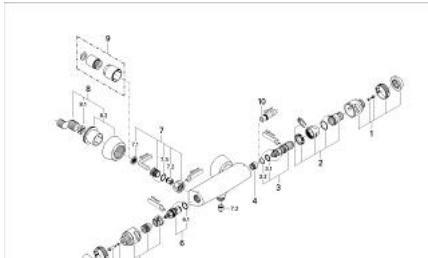

34 005 000 EUROPLUS THERMOSTAT SHOWER MIXER

PRODUCT DESCRIPTION

- Colour: chrome
- wall mounted
- wax thermo-element
- integrated mixed water shut off
- ceramic headpart 1/2", 180°
- volume handle with FlowControl Button
- temperature scale handle with SafeStop at 38°C
- individually adjustable stop
- shower outlet below 1/2"
- dirt strainers
- covered S-unions
- integrated non-return valve in the body
- Protected against backflow
- without shower set
- GROHE LongLife finish

34 005 000 EUROPLUS THERMOSTAT SHOWER MIXER

SPARE PARTS, January 1999 – now

- 1: Scale handle (Spare part-nr. 47544IP0)
- 2: Regulating nut + Stop ring (Spare part-nr. 47441000)
- 3: Thermelement 3/8" (Spare part-nr. 47349000)
- 3.1: O-ring $\varnothing 15 \times \varnothing 2,5$ (Spare part-nr. 0012300M)
- 3.2: O-ring $\varnothing 16 \times \varnothing 1,25$ (Spare part-nr. 0122500M)
- 4: Seat for thermostat (Spare part-nr. 02406000)
- 5: Handle for shut-off valve with economy device (Spare part-nr. 47546IP0)
- 6: Ceramic headpart, 1/2" (Spare part-nr. 45346000)
- 6.1: O-ring $\varnothing 18,2 \times \varnothing 1,7$ (Spare part-nr. 0392400M)
- 7: Non-return valve (Spare part-nr. 47189000)
- 7.1: Dirt Strainer (Spare part-nr. 0726400M)
- 7.2: Non-return valve (Spare part-nr. 08565000)
- 7.3: O-ring $\varnothing 17 \times \varnothing 2$ (Spare part-nr. 0305500M)
- 8: S-union (Spare part-nr. 12058000)
- 8.1: Ball seal dia. 9x6.8 mm (Spare part-nr. 0138600M)
- 8.2: Covering escutcheon (Spare part-nr. 45545000)
- 9: Extension set 1/2", 30 mm (Spare part-nr. 46238000)*
- 10: Socket spanner (Spare part-nr. 19070000)*