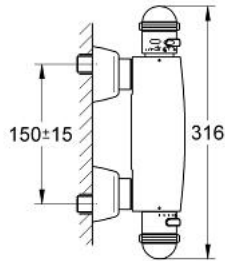

34 005 000 EUROPLUS THERMOSTAT SHOWER MIXER

PRODUCT DESCRIPTION

- Colour: chrome
- wall mounted
- wax thermo-element
- integrated mixed water shut off
- ceramic headpart 1/2", 180°
- volume handle with FlowControl Button
- temperature scale handle with SafeStop at 38°C
- individually adjustable stop
- shower outlet below 1/2"
- dirt strainers
- covered S-unions
- integrated non-return valve in the body
- Protected against backflow
- without shower set
- GROHE LongLife finish

34 005 000 EUROPLUS THERMOSTAT SHOWER MIXER

SPARE PARTS, January 1999 – now

- 1: Scale handle (Spare part-nr. 47544IP0)
- 2: Regulating nut + Stop ring (Spare part-nr. 47441000)
- 3: Thermelement 3/8" (Spare part-nr. 47349000)
- 3.1: O-ring $\varnothing 15 \times \varnothing 2,5$ (Spare part-nr. 0012300M)
- 3.2: O-ring $\varnothing 16 \times \varnothing 1,25$ (Spare part-nr. 0122500M)
- 4: Seat for thermostat (Spare part-nr. 02406000)
- 5: Handle for shut-off valve with economy device (Spare part-nr. 47546IP0)
- 6: Ceramic headpart, 1/2" (Spare part-nr. 45346000)
- 6.1: O-ring $\varnothing 18,2 \times \varnothing 1,7$ (Spare part-nr. 0392400M)
- 7: Non-return valve (Spare part-nr. 47189000)
- 7.1: Dirt Strainer (Spare part-nr. 0726400M)
- 7.2: Non-return valve (Spare part-nr. 08565000)
- 7.3: O-ring $\varnothing 17 \times \varnothing 2$ (Spare part-nr. 0305500M)
- 8: S-union (Spare part-nr. 12058000)
- 8.1: Ball seal dia. 9x6.8 mm (Spare part-nr. 0138600M)
- 8.2: Covering escutcheon (Spare part-nr. 45545000)
- 9: Extension set 1/2", 30 mm (Spare part-nr. 46238000)*
- 10: Socket spanner (Spare part-nr. 19070000)*