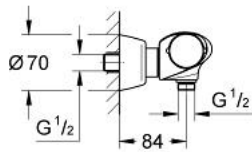

34 005 000 EUROPLUS THERMOSTAT SHOWER MIXER

PRODUCT DESCRIPTION

- Colour: chrome
- wall mounted
- wax thermo-element
- integrated mixed water shut off
- ceramic headpart 1/2", 180°
- volume handle with FlowControl Button
- temperature scale handle with SafeStop at 38°C
- individually adjustable stop
- shower outlet below 1/2"
- dirt strainers
- covered S-unions
- integrated non-return valve in the body
- Protected against backflow
- without shower set
- GROHE LongLife finish

34 005 000 EUROPLUS THERMOSTAT SHOWER MIXER

SPARE PARTS, January 1999 – now

- 1: Scale handle (Spare part-nr. 47544IP0)
- 2: Regulating nut + Stop ring (Spare part-nr. 47441000)
- 3: Thermelement 3/8" (Spare part-nr. 47349000)
- 3.1: O-ring $\varnothing 15 \times \varnothing 2,5$ (Spare part-nr. 0012300M)
- 3.2: O-ring $\varnothing 16 \times \varnothing 1,25$ (Spare part-nr. 0122500M)
- 4: Seat for thermostat (Spare part-nr. 02406000)
- 5: Handle for shut-off valve with economy device (Spare part-nr. 47546IP0)
- 6: Ceramic headpart, 1/2" (Spare part-nr. 45346000)
- 6.1: O-ring $\varnothing 18,2 \times \varnothing 1,7$ (Spare part-nr. 0392400M)
- 7: Non-return valve (Spare part-nr. 47189000)
- 7.1: Dirt Strainer (Spare part-nr. 0726400M)
- 7.2: Non-return valve (Spare part-nr. 08565000)
- 7.3: O-ring $\varnothing 17 \times \varnothing 2$ (Spare part-nr. 0305500M)
- 8: S-union (Spare part-nr. 12058000)
- 8.1: Ball seal dia. 9x6.8 mm (Spare part-nr. 0138600M)
- 8.2: Covering escutcheon (Spare part-nr. 45545000)
- 9: Extension set 1/2", 30 mm (Spare part-nr. 46238000)*
- 10: Socket spanner (Spare part-nr. 19070000)*