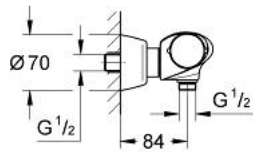

34 005 000 EUROPLUS THERMOSTATIC SHOWER MIXER 1/2"

PRODUCT DESCRIPTION

- Colour: chrome
- wall mounted
- wax thermoelement
- integrated mixed water shut off
- Carbodur ceramic headpart 1/2", 180°
- volume handle with FlowControl Button
- temperature scale handle with GROHE SafeStop at 38°C
- individually adjustable stop
- shower bottom outlet 1/2"
- dirt strainers
- covered S-unions
- integrated non-return valve in the housing
- protected against backflow
- without shower set
- GROHE LongLife finish

34 005 000 EUROPLUS THERMOSTATIC SHOWER MIXER 1/2"

SPARE PARTS, 1月 1999 – now

- 1: Temperature scale handle (Spare part-nr. 47544IP0)
- 2: Regulating nut + stop ring (Spare part-nr. 47441000)
- 3: Thermo-element 3/8" (Spare part-nr. 47349000)
- 3.1: O-ring $\varnothing 15 \times \varnothing 2.5$ (Spare part-nr. 0012300M)
- 3.2: O-ring $\varnothing 16 \times \varnothing 1.25$ (Spare part-nr. 0122500M)
- 4: Seat for thermostat (Spare part-nr. 02406000)
- 5: Handle for shut-off valve with economy device (Spare part-nr. 47546IP0)
- 6: Ceramic headpart 1/2" (Spare part-nr. 45346000)
- 6.1: O-ring $\varnothing 18.2 \times \varnothing 1.7$ (Spare part-nr. 0392400M)
- 7: Non-return valve (Spare part-nr. 47189000)
- 7.1: Dirt strainer (Spare part-nr. 0726400M)
- 7.2: Non-return valve (Spare part-nr. 08565000)
- 7.3: O-ring $\varnothing 17 \times \varnothing 2$ (Spare part-nr. 0305500M)
- 8: S-union (Spare part-nr. 12058000)
- 8.1: Seal (Spare part-nr. 0138600M)
- 8.2: Covering escutcheon (Spare part-nr. 45545000)
- 9: Extension set, 30 mm (Spare part-nr. 46238000)*
- 10: Socket spanner (Spare part-nr. 19070000)*