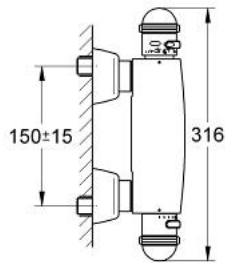

34 005 000 EUROPLUS THERMOSTATIC SHOWER MIXER 1/2"

PRODUCT DESCRIPTION

- Colour: chrome
- wall mounted
- wax thermoelement
- integrated mixed water shut off
- Carbodur ceramic headpart 1/2", 180°
- volume handle with FlowControl Button
- temperature scale handle with GROHE SafeStop at 38°C
- individually adjustable stop
- shower bottom outlet 1/2"
- dirt strainers
- covered S-unions
- integrated non-return valve in the housing
- protected against backflow
- without shower set
- GROHE LongLife finish

34 005 000 EUROPLUS THERMOSTATIC SHOWER MIXER 1/2"

SPARE PARTS, 1月 1999 – now

- 1: Temperature scale handle (Spare part-nr. 47544IP0)
- 2: Regulating nut + stop ring (Spare part-nr. 47441000)
- 3: Thermo-element 3/8" (Spare part-nr. 47349000)
- 3.1: O-ring $\varnothing 15 \times \varnothing 2.5$ (Spare part-nr. 0012300M)
- 3.2: O-ring $\varnothing 16 \times \varnothing 1.25$ (Spare part-nr. 0122500M)
- 4: Seat for thermostat (Spare part-nr. 02406000)
- 5: Handle for shut-off valve with economy device (Spare part-nr. 47546IP0)
- 6: Ceramic headpart 1/2" (Spare part-nr. 45346000)
- 6.1: O-ring $\varnothing 18.2 \times \varnothing 1.7$ (Spare part-nr. 0392400M)
- 7: Non-return valve (Spare part-nr. 47189000)
- 7.1: Dirt strainer (Spare part-nr. 0726400M)
- 7.2: Non-return valve (Spare part-nr. 08565000)
- 7.3: O-ring $\varnothing 17 \times \varnothing 2$ (Spare part-nr. 0305500M)
- 8: S-union (Spare part-nr. 12058000)
- 8.1: Seal (Spare part-nr. 0138600M)
- 8.2: Covering escutcheon (Spare part-nr. 45545000)
- 9: Extension set, 30 mm (Spare part-nr. 46238000)*
- 10: Socket spanner (Spare part-nr. 19070000)*