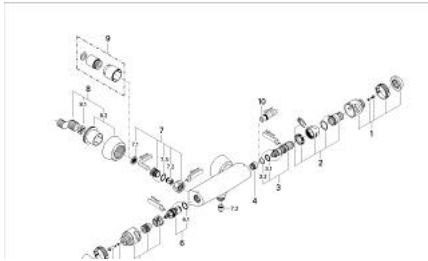

## 34 005 000 EUROPLUS THERMOSTATIC SHOWER MIXER 1/2"

### PRODUCT DESCRIPTION

- Colour: chrome
- wall mounted
- wax thermoelement
- integrated mixed water shut off
- Carbodur ceramic headpart 1/2", 180°
- volume handle with FlowControl Button
- temperature scale handle with GROHE SafeStop at 38°C
- individually adjustable stop
- shower bottom outlet 1/2"
- dirt strainers
- covered S-unions
- integrated non-return valve in the housing
- protected against backflow
- without shower set
- GROHE LongLife finish

### SPARE PARTS, 1月 1999 – now

- 1: Temperature scale handle (Spare part-nr. 47544IP0)
- 2: Regulating nut + stop ring (Spare part-nr. 47441000)
- 3: Thermo-element 3/8" (Spare part-nr. 47349000)
- 3.1: O-ring  $\varnothing 15 \times \varnothing 2.5$  (Spare part-nr. 0012300M)
- 3.2: O-ring  $\varnothing 16 \times \varnothing 1.25$  (Spare part-nr. 0122500M)
- 4: Seat for thermostat (Spare part-nr. 02406000)
- 5: Handle for shut-off valve with economy device (Spare part-nr. 47546IP0)
- 6: Ceramic headpart 1/2" (Spare part-nr. 45346000)
- 6.1: O-ring  $\varnothing 18.2 \times \varnothing 1.7$  (Spare part-nr. 0392400M)
- 7: Non-return valve (Spare part-nr. 47189000)
- 7.1: Dirt strainer (Spare part-nr. 0726400M)
- 7.2: Non-return valve (Spare part-nr. 08565000)
- 7.3: O-ring  $\varnothing 17 \times \varnothing 2$  (Spare part-nr. 0305500M)
- 8: S-union (Spare part-nr. 12058000)
- 8.1: Seal (Spare part-nr. 0138600M)
- 8.2: Covering escutcheon (Spare part-nr. 45545000)
- 9: Extension set, 30 mm (Spare part-nr. 46238000)\*
- 10: Socket spanner (Spare part-nr. 19070000)\*