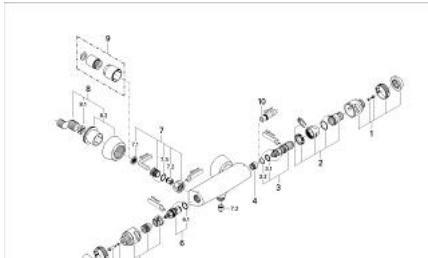

34 005 000 EUROPLUS THERMOSTATIC SHOWER MIXER 1/2"

PRODUCT DESCRIPTION

- Colour: chrome
- wall mounted
- wax thermoelement
- integrated mixed water shut off
- Carbodur ceramic headpart 1/2", 180°
- volume handle with FlowControl Button
- temperature scale handle with GROHE SafeStop at 38°C
- individually adjustable stop
- shower bottom outlet 1/2"
- dirt strainers
- covered S-unions
- integrated non-return valve in the housing
- protected against backflow
- without shower set
- GROHE LongLife finish

34 005 000 EUROPLUS THERMOSTATIC SHOWER MIXER 1/2"

SPARE PARTS, 1月 1999 – now

- 1: Temperature scale handle (Spare part-nr. 47544IP0)
- 2: Regulating nut + stop ring (Spare part-nr. 47441000)
- 3: Thermo-element 3/8" (Spare part-nr. 47349000)
- 3.1: O-ring $\varnothing 15 \times \varnothing 2.5$ (Spare part-nr. 0012300M)
- 3.2: O-ring $\varnothing 16 \times \varnothing 1.25$ (Spare part-nr. 0122500M)
- 4: Seat for thermostat (Spare part-nr. 02406000)
- 5: Handle for shut-off valve with economy device (Spare part-nr. 47546IP0)
- 6: Ceramic headpart 1/2" (Spare part-nr. 45346000)
- 6.1: O-ring $\varnothing 18.2 \times \varnothing 1.7$ (Spare part-nr. 0392400M)
- 7: Non-return valve (Spare part-nr. 47189000)
- 7.1: Dirt strainer (Spare part-nr. 0726400M)
- 7.2: Non-return valve (Spare part-nr. 08565000)
- 7.3: O-ring $\varnothing 17 \times \varnothing 2$ (Spare part-nr. 0305500M)
- 8: S-union (Spare part-nr. 12058000)
- 8.1: Seal (Spare part-nr. 0138600M)
- 8.2: Covering escutcheon (Spare part-nr. 45545000)
- 9: Extension set, 30 mm (Spare part-nr. 46238000)*
- 10: Socket spanner (Spare part-nr. 19070000)*