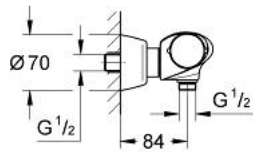

34 005 000 EUROPLUS THERMOSTATIC SHOWER MIXER 1/2"

PRODUCT DESCRIPTION

- Colour: chrome
- wall mounted
- wax thermoelement
- integrated mixed water shut off
- Carbodur ceramic headpart 1/2", 180°
- volume handle with FlowControl Button
- temperature scale handle with GROHE SafeStop at 38°C
- individually adjustable stop
- shower bottom outlet 1/2"
- dirt strainers
- covered S-unions
- integrated non-return valve in the housing
- protected against backflow
- without shower set
- GROHE LongLife finish