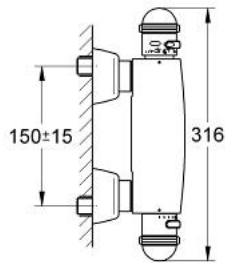

## 34 005 000 EUROPLUS THERMOSTATIC SHOWER MIXER 1/2"

### PRODUCT DESCRIPTION

- Colour: chrome
- wall mounted
- wax thermoelement
- integrated mixed water shut off
- Carbodur ceramic headpart 1/2", 180°
- volume handle with FlowControl Button
- temperature scale handle with GROHE SafeStop at 38°C
- individually adjustable stop
- shower bottom outlet 1/2"
- dirt strainers
- covered S-unions
- integrated non-return valve in the housing
- protected against backflow
- without shower set
- GROHE LongLife finish

### SPARE PARTS, 1月 1999 – now

- 1: Temperature scale handle (Spare part-nr. 47544IP0)
- 2: Regulating nut + stop ring (Spare part-nr. 47441000)
- 3: Thermo-element 3/8" (Spare part-nr. 47349000)
- 3.1: O-ring  $\varnothing 15 \times \varnothing 2.5$  (Spare part-nr. 0012300M)
- 3.2: O-ring  $\varnothing 16 \times \varnothing 1.25$  (Spare part-nr. 0122500M)
- 4: Seat for thermostat (Spare part-nr. 02406000)
- 5: Handle for shut-off valve with economy device (Spare part-nr. 47546IP0)
- 6: Ceramic headpart 1/2" (Spare part-nr. 45346000)
- 6.1: O-ring  $\varnothing 18.2 \times \varnothing 1.7$  (Spare part-nr. 0392400M)
- 7: Non-return valve (Spare part-nr. 47189000)
- 7.1: Dirt strainer (Spare part-nr. 0726400M)
- 7.2: Non-return valve (Spare part-nr. 08565000)
- 7.3: O-ring  $\varnothing 17 \times \varnothing 2$  (Spare part-nr. 0305500M)
- 8: S-union (Spare part-nr. 12058000)
- 8.1: Seal (Spare part-nr. 0138600M)
- 8.2: Covering escutcheon (Spare part-nr. 45545000)
- 9: Extension set, 30 mm (Spare part-nr. 46238000)\*
- 10: Socket spanner (Spare part-nr. 19070000)\*