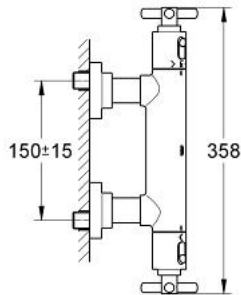

34 010 000 ATRIO THERMOSTATIC SHOWER MIXER 1/2"

PRODUCT DESCRIPTION

- Colour: chrome
- wall mounted
- wax thermoelement
- integrated mixed water shut off
- Carborundum ceramic headpart 1/2", 180°
- volume handle with GROHE EcoButton (economy button with individually adjustable economy stop)
- shower outlet 1/2"
- temperature scale handle with GROHE SafeStop at 38°C
- built-in non return valves
- dirt strainers
- covered S-unions
- protected against backflow
- with Ypsilon handle
- without shower set
- GROHE EcoJoy - Less water, perfect flow
- GROHE LongLife finish
- max. pressure differential 5:1

34 010 000 ATRIO THERMOSTATIC SHOWER MIXER 1/2"

SPARE PARTS, 8月 2008 – now

- 1: Handle Atrio Ypsilon (Spare part-nr. 47289000)
- 1.1: Snap insert (Spare part-nr. 08943000)
- 2: Temperature scale handle (Spare part-nr. 06676000)
- 3: Thermo-element 1/2" (Spare part-nr. 47217000)
- 3.1: Stop ring + regulating nut (Spare part-nr. 47300000)
- 3.1.1: Fixing clamp (Spare part-nr. 0574400M)
- 3.2: Sealing washer $\varnothing 21 \times \varnothing 2$ (Spare part-nr. 0599900M)
- 3.3: Sealing washer $\varnothing 24 \times \varnothing 2$ (Spare part-nr. 0119600M)
- 4: Seat for thermostat (Spare part-nr. 01460000)
- 5: Handle for shut-off valve (Spare part-nr. 47311000)
- 5.1: O-ring $\varnothing 31 \times \varnothing 2$ (Spare part-nr. 0354000M)
- 6: Ceramic headpart 1/2" (Spare part-nr. 45346000)
- 6.1: O-ring $\varnothing 18.2 \times \varnothing 1.7$ (Spare part-nr. 0392400M)
- 7: Screw connection (Spare part-nr. 47323000)
- 7.1: Dirt strainer (Spare part-nr. 0726400M)
- 7.2: O-ring $\varnothing 17 \times \varnothing 2$ (Spare part-nr. 0305500M)
- 7.3: Non-return valve (Spare part-nr. 08565000)
- 8: Socket spanner (Spare part-nr. 19070000)*
- 9: Thermo element for reverse waterways (Spare part-nr. 47657000)*