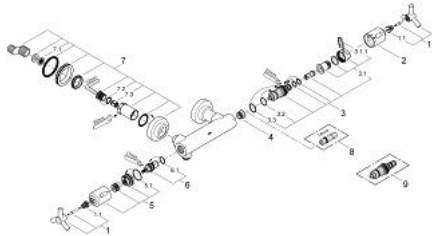

34 010 000 ATRIO THERMOSTATIC SHOWER MIXER 1/2"

PRODUCT DESCRIPTION

- Colour: chrome
- wall mounted
- wax thermoelement
- integrated mixed water shut off
- Carborundum ceramic headpart 1/2", 180°
- volume handle with GROHE EcoButton (economy button with individually adjustable economy stop)
- shower outlet 1/2"
- temperature scale handle with GROHE SafeStop at 38°C
- built-in non return valves
- dirt strainers
- covered S-unions
- protected against backflow
- with Ypsilon handle
- without shower set
- GROHE EcoJoy - Less water, perfect flow
- GROHE LongLife finish
- max. pressure differential 5:1

34 010 000 ATRIO THERMOSTATIC SHOWER MIXER 1/2"

SPARE PARTS, 8月 2008 – now

- 1: Handle Atrio Ypsilon (Spare part-nr. 47289000)
- 1.1: Snap insert (Spare part-nr. 08943000)
- 2: Temperature scale handle (Spare part-nr. 06676000)
- 3: Thermo-element 1/2" (Spare part-nr. 47217000)
- 3.1: Stop ring + regulating nut (Spare part-nr. 47300000)
- 3.1.1: Fixing clamp (Spare part-nr. 0574400M)
- 3.2: Sealing washer $\varnothing 21 \times \varnothing 2$ (Spare part-nr. 0599900M)
- 3.3: Sealing washer $\varnothing 24 \times \varnothing 2$ (Spare part-nr. 0119600M)
- 4: Seat for thermostat (Spare part-nr. 01460000)
- 5: Handle for shut-off valve (Spare part-nr. 47311000)
- 5.1: O-ring $\varnothing 31 \times \varnothing 2$ (Spare part-nr. 0354000M)
- 6: Ceramic headpart 1/2" (Spare part-nr. 45346000)
- 6.1: O-ring $\varnothing 18.2 \times \varnothing 1.7$ (Spare part-nr. 0392400M)
- 7: Screw connection (Spare part-nr. 47323000)
- 7.1: Dirt strainer (Spare part-nr. 0726400M)
- 7.2: O-ring $\varnothing 17 \times \varnothing 2$ (Spare part-nr. 0305500M)
- 7.3: Non-return valve (Spare part-nr. 08565000)
- 8: Socket spanner (Spare part-nr. 19070000)*
- 9: Thermo element for reverse waterways (Spare part-nr. 47657000)*