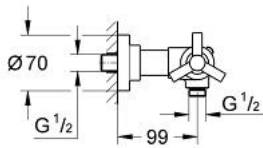

34 010 000 ATRIO THERMOSTATIC SHOWER MIXER 1/2"

PRODUCT DESCRIPTION

- Colour: chrome
- wall mounted
- wax thermoelement
- integrated mixed water shut off
- Carborundum ceramic headpart 1/2", 180°
- volume handle with GROHE EcoButton (economy button with individually adjustable economy stop)
- shower outlet 1/2"
- temperature scale handle with GROHE SafeStop at 38°C
- built-in non return valves
- dirt strainers
- covered S-unions
- protected against backflow
- with Ypsilon handle
- without shower set
- GROHE EcoJoy - Less water, perfect flow
- GROHE LongLife finish
- max. pressure differential 5:1

34 010 000 ATRIO THERMOSTATIC SHOWER MIXER 1/2"

SPARE PARTS, 8月 2008 – now

- 1: Handle Atrio Ypsilon (Spare part-nr. 47289000)
- 1.1: Snap insert (Spare part-nr. 08943000)
- 2: Temperature scale handle (Spare part-nr. 06676000)
- 3: Thermo-element 1/2" (Spare part-nr. 47217000)
- 3.1: Stop ring + regulating nut (Spare part-nr. 47300000)
- 3.1.1: Fixing clamp (Spare part-nr. 0574400M)
- 3.2: Sealing washer $\varnothing 21 \times \varnothing 2$ (Spare part-nr. 0599900M)
- 3.3: Sealing washer $\varnothing 24 \times \varnothing 2$ (Spare part-nr. 0119600M)
- 4: Seat for thermostat (Spare part-nr. 01460000)
- 5: Handle for shut-off valve (Spare part-nr. 47311000)
- 5.1: O-ring $\varnothing 31 \times \varnothing 2$ (Spare part-nr. 0354000M)
- 6: Ceramic headpart 1/2" (Spare part-nr. 45346000)
- 6.1: O-ring $\varnothing 18.2 \times \varnothing 1.7$ (Spare part-nr. 0392400M)
- 7: Screw connection (Spare part-nr. 47323000)
- 7.1: Dirt strainer (Spare part-nr. 0726400M)
- 7.2: O-ring $\varnothing 17 \times \varnothing 2$ (Spare part-nr. 0305500M)
- 7.3: Non-return valve (Spare part-nr. 08565000)
- 8: Socket spanner (Spare part-nr. 19070000)*
- 9: Thermo element for reverse waterways (Spare part-nr. 47657000)*