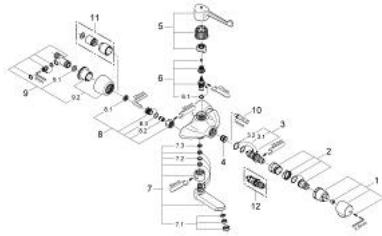

34 021 000 GROHTHERM ERGOMIX THERMOSTAT BASIN MIXER 1/2"

PRODUCT DESCRIPTION

- Colour: chrome
- for elbow lever actuation
- wall mounted
- metal elbow lever 170 mm
- swing area 100°
- metal end stop
- ceramic headpart 1/2"
- wax thermo-element
- temperature scale handle with pre-adjustable final safety stop between 35°C and 45°C
- set-up for easy, frequent thermal disinfection
- swivelling cast spout
- flow straightener 9 l/min.
- lockable stop ring
- built-in non return valves
- dirt strainers
- projection 195 mm
- covered S-unions
- lockable
- GROHE LongLife finish

34 021 000 GROHTHERM ERGOMIX THERMOSTAT BASIN MIXER 1/2"

SPARE PARTS, June 2007 – now

- 1: Scale handle (Spare part-nr. 47409000)
- 2: Stop ring + regulating nut (Spare part-nr. 47278000)
- 3: Thermo-element 1/2" (Spare part-nr. 47450000)
- 3.1: O-ring $\varnothing 21 \times \varnothing 2$ (Spare part-nr. 0599900M)
- 3.2: O-ring $\varnothing 24 \times \varnothing 2$ (Spare part-nr. 0119600M)
- 4: Seat for thermostat (Spare part-nr. 01460000)
- 5: Lever 170 mm (Spare part-nr. 47414000)
- 6: Headpart 1/2" + lever handle (Spare part-nr. 47117000)
- 6.1: O-ring $\varnothing 18.2 \times \varnothing 1.7$ (Spare part-nr. 0392400M)
- 7: Cast swivel spout (Spare part-nr. 13137000)
- 7.1: Flow straightener (Spare part-nr. 13960000)
- 7.2: Sealing washer (Spare part-nr. 0128500M)
- 7.3: Stop limiter (Spare part-nr. 0974000M)
- 8: Non-return valve (Spare part-nr. 47189000)
- 8.1: Dirt Strainer (Spare part-nr. 0726400M)
- 8.2: Non-return valve (Spare part-nr. 08565000)
- 8.3: O-ring $\varnothing 17 \times \varnothing 2$ (Spare part-nr. 0305500M)
- 9: S-union (Spare part-nr. 12051000)
- 9.1: Ball seal dia. 9x6.8 mm (Spare part-nr. 0138600M)
- 9.2: Escutcheon (Spare part-nr. 45392000)
- 10: Socket spanner (Spare part-nr. 19070000)*
- 11: Extension set 1/2", 30 mm (Spare part-nr. 46238000)*
- 12: Thermo-element 1/2" (Spare part-nr. 47282000)*