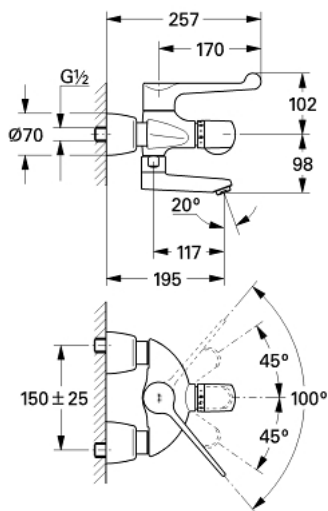

34 021 000 GROHTHERM ERGOMIX THERMOSTAT BASIN MIXER 1/2"

PRODUCT DESCRIPTION

- Colour: chrome
- for elbow lever actuation
- wall mounted
- metal elbow lever 170 mm
- swing area 100°
- metal end stop
- ceramic headpart 1/2"
- wax thermo-element
- temperature scale handle with pre-adjustable final safety stop between 35°C and 45°C
- set-up for easy, frequent thermal disinfection
- swivelling cast spout
- flow straightener 9 l/min.
- lockable stop ring
- built-in non return valves
- dirt strainers
- projection 195 mm
- covered S-unions
- lockable
- GROHE LongLife finish

34 021 000 GROHTHERM ERGOMIX THERMOSTAT BASIN MIXER 1/2"

SPARE PARTS, June 2007 – now

- 1: Scale handle (Spare part-nr. 47409000)
- 2: Stop ring + regulating nut (Spare part-nr. 47278000)
- 3: Thermo-element 1/2" (Spare part-nr. 47450000)
- 3.1: O-ring $\varnothing 21 \times \varnothing 2$ (Spare part-nr. 0599900M)
- 3.2: O-ring $\varnothing 24 \times \varnothing 2$ (Spare part-nr. 0119600M)
- 4: Seat for thermostat (Spare part-nr. 01460000)
- 5: Lever 170 mm (Spare part-nr. 47414000)
- 6: Headpart 1/2" + lever handle (Spare part-nr. 47117000)
- 6.1: O-ring $\varnothing 18.2 \times \varnothing 1.7$ (Spare part-nr. 0392400M)
- 7: Cast swivel spout (Spare part-nr. 13137000)
- 7.1: Flow straightener (Spare part-nr. 13960000)
- 7.2: Sealing washer (Spare part-nr. 0128500M)
- 7.3: Stop limiter (Spare part-nr. 0974000M)
- 8: Non-return valve (Spare part-nr. 47189000)
- 8.1: Dirt Strainer (Spare part-nr. 0726400M)
- 8.2: Non-return valve (Spare part-nr. 08565000)
- 8.3: O-ring $\varnothing 17 \times \varnothing 2$ (Spare part-nr. 0305500M)
- 9: S-union (Spare part-nr. 12051000)
- 9.1: Ball seal dia. 9x6.8 mm (Spare part-nr. 0138600M)
- 9.2: Escutcheon (Spare part-nr. 45392000)
- 10: Socket spanner (Spare part-nr. 19070000)*
- 11: Extension set 1/2", 30 mm (Spare part-nr. 46238000)*
- 12: Thermo-element 1/2" (Spare part-nr. 47282000)*