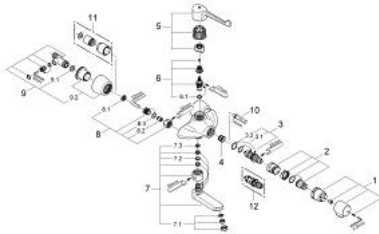

34 021 000 GROHTHERM ERGOMIX THERMOSTATIC BASIN MIXER 1/2"

PRODUCT DESCRIPTION

- Colour: chrome
- for elbow lever actuation
- wall mounted
- metal lever 170 mm
- swivel area 100°
- metal stop
- ceramic headpart 1/2"
- wax thermoelement
- temperature scale handle with pre-adjustable safety stop between 35°C and 45°C
- arrangement to make the thermal disinfection easier
- swivel cast spout
- laminar flow straightener 9 l/min
- lockable stop ring
- built-in non return valves
- dirt strainers
- projection 195 mm
- covered S-unions
- lockable
- GROHE LongLife finish

34 021 000 GROHTHERM ERGOMIX THERMOSTATIC BASIN MIXER 1/2"

SPARE PARTS, 6月 2007 – now

- 1: Temperature scale handle (Spare part-nr. 47409000)
- 2: Stop ring + regulating nut (Spare part-nr. 47278000)
- 3: Thermo-element 1/2" (Spare part-nr. 47450000)
- 3.1: Sealing washer $\varnothing 21 \times \varnothing 2$ (Spare part-nr. 0599900M)
- 3.2: Sealing washer $\varnothing 24 \times \varnothing 2$ (Spare part-nr. 0119600M)
- 4: Seat for thermostat (Spare part-nr. 01460000)
- 5: Lever 170 mm (Spare part-nr. 47414000)
- 6: Headpart 1/2" + lever handle (Spare part-nr. 47117000)
- 6.1: O-ring $\varnothing 18.2 \times \varnothing 1.7$ (Spare part-nr. 0392400M)
- 7: Cast swivel spout (Spare part-nr. 13137000)
- 7.1: Laminar flow straightener (Spare part-nr. 13960000)
- 7.2: Sealing washer (Spare part-nr. 0128500M)
- 7.3: Stop limiter (Spare part-nr. 0974000M)
- 8: Non-return valve (Spare part-nr. 47189000)
- 8.1: Dirt strainer (Spare part-nr. 0726400M)
- 8.2: Non-return valve (Spare part-nr. 08565000)
- 8.3: O-ring $\varnothing 17 \times \varnothing 2$ (Spare part-nr. 0305500M)
- 9: S-union, lockable (Spare part-nr. 12051000)
- 9.1: Seal (Spare part-nr. 0138600M)
- 9.2: Escutcheon (Spare part-nr. 45392000)
- 10: Socket spanner (Spare part-nr. 19070000)*
- 11: Extension set, 30 mm (Spare part-nr. 46238000)*
- 12: Thermo-element 1/2 for reverse waterways (Spare part-nr. 47282000)*