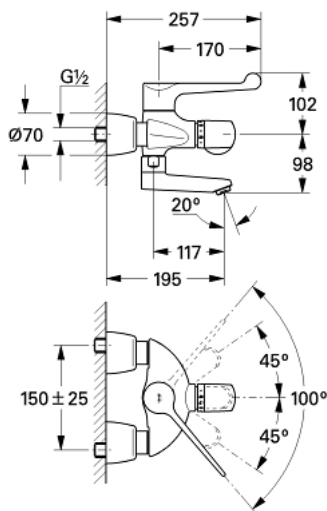

34 021 000 GROHTHERM ERGOMIX THERMOSTATIC BASIN MIXER 1/2"

PRODUCT DESCRIPTION

- Colour: chrome
- for elbow lever actuation
- wall mounted
- metal lever 170 mm
- swivel area 100°
- metal stop
- ceramic headpart 1/2"
- wax thermoelement
- temperature scale handle with pre-adjustable safety stop between 35°C and 45°C
- arrangement to make the thermal disinfection easier
- swivel cast spout
- laminar flow straightener 9 l/min
- lockable stop ring
- built-in non return valves
- dirt strainers
- projection 195 mm
- covered S-unions
- lockable
- GROHE LongLife finish

34 021 000 GROHTHERM ERGOMIX THERMOSTATIC BASIN MIXER 1/2"

SPARE PARTS, 6月 2007 – now

- 1: Temperature scale handle (Spare part-nr. 47409000)
- 2: Stop ring + regulating nut (Spare part-nr. 47278000)
- 3: Thermo-element 1/2" (Spare part-nr. 47450000)
- 3.1: Sealing washer $\varnothing 21 \times \varnothing 2$ (Spare part-nr. 0599900M)
- 3.2: Sealing washer $\varnothing 24 \times \varnothing 2$ (Spare part-nr. 0119600M)
- 4: Seat for thermostat (Spare part-nr. 01460000)
- 5: Lever 170 mm (Spare part-nr. 47414000)
- 6: Headpart 1/2" + lever handle (Spare part-nr. 47117000)
- 6.1: O-ring $\varnothing 18.2 \times \varnothing 1.7$ (Spare part-nr. 0392400M)
- 7: Cast swivel spout (Spare part-nr. 13137000)
- 7.1: Laminar flow straightener (Spare part-nr. 13960000)
- 7.2: Sealing washer (Spare part-nr. 0128500M)
- 7.3: Stop limiter (Spare part-nr. 0974000M)
- 8: Non-return valve (Spare part-nr. 47189000)
- 8.1: Dirt strainer (Spare part-nr. 0726400M)
- 8.2: Non-return valve (Spare part-nr. 08565000)
- 8.3: O-ring $\varnothing 17 \times \varnothing 2$ (Spare part-nr. 0305500M)
- 9: S-union, lockable (Spare part-nr. 12051000)
- 9.1: Seal (Spare part-nr. 0138600M)
- 9.2: Escutcheon (Spare part-nr. 45392000)
- 10: Socket spanner (Spare part-nr. 19070000)*
- 11: Extension set, 30 mm (Spare part-nr. 46238000)*
- 12: Thermo-element 1/2 for reverse waterways (Spare part-nr. 47282000)*