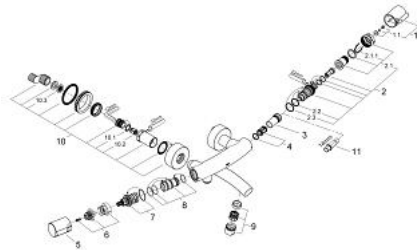

34 026 000 TENS0 THERMOSTAT BATH/SHOWER MIXER

PRODUCT DESCRIPTION

- Colour: chrome
- wall mounted
- wax thermo-element
- with inside-lying spindle
- Aquadimmer with multiple function
- - shut off and flow control
- automatic diverter: bath/shower
- ceramic discs
- temperature scale handle with SafeStop at 38°C
- shower outlet 1/2"
- cast spout
- mousseur
- dirt strainers
- built-in non return valves
- covered S-unions
- Protected against backflow
- without shower set
- GROHE EcoJoy - less water, perfect flow
- GROHE LongLife finish

34 026 000 TENSO THERMOSTAT BATH/SHOWER MIXER

SPARE PARTS, August 2008 – now

- 1: Scale handle (Spare part-nr. 47239000)
- 1.1: Replacement handle connection kit (Spare part-nr. 47248000)
- 2: Thermo-element 1/2" (Spare part-nr. 47217000)
- 2.1: Stop ring + regulating nut (Spare part-nr. 47300000)
- 2.1.1: Fixing clamp (Spare part-nr. 0574400M)
- 2.2: O-ring $\varnothing 21 \times \varnothing 2$ (Spare part-nr. 0599900M)
- 2.3: O-ring $\varnothing 24 \times \varnothing 2$ (Spare part-nr. 0119600M)
- 3: Seat for thermostat (Spare part-nr. 47399000)
- 4: Sound absorber (Spare part-nr. 47398000)
- 5: Handle for shut-off valve (Spare part-nr. 47309000)
- 6: Temperature limiter (Spare part-nr. 47626000)
- 7: Aquadimmer (Spare part-nr. 47364000)
- 8: Water flow (Spare part-nr. 47376000)
- 9: Mousseur (Spare part-nr. 13906000)
- 10: Screw joint (Spare part-nr. 47627000)
- 10.1: O-ring $\varnothing 17 \times \varnothing 2$ (Spare part-nr. 0305500M)
- 10.2: Non-return valve (Spare part-nr. 08565000)
- 10.3: Dirt Strainer (Spare part-nr. 0726400M)
- 11: Socket spanner (Spare part-nr. 19070000)*