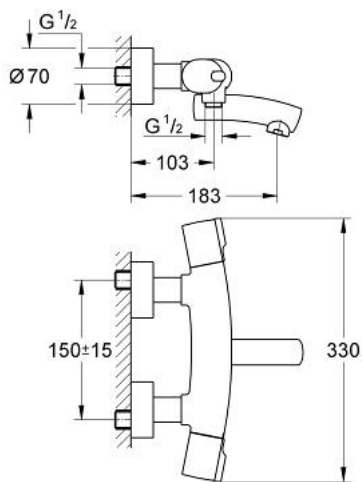

34 026 000 TENS0 THERMOSTAT BATH/SHOWER MIXER

PRODUCT DESCRIPTION

- Colour: chrome
- wall mounted
- wax thermo-element
- with inside-lying spindle
- Aquadimmer with multiple function
- - shut off and flow control
- automatic diverter: bath/shower
- ceramic discs
- temperature scale handle with SafeStop at 38°C
- shower outlet 1/2"
- cast spout
- mousseur
- dirt strainers
- built-in non return valves
- covered S-unions
- Protected against backflow
- without shower set
- GROHE EcoJoy - less water, perfect flow
- GROHE LongLife finish

34 026 000 TENSO THERMOSTAT BATH/SHOWER MIXER

SPARE PARTS, August 2008 – now

- 1: Scale handle (Spare part-nr. 47239000)
- 1.1: Replacement handle connection kit (Spare part-nr. 47248000)
- 2: Thermo-element 1/2" (Spare part-nr. 47217000)
- 2.1: Stop ring + regulating nut (Spare part-nr. 47300000)
- 2.1.1: Fixing clamp (Spare part-nr. 0574400M)
- 2.2: O-ring $\varnothing 21 \times \varnothing 2$ (Spare part-nr. 0599900M)
- 2.3: O-ring $\varnothing 24 \times \varnothing 2$ (Spare part-nr. 0119600M)
- 3: Seat for thermostat (Spare part-nr. 47399000)
- 4: Sound absorber (Spare part-nr. 47398000)
- 5: Handle for shut-off valve (Spare part-nr. 47309000)
- 6: Temperature limiter (Spare part-nr. 47626000)
- 7: Aquadimmer (Spare part-nr. 47364000)
- 8: Water flow (Spare part-nr. 47376000)
- 9: Mousseur (Spare part-nr. 13906000)
- 10: Screw joint (Spare part-nr. 47627000)
- 10.1: O-ring $\varnothing 17 \times \varnothing 2$ (Spare part-nr. 0305500M)
- 10.2: Non-return valve (Spare part-nr. 08565000)
- 10.3: Dirt Strainer (Spare part-nr. 0726400M)
- 11: Socket spanner (Spare part-nr. 19070000)*