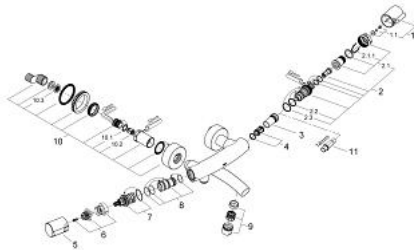

34 026 000 TENSO THERMOSTATIC BATH MIXER 1/2"

PRODUCT DESCRIPTION

- Colour: chrome
- wall mounted
- wax thermoelement
- with non-rising spindle
- Aquadimmer with multiple function
- shut off and flow control
- diverter bath/shower
- ceramic discs
- temperature scale handle with GROHE SafeStop at 38°C
- shower outlet 1/2"
- cast spout
- mousseur
- dirt strainers
- built-in non return valves
- covered S-unions
- protected against backflow
- without shower set
- GROHE EcoJoy - Less water, perfect flow
- GROHE LongLife finish

34 026 000 TENSO THERMOSTATIC BATH MIXER 1/2"

SPARE PARTS, 8月 2008 – now

- 1: Temperature scale handle (Spare part-nr. 47239000)
- 1.1: Replacement handle connection kit (Spare part-nr. 47248000)
- 2: Thermo-element 1/2" (Spare part-nr. 47217000)
- 2.1: Stop ring + regulating nut (Spare part-nr. 47300000)
- 2.1.1: Fixing clamp (Spare part-nr. 0574400M)
- 2.2: Sealing washer $\varnothing 21 \times \varnothing 2$ (Spare part-nr. 0599900M)
- 2.3: Sealing washer $\varnothing 24 \times \varnothing 2$ (Spare part-nr. 0119600M)
- 3: Seat for thermostat (Spare part-nr. 47399000)
- 4: Buffer (Spare part-nr. 47398000)
- 5: Handle for shut-off valve (Spare part-nr. 47309000)
- 6: Stop (Spare part-nr. 47626000)
- 7: Aquadimmer (Spare part-nr. 47364000)
- 8: Water flow (Spare part-nr. 47376000)
- 9: Mousseur (Spare part-nr. 13906000)
- 10: Screw connection (Spare part-nr. 47627000)
- 10.1: O-ring $\varnothing 17 \times \varnothing 2$ (Spare part-nr. 0305500M)
- 10.2: Non-return valve (Spare part-nr. 08565000)
- 10.3: Dirt strainer (Spare part-nr. 0726400M)
- 11: Socket spanner (Spare part-nr. 19070000)*