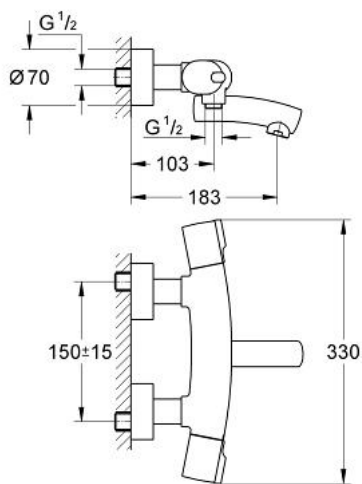

34 026 000 TENSO THERMOSTATIC BATH MIXER 1/2"

PRODUCT DESCRIPTION

- Colour: chrome
- wall mounted
- wax thermoelement
- with non-rising spindle
- Aquadimmer with multiple function
- shut off and flow control
- diverter bath/shower
- ceramic discs
- temperature scale handle with GROHE SafeStop at 38°C
- shower outlet 1/2"
- cast spout
- mousseur
- dirt strainers
- built-in non return valves
- covered S-unions
- protected against backflow
- without shower set
- GROHE EcoJoy - Less water, perfect flow
- GROHE LongLife finish

34 026 000 TENSO THERMOSTATIC BATH MIXER 1/2"

SPARE PARTS, 8月 2008 – now

- 1: Temperature scale handle (Spare part-nr. 47239000)
- 1.1: Replacement handle connection kit (Spare part-nr. 47248000)
- 2: Thermo-element 1/2" (Spare part-nr. 47217000)
- 2.1: Stop ring + regulating nut (Spare part-nr. 47300000)
- 2.1.1: Fixing clamp (Spare part-nr. 0574400M)
- 2.2: Sealing washer $\varnothing 21 \times \varnothing 2$ (Spare part-nr. 0599900M)
- 2.3: Sealing washer $\varnothing 24 \times \varnothing 2$ (Spare part-nr. 0119600M)
- 3: Seat for thermostat (Spare part-nr. 47399000)
- 4: Buffer (Spare part-nr. 47398000)
- 5: Handle for shut-off valve (Spare part-nr. 47309000)
- 6: Stop (Spare part-nr. 47626000)
- 7: Aquadimmer (Spare part-nr. 47364000)
- 8: Water flow (Spare part-nr. 47376000)
- 9: Mousseur (Spare part-nr. 13906000)
- 10: Screw connection (Spare part-nr. 47627000)
- 10.1: O-ring $\varnothing 17 \times \varnothing 2$ (Spare part-nr. 0305500M)
- 10.2: Non-return valve (Spare part-nr. 08565000)
- 10.3: Dirt strainer (Spare part-nr. 0726400M)
- 11: Socket spanner (Spare part-nr. 19070000)*