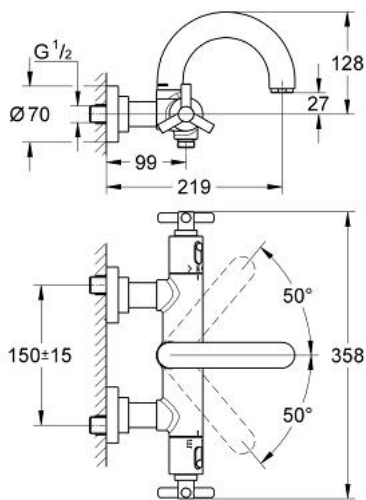

34 061 000 ATRIO THERMOSTAT BATH/SHOWER MIXER

PRODUCT DESCRIPTION

- Colour: chrome
- wall mounted
- wax thermo-element
- with inside-lying spindle
- Aquadimmer with multiple function
- - shut off and flow control
- automatic diverter: bath/shower
- temperature scale handle with SafeStop at 38°C
- with ceramic disks
- integrated non-return valves and dirt strainers
- swivelling tubular spout with Mousseur and stop limiter
- covered S-unions
- Protected against backflow
- with Ypsilon handle
- without shower set
- GROHE EcoJoy - less water, perfect flow
- GROHE LongLife finish

34 061 000 ATRIO THERMOSTAT BATH/SHOWER MIXER

SPARE PARTS, November 2007 – now

- 1: Handle Atrio Ypsilon (Spare part-nr. 47289000)
- 1.1: Repl. kit f.handle fastening (Spare part-nr. 08943000)
- 2: Scale handle (Spare part-nr. 06676000)
- 3: Thermo-element 1/2" (Spare part-nr. 47217000)
- 3.1: Stop ring + regulating nut (Spare part-nr. 47300000)
- 3.1.1: Fixing clamp (Spare part-nr. 0574400M)
- 3.2: O-ring $\varnothing 21 \times \varnothing 2$ (Spare part-nr. 0599900M)
- 3.3: O-ring $\varnothing 24 \times \varnothing 2$ (Spare part-nr. 0119600M)
- 4: Seat for thermostat (Spare part-nr. 01460000)
- 5: Sound absorber (Spare part-nr. 47398000)
- 6: Handle for shut-off valve (Spare part-nr. 06654000)
- 7: Temperature limiter (Spare part-nr. 47669000)
- 8: Aquadimmer (Spare part-nr. 47364000)
- 9: Water flow (Spare part-nr. 47376000)
- 10: Screw joint (Spare part-nr. 47323000)
- 10.1: Dirt Strainer (Spare part-nr. 0726400M)
- 10.2: O-ring $\varnothing 17 \times \varnothing 2$ (Spare part-nr. 0305500M)
- 10.3: Non-return valve (Spare part-nr. 08565000)
- 11: Spout (Spare part-nr. 45601000)
- 11.1: Repl.kit f.cast spout (Spare part-nr. 45474000)
- 11.1.1: Safety washer (Spare part-nr. 0585000M)
- 11.2: Mousseur (Spare part-nr. 13927000)
- 12: Socket spanner (Spare part-nr. 19070000)*
- 13: Thermoelement for changed waterways (Spare part-nr. 47657000)*