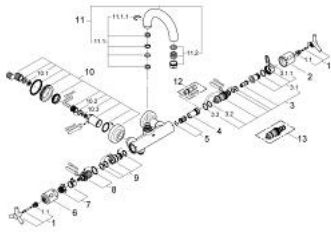

34 061 000 ATRIO THERMOSTAT BATH/SHOWER MIXER

PRODUCT DESCRIPTION

- Colour: chrome
- wall mounted
- wax thermo-element
- with inside-lying spindle
- Aquadimmer with multiple function
- - shut off and flow control
- automatic diverter: bath/shower
- temperature scale handle with SafeStop at 38°C
- with ceramic disks
- integrated non-return valves and dirt strainers
- swivelling tubular spout with Mousseur and stop limiter
- covered S-unions
- Protected against backflow
- with Ypsilon handle
- without shower set
- GROHE EcoJoy - less water, perfect flow
- GROHE LongLife finish

34 061 000 ATRIO THERMOSTAT BATH/SHOWER MIXER

SPARE PARTS, November 2007 – now

- 1: Handle Atrio Ypsilon (Spare part-nr. 47289000)
- 1.1: Repl. kit f.handle fastening (Spare part-nr. 08943000)
- 2: Scale handle (Spare part-nr. 06676000)
- 3: Thermo-element 1/2" (Spare part-nr. 47217000)
- 3.1: Stop ring + regulating nut (Spare part-nr. 47300000)
- 3.1.1: Fixing clamp (Spare part-nr. 0574400M)
- 3.2: O-ring $\varnothing 21 \times \varnothing 2$ (Spare part-nr. 0599900M)
- 3.3: O-ring $\varnothing 24 \times \varnothing 2$ (Spare part-nr. 0119600M)
- 4: Seat for thermostat (Spare part-nr. 01460000)
- 5: Sound absorber (Spare part-nr. 47398000)
- 6: Handle for shut-off valve (Spare part-nr. 06654000)
- 7: Temperature limiter (Spare part-nr. 47669000)
- 8: Aquadimmer (Spare part-nr. 47364000)
- 9: Water flow (Spare part-nr. 47376000)
- 10: Screw joint (Spare part-nr. 47323000)
- 10.1: Dirt Strainer (Spare part-nr. 0726400M)
- 10.2: O-ring $\varnothing 17 \times \varnothing 2$ (Spare part-nr. 0305500M)
- 10.3: Non-return valve (Spare part-nr. 08565000)
- 11: Spout (Spare part-nr. 45601000)
- 11.1: Repl.kit f.cast spout (Spare part-nr. 45474000)
- 11.1.1: Safety washer (Spare part-nr. 0585000M)
- 11.2: Mousseur (Spare part-nr. 13927000)
- 12: Socket spanner (Spare part-nr. 19070000)*
- 13: Thermoelement for changed waterways (Spare part-nr. 47657000)*