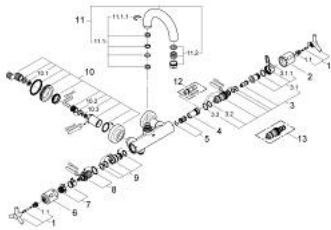

34 061 000 ATRIO THERMOSTATIC BATH MIXER 1/2"

PRODUCT DESCRIPTION

- Colour: chrome
- wall mounted
- wax thermoelement
- with non-rising spindle
- Aquadimmer with multiple function
- shut off and flow control
- diverter bath/shower
- temperature scale handle with GROHE SafeStop at 38°C
- with ceramic disks
- integrated non-return valves and dirt strainers
- swivel tubular spout with mousseur and stop limiter
- covered S-unions
- protected against backflow
- with Ypsilon handle
- without shower set
- GROHE EcoJoy - Less water, perfect flow
- GROHE LongLife finish

34 061 000 ATRIO THERMOSTATIC BATH MIXER 1/2"

SPARE PARTS, 11月 2007 – now

- 1: Handle Atrio Ypsilon (Spare part-nr. 47289000)
- 1.1: Snap insert (Spare part-nr. 08943000)
- 2: Temperature scale handle (Spare part-nr. 06676000)
- 3: Thermo-element 1/2" (Spare part-nr. 47217000)
- 3.1: Stop ring + regulating nut (Spare part-nr. 47300000)
- 3.1.1: Fixing clamp (Spare part-nr. 0574400M)
- 3.2: Sealing washer $\varnothing 21 \times \varnothing 2$ (Spare part-nr. 0599900M)
- 3.3: Sealing washer $\varnothing 24 \times \varnothing 2$ (Spare part-nr. 0119600M)
- 4: Seat for thermostat (Spare part-nr. 01460000)
- 5: Buffer (Spare part-nr. 47398000)
- 6: Handle for shut-off valve (Spare part-nr. 06654000)
- 7: Stop (Spare part-nr. 47669000)
- 8: Aquadimmer (Spare part-nr. 47364000)
- 9: Water flow (Spare part-nr. 47376000)
- 10: Screw connection (Spare part-nr. 47323000)
- 10.1: Dirt strainer (Spare part-nr. 0726400M)
- 10.2: O-ring $\varnothing 17 \times \varnothing 2$ (Spare part-nr. 0305500M)
- 10.3: Non-return valve (Spare part-nr. 08565000)
- 11: Spout (Spare part-nr. 45601000)
- 11.1: Spout connection set (Spare part-nr. 45474000)
- 11.1.1: Safety disc (Spare part-nr. 0585000M)
- 11.2: Mousseur (Spare part-nr. 13927000)
- 12: Socket spanner (Spare part-nr. 19070000)*
- 13: Thermo element for reverse waterways (Spare part-nr. 47657000)*