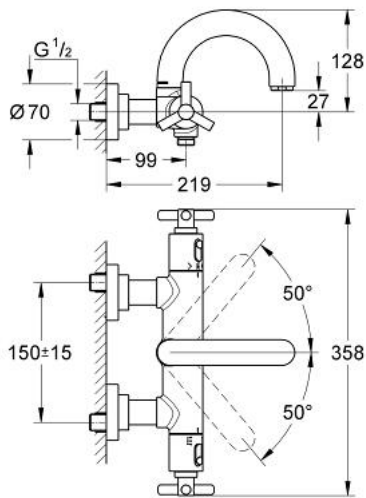

34 061 000 ATRIO THERMOSTATIC BATH MIXER 1/2"

PRODUCT DESCRIPTION

- Colour: chrome
- wall mounted
- wax thermoelement
- with non-rising spindle
- Aquadimmer with multiple function
- shut off and flow control
- diverter bath/shower
- temperature scale handle with GROHE SafeStop at 38°C
- with ceramic disks
- integrated non-return valves and dirt strainers
- swivel tubular spout with mousseur and stop limiter
- covered S-unions
- protected against backflow
- with Ypsilon handle
- without shower set
- GROHE EcoJoy - Less water, perfect flow
- GROHE LongLife finish

34 061 000 ATRIO THERMOSTATIC BATH MIXER 1/2"

SPARE PARTS, 11月 2007 – now

- 1: Handle Atrio Ypsilon (Spare part-nr. 47289000)
- 1.1: Snap insert (Spare part-nr. 08943000)
- 2: Temperature scale handle (Spare part-nr. 06676000)
- 3: Thermo-element 1/2" (Spare part-nr. 47217000)
- 3.1: Stop ring + regulating nut (Spare part-nr. 47300000)
- 3.1.1: Fixing clamp (Spare part-nr. 0574400M)
- 3.2: Sealing washer $\varnothing 21 \times \varnothing 2$ (Spare part-nr. 0599900M)
- 3.3: Sealing washer $\varnothing 24 \times \varnothing 2$ (Spare part-nr. 0119600M)
- 4: Seat for thermostat (Spare part-nr. 01460000)
- 5: Buffer (Spare part-nr. 47398000)
- 6: Handle for shut-off valve (Spare part-nr. 06654000)
- 7: Stop (Spare part-nr. 47669000)
- 8: Aquadimmer (Spare part-nr. 47364000)
- 9: Water flow (Spare part-nr. 47376000)
- 10: Screw connection (Spare part-nr. 47323000)
- 10.1: Dirt strainer (Spare part-nr. 0726400M)
- 10.2: O-ring $\varnothing 17 \times \varnothing 2$ (Spare part-nr. 0305500M)
- 10.3: Non-return valve (Spare part-nr. 08565000)
- 11: Spout (Spare part-nr. 45601000)
- 11.1: Spout connection set (Spare part-nr. 45474000)
- 11.1.1: Safety disc (Spare part-nr. 0585000M)
- 11.2: Mousseur (Spare part-nr. 13927000)
- 12: Socket spanner (Spare part-nr. 19070000)*
- 13: Thermo element for reverse waterways (Spare part-nr. 47657000)*