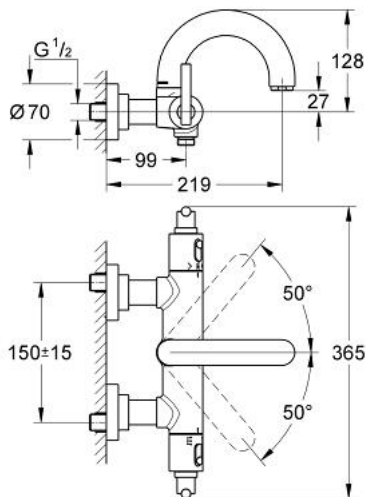

34 062 000 ATRIO THERMOSTAT BATH/SHOWER MIXER

PRODUCT DESCRIPTION

- Colour: chrome
- wall mounted
- wax thermo-element
- with inside-lying spindle
- Aquadimmer with multiple function
- - shut off and flow control
- automatic diverter: bath/shower
- with ceramic disks
- temperature scale handle with SafeStop at 38°C
- integrated non-return valves and dirt strainers
- swivelling tubular spout with Mousseur and stop limiter
- covered S-unions
- Protected against backflow
- with Jota handle
- without shower set
- GROHE EcoJoy - less water, perfect flow
- GROHE LongLife finish

34 062 000 ATRIO THERMOSTAT BATH/SHOWER MIXER

SPARE PARTS, November 2007 – now

- 1: Handle Jota (Spare part-nr. 47324000)
- 1.1: Repl. kit f.handle fastening (Spare part-nr. 08943000)
- 2: Scale handle (Spare part-nr. 06676000)
- 3: Thermo-element 1/2" (Spare part-nr. 47217000)
- 3.1: Stop ring + regulating nut (Spare part-nr. 47300000)
- 3.1.1: Fixing clamp (Spare part-nr. 0574400M)
- 3.2: O-ring $\varnothing 21 \times \varnothing 2$ (Spare part-nr. 0599900M)
- 3.3: O-ring $\varnothing 24 \times \varnothing 2$ (Spare part-nr. 0119600M)
- 4: Seat for thermostat (Spare part-nr. 01460000)
- 5: Sound absorber (Spare part-nr. 47398000)
- 6: Handle for shut-off valve (Spare part-nr. 06654000)
- 7: Temperature limiter (Spare part-nr. 47669000)
- 8: Aquadimmer (Spare part-nr. 47364000)
- 9: Water flow (Spare part-nr. 47376000)
- 10: Screw joint (Spare part-nr. 47323000)
- 10.1: Dirt Strainer (Spare part-nr. 0726400M)
- 10.2: O-ring $\varnothing 17 \times \varnothing 2$ (Spare part-nr. 0305500M)
- 10.3: Non-return valve (Spare part-nr. 08565000)
- 11: Spout (Spare part-nr. 45601000)
- 11.1: Repl.kit f.cast spout (Spare part-nr. 45474000)
- 11.1.1: Safety washer (Spare part-nr. 0585000M)
- 11.2: Mousseur (Spare part-nr. 13927000)
- 12: Socket spanner (Spare part-nr. 19070000)*
- 13: Thermoelement for changed waterways (Spare part-nr. 47657000)*