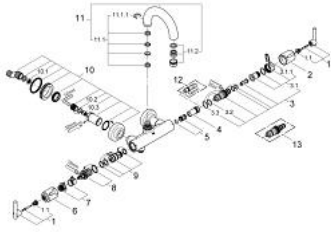

34 062 000 ATRIO THERMOSTAT BATH/SHOWER MIXER

PRODUCT DESCRIPTION

- Colour: chrome
- wall mounted
- wax thermo-element
- with inside-lying spindle
- Aquadimmer with multiple function
- - shut off and flow control
- automatic diverter: bath/shower
- with ceramic disks
- temperature scale handle with SafeStop at 38°C
- integrated non-return valves and dirt strainers
- swivelling tubular spout with Mousseur and stop limiter
- covered S-unions
- Protected against backflow
- with Jota handle
- without shower set
- GROHE EcoJoy - less water, perfect flow
- GROHE LongLife finish

34 062 000 ATRIO THERMOSTAT BATH/SHOWER MIXER

SPARE PARTS, November 2007 – now

- 1: Handle Jota (Spare part-nr. 47324000)
- 1.1: Repl. kit f.handle fastening (Spare part-nr. 08943000)
- 2: Scale handle (Spare part-nr. 06676000)
- 3: Thermo-element 1/2" (Spare part-nr. 47217000)
- 3.1: Stop ring + regulating nut (Spare part-nr. 47300000)
- 3.1.1: Fixing clamp (Spare part-nr. 0574400M)
- 3.2: O-ring $\varnothing 21 \times \varnothing 2$ (Spare part-nr. 0599900M)
- 3.3: O-ring $\varnothing 24 \times \varnothing 2$ (Spare part-nr. 0119600M)
- 4: Seat for thermostat (Spare part-nr. 01460000)
- 5: Sound absorber (Spare part-nr. 47398000)
- 6: Handle for shut-off valve (Spare part-nr. 06654000)
- 7: Temperature limiter (Spare part-nr. 47669000)
- 8: Aquadimmer (Spare part-nr. 47364000)
- 9: Water flow (Spare part-nr. 47376000)
- 10: Screw joint (Spare part-nr. 47323000)
- 10.1: Dirt Strainer (Spare part-nr. 0726400M)
- 10.2: O-ring $\varnothing 17 \times \varnothing 2$ (Spare part-nr. 0305500M)
- 10.3: Non-return valve (Spare part-nr. 08565000)
- 11: Spout (Spare part-nr. 45601000)
- 11.1: Repl.kit f.cast spout (Spare part-nr. 45474000)
- 11.1.1: Safety washer (Spare part-nr. 0585000M)
- 11.2: Mousseur (Spare part-nr. 13927000)
- 12: Socket spanner (Spare part-nr. 19070000)*
- 13: Thermoelement for changed waterways (Spare part-nr. 47657000)*