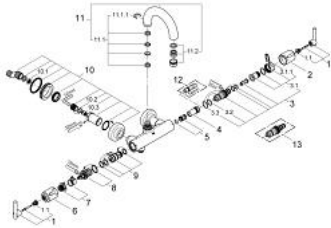

34 062 000 ATRIO THERMOSTATIC BATH MIXER 1/2"

PRODUCT DESCRIPTION

- Colour: chrome
- wall mounted
- wax thermoelement
- with non-rising spindle
- Aquadimmer with multiple function
- shut off and flow control
- diverter bath/shower
- with ceramic disks
- temperature scale handle with GROHE SafeStop at 38°C
- integrated non-return valves and dirt strainers
- swivel tubular spout with mousseur and stop limiter
- covered S-unions
- protected against backflow
- with Jota handle
- without shower set
- GROHE EcoJoy - Less water, perfect flow
- GROHE LongLife finish

34 062 000 ATRIO THERMOSTATIC BATH MIXER 1/2"

SPARE PARTS, 11月 2007 – now

- 1: Handle Jota (Spare part-nr. 47324000)
- 1.1: Snap insert (Spare part-nr. 08943000)
- 2: Temperature scale handle (Spare part-nr. 06676000)
- 3: Thermo-element 1/2" (Spare part-nr. 47217000)
- 3.1: Stop ring + regulating nut (Spare part-nr. 47300000)
- 3.1.1: Fixing clamp (Spare part-nr. 0574400M)
- 3.2: Sealing washer $\varnothing 21 \times \varnothing 2$ (Spare part-nr. 0599900M)
- 3.3: Sealing washer $\varnothing 24 \times \varnothing 2$ (Spare part-nr. 0119600M)
- 4: Seat for thermostat (Spare part-nr. 01460000)
- 5: Buffer (Spare part-nr. 47398000)
- 6: Handle for shut-off valve (Spare part-nr. 06654000)
- 7: Stop (Spare part-nr. 47669000)
- 8: Aquadimmer (Spare part-nr. 47364000)
- 9: Water flow (Spare part-nr. 47376000)
- 10: Screw connection (Spare part-nr. 47323000)
- 10.1: Dirt strainer (Spare part-nr. 0726400M)
- 10.2: O-ring $\varnothing 17 \times \varnothing 2$ (Spare part-nr. 0305500M)
- 10.3: Non-return valve (Spare part-nr. 08565000)
- 11: Spout (Spare part-nr. 45601000)
- 11.1: Spout connection set (Spare part-nr. 45474000)
- 11.1.1: Safety disc (Spare part-nr. 0585000M)
- 11.2: Mousseur (Spare part-nr. 13927000)
- 12: Socket spanner (Spare part-nr. 19070000)*
- 13: Thermo element for reverse waterways (Spare part-nr. 47657000)*