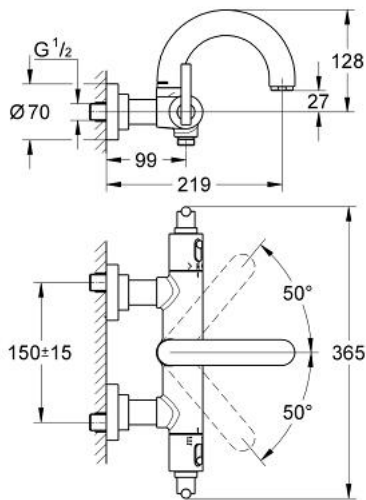

34 062 000 ATRIO THERMOSTATIC BATH MIXER 1/2"

PRODUCT DESCRIPTION

- Colour: chrome
- wall mounted
- wax thermoelement
- with non-rising spindle
- Aquadimmer with multiple function
- shut off and flow control
- diverter bath/shower
- with ceramic disks
- temperature scale handle with GROHE SafeStop at 38°C
- integrated non-return valves and dirt strainers
- swivel tubular spout with mousseur and stop limiter
- covered S-unions
- protected against backflow
- with Jota handle
- without shower set
- GROHE EcoJoy - Less water, perfect flow
- GROHE LongLife finish

34 062 000 ATRIO THERMOSTATIC BATH MIXER 1/2"

SPARE PARTS, 11月 2007 – now

- 1: Handle Jota (Spare part-nr. 47324000)
- 1.1: Snap insert (Spare part-nr. 08943000)
- 2: Temperature scale handle (Spare part-nr. 06676000)
- 3: Thermo-element 1/2" (Spare part-nr. 47217000)
- 3.1: Stop ring + regulating nut (Spare part-nr. 47300000)
- 3.1.1: Fixing clamp (Spare part-nr. 0574400M)
- 3.2: Sealing washer $\varnothing 21 \times \varnothing 2$ (Spare part-nr. 0599900M)
- 3.3: Sealing washer $\varnothing 24 \times \varnothing 2$ (Spare part-nr. 0119600M)
- 4: Seat for thermostat (Spare part-nr. 01460000)
- 5: Buffer (Spare part-nr. 47398000)
- 6: Handle for shut-off valve (Spare part-nr. 06654000)
- 7: Stop (Spare part-nr. 47669000)
- 8: Aquadimmer (Spare part-nr. 47364000)
- 9: Water flow (Spare part-nr. 47376000)
- 10: Screw connection (Spare part-nr. 47323000)
- 10.1: Dirt strainer (Spare part-nr. 0726400M)
- 10.2: O-ring $\varnothing 17 \times \varnothing 2$ (Spare part-nr. 0305500M)
- 10.3: Non-return valve (Spare part-nr. 08565000)
- 11: Spout (Spare part-nr. 45601000)
- 11.1: Spout connection set (Spare part-nr. 45474000)
- 11.1.1: Safety disc (Spare part-nr. 0585000M)
- 11.2: Mousseur (Spare part-nr. 13927000)
- 12: Socket spanner (Spare part-nr. 19070000)*
- 13: Thermo element for reverse waterways (Spare part-nr. 47657000)*