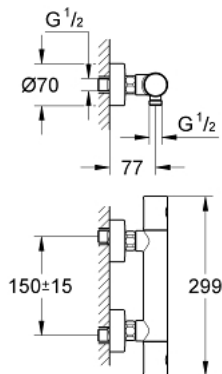

34 065 000 GROHTHERM 1000 COSMOPOLITAN THERMOSTAT SHOWER MIXER

PRODUCT DESCRIPTION

- Colour: chrome
- wall mounted
- GROHE TurboStat - compact cartridge with wax thermoelement
- integrated mixed water shut off
- ceramic headpart 1/2", 180°
- volume handle with EcoButton (economy button with individually adjustable economy stop)
- GROHE SafeStop - safety button at 38°C
- shower outlet below 1/2"
- built-in non return valves
- dirt strainers
- S-unions
- metal escutcheon
- Protected against backflow
- GROHE LongLife finish

34 065 000 GROHTHERM 1000 COSMOPOLITAN THERMOSTAT SHOWER MIXER

SPARE PARTS, July 2008 – now

- 1: Handle (Spare part-nr. 47718000)
- 1.1: Cap (Spare part-nr. 6458500M)
- 2: Fitting ring (Spare part-nr. 47743000)
- 3: Thermostatic compact cartridge 1/2" (Spare part-nr. 47439000)
- 4: Ceramic headpart, 1/2" (Spare part-nr. 45346000)
- 4.1: O-ring $\varnothing 18.2 \times \varnothing 1.7$ (Spare part-nr. 0392400M)
- 5: Non-return valve (Spare part-nr. 47189000)
- 5.1: Dirt Strainer (Spare part-nr. 0726400M)
- 5.2: Non-return valve (Spare part-nr. 08565000)
- 5.3: O-ring $\varnothing 17 \times \varnothing 2$ (Spare part-nr. 0305500M)
- 6: S-union (Spare part-nr. 12662000)
- 7: Non-return valve (Spare part-nr. 08565000)
- 8: Extension 3/4", 20 mm (Spare part-nr. 0713000M)*
- 9: Socket spanner (Spare part-nr. 19332000)*
- 10: GROHE TurboStat cartridge 1/2" (Spare part-nr. 47175000)*