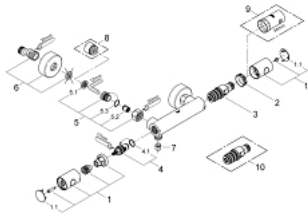

34 065 000 GROHTHERM 1000 COSMOPOLITAN THERMOSTAT SHOWER MIXER

PRODUCT DESCRIPTION

- Colour: chrome
- wall mounted
- GROHE TurboStat - compact cartridge with wax thermoelement
- integrated mixed water shut off
- ceramic headpart 1/2", 180°
- volume handle with EcoButton (economy button with individually adjustable economy stop)
- GROHE SafeStop - safety button at 38°C
- shower outlet below 1/2"
- built-in non return valves
- dirt strainers
- S-unions
- metal escutcheon
- Protected against backflow
- GROHE LongLife finish

34 065 000 GROHTHERM 1000 COSMOPOLITAN THERMOSTAT SHOWER MIXER

SPARE PARTS, July 2008 – now

- 1: Handle (Spare part-nr. 47718000)
- 1.1: Cap (Spare part-nr. 6458500M)
- 2: Fitting ring (Spare part-nr. 47743000)
- 3: Thermostatic compact cartridge 1/2" (Spare part-nr. 47439000)
- 4: Ceramic headpart, 1/2" (Spare part-nr. 45346000)
- 4.1: O-ring $\varnothing 18.2 \times \varnothing 1.7$ (Spare part-nr. 0392400M)
- 5: Non-return valve (Spare part-nr. 47189000)
- 5.1: Dirt Strainer (Spare part-nr. 0726400M)
- 5.2: Non-return valve (Spare part-nr. 08565000)
- 5.3: O-ring $\varnothing 17 \times \varnothing 2$ (Spare part-nr. 0305500M)
- 6: S-union (Spare part-nr. 12662000)
- 7: Non-return valve (Spare part-nr. 08565000)
- 8: Extension 3/4", 20 mm (Spare part-nr. 0713000M)*
- 9: Socket spanner (Spare part-nr. 19332000)*
- 10: GROHE TurboStat cartridge 1/2" (Spare part-nr. 47175000)*