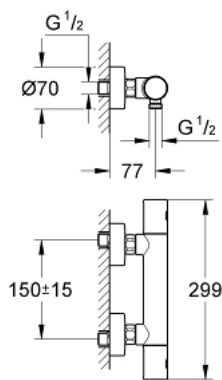

34 065 000 **GROHTHERM 1000 COSMOPOLITAN THERMOSTATIC SHOWER MIXER 1/2"**

PRODUCT DESCRIPTION

- Colour: chrome
- wall mounted
- GROHE TurboStat - compact cartridge with wax thermoelement
- integrated mixed water shut off
- Carbodur ceramic headpart 1/2", 180°
- volume handle with GROHE EcoButton (economy button with individually adjustable economy stop)
- GROHE SafeStop safety button at 38°C
- shower bottom outlet 1/2"
- built-in non return valves
- dirt strainers
- S-unions
- metal escutcheons
- protected against backflow
- GROHE LongLife finish

34 065 000 GROHTHERM 1000 COSMOPOLITAN THERMOSTATIC SHOWER MIXER 1/2"

SPARE PARTS, 7月 2008 – now

- 1: Handle (Spare part-nr. 47718000)
- 1.1: Cover cap (Spare part-nr. 6458500M)
- 2: Fitting ring (Spare part-nr. 47743000)
- 3: Thermostatic compact cartridge 1/2" (Spare part-nr. 47439000)
- 4: Ceramic headpart 1/2" (Spare part-nr. 45346000)
- 4.1: O-ring $\varnothing 18.2 \times \varnothing 1.7$ (Spare part-nr. 0392400M)
- 5: Non-return valve (Spare part-nr. 47189000)
- 5.1: Dirt strainer (Spare part-nr. 0726400M)
- 5.2: Non-return valve (Spare part-nr. 08565000)
- 5.3: O-ring $\varnothing 17 \times \varnothing 2$ (Spare part-nr. 0305500M)
- 6: S-union (Spare part-nr. 12662000)
- 7: Non-return valve (Spare part-nr. 08565000)
- 8: Extension 3/4", 20 mm (Spare part-nr. 0713000M)*
- 9: Socket spanner (Spare part-nr. 19332000)*
- 10: GROHE TurboStat cartridge 1/2" (Spare part-nr. 47175000)*