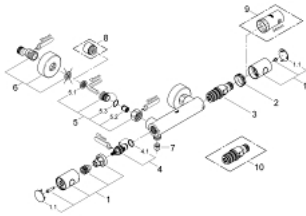

34 065 000 **GROHTHERM 1000 COSMOPOLITAN THERMOSTATIC SHOWER MIXER 1/2"**

PRODUCT DESCRIPTION

- Colour: chrome
- wall mounted
- GROHE TurboStat - compact cartridge with wax thermoelement
- integrated mixed water shut off
- Carbodur ceramic headpart 1/2", 180°
- volume handle with GROHE EcoButton (economy button with individually adjustable economy stop)
- GROHE SafeStop safety button at 38°C
- shower bottom outlet 1/2"
- built-in non return valves
- dirt strainers
- S-unions
- metal escutcheons
- protected against backflow
- GROHE LongLife finish

34 065 000 GROHTHERM 1000 COSMOPOLITAN THERMOSTATIC SHOWER MIXER 1/2"

SPARE PARTS, 7月 2008 – now

- 1: Handle (Spare part-nr. 47718000)
- 1.1: Cover cap (Spare part-nr. 6458500M)
- 2: Fitting ring (Spare part-nr. 47743000)
- 3: Thermostatic compact cartridge 1/2" (Spare part-nr. 47439000)
- 4: Ceramic headpart 1/2" (Spare part-nr. 45346000)
- 4.1: O-ring $\varnothing 18.2 \times \varnothing 1.7$ (Spare part-nr. 0392400M)
- 5: Non-return valve (Spare part-nr. 47189000)
- 5.1: Dirt strainer (Spare part-nr. 0726400M)
- 5.2: Non-return valve (Spare part-nr. 08565000)
- 5.3: O-ring $\varnothing 17 \times \varnothing 2$ (Spare part-nr. 0305500M)
- 6: S-union (Spare part-nr. 12662000)
- 7: Non-return valve (Spare part-nr. 08565000)
- 8: Extension 3/4", 20 mm (Spare part-nr. 0713000M)*
- 9: Socket spanner (Spare part-nr. 19332000)*
- 10: GROHE TurboStat cartridge 1/2" (Spare part-nr. 47175000)*