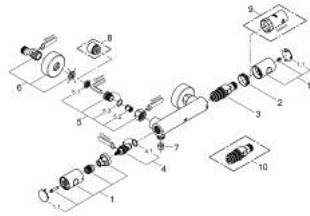

34 065 002 GROHTHERM 1000 COSMOPOLITAN M THERMOSTAT SHOWER MIXER

PRODUCT DESCRIPTION

- Colour: chrome
- wall mounted
- GROHE LongLife finish
- GROHE MetalGrip ergonomically shaped metal handles
- GROHE SafeStop - safety button at 38°C
- GROHE SafeStop Plus - optional temperature limiter at 43°C included
- GROHE TurboStat - compact cartridge with wax thermoelement
- integrated mixed water shut off
- volume handle with EcoButton (economy button with individually adjustable economy stop)
- ceramic headpart 1/2", 180°
- shower outlet below 1/2"
- built-in non return valves
- dirt strainers
- Protected against backflow
- S-unions
- metal escutcheon
- GROHE EcoJoy - less water, perfect flow

34 065 002 GROHTHERM 1000 COSMOPOLITAN M THERMOSTAT SHOWER MIXER

SPARE PARTS, February 2014 – now

- 1: Costa metal handle 1/2" (Spare part-nr. 47984000)
 - 1.1: Cap (Spare part-nr. 6458500M)
 - 2: Fitting ring (Spare part-nr. 47743000)
 - 3: Thermostatic compact cartridge 1/2" (Spare part-nr. 47439000)
 - 4: Ceramic headpart, 1/2" (Spare part-nr. 45346000)
 - 4.1: O-ring $\varnothing 18.2 \times \varnothing 1.7$ (Spare part-nr. 0392400M)
 - 5: Non-return valve (Spare part-nr. 47189000)
 - 5.1: Dirt Strainer (Spare part-nr. 0726400M)
 - 5.2: Non-return valve (Spare part-nr. 08565000)
 - 5.3: O-ring $\varnothing 17 \times \varnothing 2$ (Spare part-nr. 0305500M)
 - 6: S-union (Spare part-nr. 12662000)
 - 7: Non-return valve (Spare part-nr. 08565000)
 - 8: Extension 3/4", 20 mm (Spare part-nr. 0713000M)*
 - 9: Socket spanner (Spare part-nr. 19332000)*
 - 10: GROHE TurboStat cartridge 1/2" (Spare part-nr. 47175000)*
- * Optional accessories