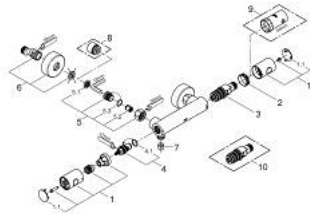

34 065 002 GROHTHERM 1000 COSMOPOLITAN M THERMOSTAT SHOWER MIXER

PRODUCT DESCRIPTION

- Colour: chrome
- wall mounted
- GROHE LongLife finish
- GROHE MetalGrip ergonomically shaped metal handles
- GROHE SafeStop - safety button at 38°C
- GROHE SafeStop Plus - optional temperature limiter at 43°C included
- GROHE TurboStat - compact cartridge with wax thermoelement
- integrated mixed water shut off
- volume handle with FlowControl Button (button with individually adjustable stop)
- ceramic headpart 1/2", 180°
- shower outlet below 1/2"
- built-in non return valves
- dirt strainers
- Protected against backflow
- S-unions
- metal escutcheon

34 065 002 GROHTHERM 1000 COSMOPOLITAN M THERMOSTAT SHOWER MIXER

SPARE PARTS, February 2014 – now

- 1: Costa metal handle 1/2" (Spare part-nr. 47984000)
 - 1.1: Cap (Spare part-nr. 6458500M)
 - 2: Fitting ring (Spare part-nr. 47743000)
 - 3: Thermostatic compact cartridge 1/2" (Spare part-nr. 47439000)
 - 4: Ceramic headpart, 1/2" (Spare part-nr. 45346000)
 - 4.1: O-ring $\varnothing 18.2 \times \varnothing 1.7$ (Spare part-nr. 0392400M)
 - 5: Non-return valve (Spare part-nr. 47189000)
 - 5.1: Dirt Strainer (Spare part-nr. 0726400M)
 - 5.2: Non-return valve (Spare part-nr. 08565000)
 - 5.3: O-ring $\varnothing 17 \times \varnothing 2$ (Spare part-nr. 0305500M)
 - 6: S-union (Spare part-nr. 12662000)
 - 7: Non-return valve (Spare part-nr. 08565000)
 - 8: Extension 3/4", 20 mm (Spare part-nr. 0713000M)*
 - 9: Socket spanner (Spare part-nr. 19332000)*
 - 10: GROHE TurboStat cartridge 1/2" (Spare part-nr. 47175000)*
- * Optional accessories