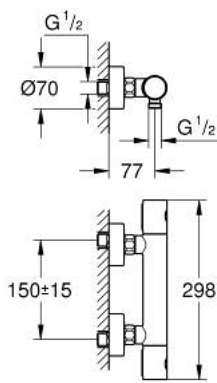

34 065 002 GROHTHERM 1000 COSMOPOLITAN M THERMOSTAT SHOWER MIXER

PRODUCT DESCRIPTION

- Colour: chrome
- wall mounted
- GROHE LongLife finish
- GROHE MetalGrip ergonomically shaped metal handles
- GROHE SafeStop - safety button at 38°C
- GROHE SafeStop Plus - optional temperature limiter at 43°C included
- GROHE TurboStat - compact cartridge with wax thermoelement
- integrated mixed water shut off
- volume handle with FlowControl Button (button with individually adjustable stop)
- ceramic headpart 1/2", 180°
- shower outlet below 1/2"
- built-in non return valves
- dirt strainers
- Protected against backflow
- S-unions
- metal escutcheon

34 065 002 GROHTHERM 1000 COSMOPOLITAN M THERMOSTAT SHOWER MIXER

SPARE PARTS, February 2014 – now

- 1: Costa metal handle 1/2" (Spare part-nr. 47984000)
 - 1.1: Cap (Spare part-nr. 6458500M)
 - 2: Fitting ring (Spare part-nr. 47743000)
 - 3: Thermostatic compact cartridge 1/2" (Spare part-nr. 47439000)
 - 4: Ceramic headpart, 1/2" (Spare part-nr. 45346000)
 - 4.1: O-ring $\varnothing 18.2 \times \varnothing 1.7$ (Spare part-nr. 0392400M)
 - 5: Non-return valve (Spare part-nr. 47189000)
 - 5.1: Dirt Strainer (Spare part-nr. 0726400M)
 - 5.2: Non-return valve (Spare part-nr. 08565000)
 - 5.3: O-ring $\varnothing 17 \times \varnothing 2$ (Spare part-nr. 0305500M)
 - 6: S-union (Spare part-nr. 12662000)
 - 7: Non-return valve (Spare part-nr. 08565000)
 - 8: Extension 3/4", 20 mm (Spare part-nr. 0713000M)*
 - 9: Socket spanner (Spare part-nr. 19332000)*
 - 10: GROHE TurboStat cartridge 1/2" (Spare part-nr. 47175000)*
- * Optional accessories