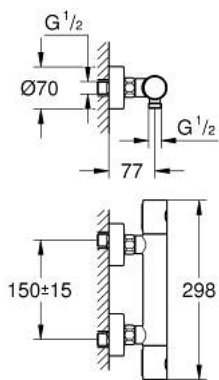

34 065 002 GROHTHERM 1000 COSMOPOLITAN M THERMOSTAT SHOWER MIXER

PRODUCT DESCRIPTION

- Colour: chrome
- wall mounted
- GROHE LongLife finish
- GROHE MetalGrip ergonomically shaped metal handles
- GROHE SafeStop - safety button at 38°C
- GROHE SafeStop Plus - optional temperature limiter at 43°C included
- GROHE TurboStat - compact cartridge with wax thermoelement
- integrated mixed water shut off
- volume handle with EcoButton (economy button with individually adjustable economy stop)
- ceramic headpart 1/2", 180°
- shower outlet below 1/2"
- built-in non return valves
- dirt strainers
- Protected against backflow
- S-unions
- metal escutcheon
- GROHE EcoJoy - less water, perfect flow

34 065 002 GROHTHERM 1000 COSMOPOLITAN M THERMOSTAT SHOWER MIXER

SPARE PARTS, February 2014 – now

- 1: Costa metal handle 1/2" (Spare part-nr. 47984000)
 - 1.1: Cap (Spare part-nr. 6458500M)
 - 2: Fitting ring (Spare part-nr. 47743000)
 - 3: Thermostatic compact cartridge 1/2" (Spare part-nr. 47439000)
 - 4: Ceramic headpart, 1/2" (Spare part-nr. 45346000)
 - 4.1: O-ring $\varnothing 18.2 \times \varnothing 1.7$ (Spare part-nr. 0392400M)
 - 5: Non-return valve (Spare part-nr. 47189000)
 - 5.1: Dirt Strainer (Spare part-nr. 0726400M)
 - 5.2: Non-return valve (Spare part-nr. 08565000)
 - 5.3: O-ring $\varnothing 17 \times \varnothing 2$ (Spare part-nr. 0305500M)
 - 6: S-union (Spare part-nr. 12662000)
 - 7: Non-return valve (Spare part-nr. 08565000)
 - 8: Extension 3/4", 20 mm (Spare part-nr. 0713000M)*
 - 9: Socket spanner (Spare part-nr. 19332000)*
 - 10: GROHE TurboStat cartridge 1/2" (Spare part-nr. 47175000)*
- * Optional accessories