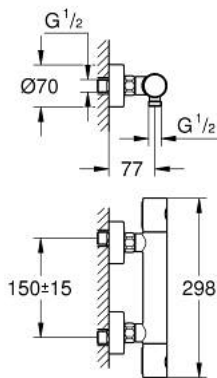

## 34 065 002 GROHTHERM 1000 COSMOPOLITAN M THERMOSTATIC SHOWER MIXER 1/2"

### PRODUCT DESCRIPTION

- Colour: chrome
- wall mounted
- GROHE LongLife finish
- GROHE MetalGrip ergonomically shaped metal handles
- GROHE SafeStop safety button at 38°C
- GROHE SafeStop Plus optional temperature limiter at 43°C included
- GROHE TurboStat - compact cartridge with wax thermoelement
- integrated mixed water shut off
- volume handle with GROHE EcoButton (economy button with individually adjustable economy stop)
- ceramic headpart 1/2", 180°
- shower bottom outlet 1/2"
- built-in non return valves
- dirt strainers
- protected against backflow
- S-unions
- metal escutcheon

34 065 002 **GROHTHERM 1000 COSMOPOLITAN M THERMOSTATIC SHOWER MIXER**  
**1/2"**

**SPARE PARTS**, 2月 2014 – now

- 1: Metal handle 1/2" (Spare part-nr. 47984000)
- 1.1: Cover cap (Spare part-nr. 6458500M)
- 2: Fitting ring (Spare part-nr. 47743000)
- 3: Thermostatic compact cartridge 1/2" (Spare part-nr. 47439000)
- 4: Ceramic headpart 1/2" (Spare part-nr. 45346000)
- 4.1: O-ring  $\varnothing 18.2 \times \varnothing 1.7$  (Spare part-nr. 0392400M)
- 5: Non-return valve (Spare part-nr. 47189000)
- 5.1: Dirt strainer (Spare part-nr. 0726400M)
- 5.2: Non-return valve (Spare part-nr. 08565000)
- 5.3: O-ring  $\varnothing 17 \times \varnothing 2$  (Spare part-nr. 0305500M)
- 6: S-union (Spare part-nr. 12662000)
- 7: Non-return valve (Spare part-nr. 08565000)
- 8: Extension 3/4", 20 mm (Spare part-nr. 0713000M)\*
- 9: Socket spanner (Spare part-nr. 19332000)\*
- 10: GROHE TurboStat cartridge 1/2" (Spare part-nr. 47175000)\*