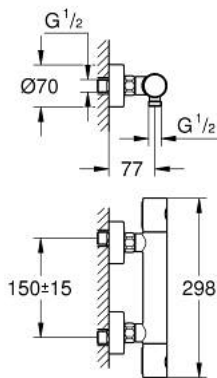

34 065 002 GROHTHERM 1000 COSMOPOLITAN M THERMOSTATIC SHOWER MIXER 1/2"

PRODUCT DESCRIPTION

- Colour: chrome
- wall mounted
- GROHE LongLife finish
- GROHE MetalGrip ergonomically shaped metal handles
- GROHE SafeStop safety button at 38°C
- GROHE SafeStop Plus optional temperature limiter at 43°C included
- GROHE TurboStat - compact cartridge with wax thermoelement
- integrated mixed water shut off
- volume handle with FlowControl Button (button with individually adjustable stop)
- ceramic headpart 1/2", 180°
- shower bottom outlet 1/2"
- built-in non return valves
- dirt strainers
- protected against backflow
- S-unions
- metal escutcheon

34 065 002 GROHTHERM 1000 COSMOPOLITAN M THERMOSTATIC SHOWER MIXER 1/2"

SPARE PARTS, 2月 2014 – now

- 1: Metal handle 1/2" (Spare part-nr. 47984000)
- 1.1: Cover cap (Spare part-nr. 6458500M)
- 2: Fitting ring (Spare part-nr. 47743000)
- 3: Thermostatic compact cartridge 1/2" (Spare part-nr. 47439000)
- 4: Ceramic headpart 1/2" (Spare part-nr. 45346000)
 - 4.1: O-ring $\varnothing 18.2 \times \varnothing 1.7$ (Spare part-nr. 0392400M)
- 5: Non-return valve (Spare part-nr. 47189000)
 - 5.1: Dirt strainer (Spare part-nr. 0726400M)
 - 5.2: Non-return valve (Spare part-nr. 08565000)
 - 5.3: O-ring $\varnothing 17 \times \varnothing 2$ (Spare part-nr. 0305500M)
- 6: S-union (Spare part-nr. 12662000)
- 7: Non-return valve (Spare part-nr. 08565000)
- 8: Extension 3/4", 20 mm (Spare part-nr. 0713000M)*
- 9: Socket spanner (Spare part-nr. 19332000)*
- 10: GROHE TurboStat cartridge 1/2" (Spare part-nr. 47175000)*