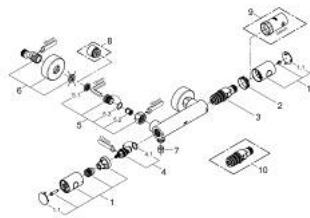

34 065 002 GROHTHERM 1000 COSMOPOLITAN M THERMOSTATIC SHOWER MIXER 1/2"

PRODUCT DESCRIPTION

- Colour: chrome
- wall mounted
- GROHE LongLife finish
- GROHE MetalGrip ergonomically shaped metal handles
- GROHE SafeStop safety button at 38°C
- GROHE SafeStop Plus optional temperature limiter at 43°C included
- GROHE TurboStat - compact cartridge with wax thermoelement
- integrated mixed water shut off
- volume handle with FlowControl Button (button with individually adjustable stop)
- ceramic headpart 1/2", 180°
- shower bottom outlet 1/2"
- built-in non return valves
- dirt strainers
- protected against backflow
- S-unions
- metal escutcheon

34 065 002 GROHTHERM 1000 COSMOPOLITAN M THERMOSTATIC SHOWER MIXER 1/2"

SPARE PARTS, 2月 2014 – now

- 1: Metal handle 1/2" (Spare part-nr. 47984000)
- 1.1: Cover cap (Spare part-nr. 6458500M)
- 2: Fitting ring (Spare part-nr. 47743000)
- 3: Thermostatic compact cartridge 1/2" (Spare part-nr. 47439000)
- 4: Ceramic headpart 1/2" (Spare part-nr. 45346000)
 - 4.1: O-ring $\varnothing 18.2 \times \varnothing 1.7$ (Spare part-nr. 0392400M)
- 5: Non-return valve (Spare part-nr. 47189000)
 - 5.1: Dirt strainer (Spare part-nr. 0726400M)
 - 5.2: Non-return valve (Spare part-nr. 08565000)
 - 5.3: O-ring $\varnothing 17 \times \varnothing 2$ (Spare part-nr. 0305500M)
- 6: S-union (Spare part-nr. 12662000)
- 7: Non-return valve (Spare part-nr. 08565000)
- 8: Extension 3/4", 20 mm (Spare part-nr. 0713000M)*
- 9: Socket spanner (Spare part-nr. 19332000)*
- 10: GROHE TurboStat cartridge 1/2" (Spare part-nr. 47175000)*