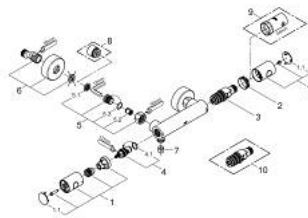

## 34 065 002 GROHTHERM 1000 COSMOPOLITAN M THERMOSTATIC SHOWER MIXER 1/2"

### PRODUCT DESCRIPTION

- Colour: chrome
- wall mounted
- GROHE LongLife finish
- GROHE MetalGrip ergonomically shaped metal handles
- GROHE SafeStop safety button at 38°C
- GROHE SafeStop Plus optional temperature limiter at 43°C included
- GROHE TurboStat - compact cartridge with wax thermoelement
- integrated mixed water shut off
- volume handle with GROHE EcoButton (economy button with individually adjustable economy stop)
- ceramic headpart 1/2", 180°
- shower bottom outlet 1/2"
- built-in non return valves
- dirt strainers
- protected against backflow
- S-unions
- metal escutcheon

34 065 002 **GROHTHERM 1000 COSMOPOLITAN M THERMOSTATIC SHOWER MIXER**  
**1/2"**

**SPARE PARTS**, 2月 2014 – now

- 1: Metal handle 1/2" (Spare part-nr. 47984000)
- 1.1: Cover cap (Spare part-nr. 6458500M)
- 2: Fitting ring (Spare part-nr. 47743000)
- 3: Thermostatic compact cartridge 1/2" (Spare part-nr. 47439000)
- 4: Ceramic headpart 1/2" (Spare part-nr. 45346000)
- 4.1: O-ring  $\varnothing 18.2 \times \varnothing 1.7$  (Spare part-nr. 0392400M)
- 5: Non-return valve (Spare part-nr. 47189000)
- 5.1: Dirt strainer (Spare part-nr. 0726400M)
- 5.2: Non-return valve (Spare part-nr. 08565000)
- 5.3: O-ring  $\varnothing 17 \times \varnothing 2$  (Spare part-nr. 0305500M)
- 6: S-union (Spare part-nr. 12662000)
- 7: Non-return valve (Spare part-nr. 08565000)
- 8: Extension 3/4", 20 mm (Spare part-nr. 0713000M)\*
- 9: Socket spanner (Spare part-nr. 19332000)\*
- 10: GROHE TurboStat cartridge 1/2" (Spare part-nr. 47175000)\*