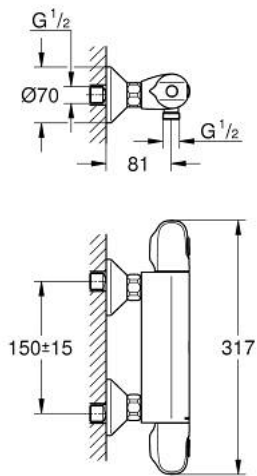

34 143 003 GROHTHERM 1000 THERMOSTATIC SHOWER MIXER 1/2"

PRODUCT DESCRIPTION

- Colour: chrome
- wall mounted
- GROHE CoolTouch safety housing
- GROHE LongLife finish
- GROHE MetalGrip ergonomically shaped metal handles
- GROHE SafeStop safety button at 38°C
- GROHE SafeStop Plus optional temperature limiter at 43°C included
- GROHE TurboStat - compact cartridge with wax thermoelement
- integrated mixed water shut off
- volume handle with GROHE EcoButton (economy button with individually adjustable economy stop)
- ceramic headpart 1/2", 180°
- shower bottom outlet 1/2"
- built-in non return valves
- dirt strainers
- protected against backflow
- S-unions
- metal escutcheon
- GROHE EcoJoy - Less water, perfect flow

34 143 003 GROHTHERM 1000 THERMOSTATIC SHOWER MIXER 1/2"

SPARE PARTS, 2月 2014 – now

- 1: Shut-off handle (Spare part-nr. 47972000)
- 1.1: Cover cap (Spare part-nr. 4797400M)
- 2: Ceramic headpart 1/2" (Spare part-nr. 45346000)
- 2.1: O-ring $\varnothing 18.2 \times \varnothing 1.7$ (Spare part-nr. 0392400M)
- 3: Temperature control handle (Spare part-nr. 47973000)
- 3.1: Cover cap (Spare part-nr. 4797400M)
- 4: Fitting ring (Spare part-nr. 47743000)
- 5: Thermostatic compact cartridge 1/2" (Spare part-nr. 47439000)
- 6: Race (Spare part-nr. 47975000)
- 7: Non-return valve (Spare part-nr. 08565000)
- 8: Non-return valve (Spare part-nr. 47189000)
- 8.1: Dirt strainer (Spare part-nr. 0726400M)
- 8.2: Non-return valve (Spare part-nr. 08565000)
- 8.3: O-ring $\varnothing 17 \times \varnothing 2$ (Spare part-nr. 0305500M)
- 9: S-union (Spare part-nr. 12075000)
- 9.1: Seal (Spare part-nr. 0138600M)
- 9.2: Escutcheon (Spare part-nr. 0221000M)
- 10: Extension 3/4", 20 mm (Spare part-nr. 0713000M)*
- 11: Special spanner (Spare part-nr. 19377000)*
- 12: Socket spanner (Spare part-nr. 19332000)*
- 13: GROHE TurboStat cartridge 1/2" (Spare part-nr. 47175000)*