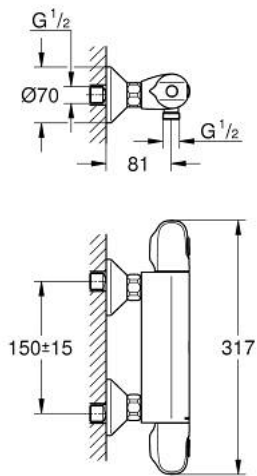

34 143 003 GROHTHERM 1000 THERMOSTATIC SHOWER MIXER 1/2"

PRODUCT DESCRIPTION

- Colour: chrome
- wall mounted
- GROHE CoolTouch safety housing
- GROHE LongLife finish
- GROHE MetalGrip ergonomically shaped metal handles
- GROHE SafeStop safety button at 38°C
- GROHE SafeStop Plus optional temperature limiter at 43°C included
- GROHE TurboStat - compact cartridge with wax thermoelement
- integrated mixed water shut off
- volume handle with FlowControl Button (button with individually adjustable stop)
- ceramic headpart 1/2", 180°
- shower bottom outlet 1/2"
- built-in non return valves
- dirt strainers
- protected against backflow
- S-unions
- metal escutcheon
- GROHE EcoJoy - Less water, perfect flow

34 143 003 GROHTHERM 1000 THERMOSTATIC SHOWER MIXER 1/2"

SPARE PARTS, 2月 2014 – now

- 1: Shut-off handle (Spare part-nr. 47972000)
- 1.1: Cover cap (Spare part-nr. 4797400M)
- 2: Ceramic headpart 1/2" (Spare part-nr. 45346000)
- 2.1: O-ring $\varnothing 18.2 \times \varnothing 1.7$ (Spare part-nr. 0392400M)
- 3: Temperature control handle (Spare part-nr. 47973000)
- 3.1: Cover cap (Spare part-nr. 4797400M)
- 4: Fitting ring (Spare part-nr. 47743000)
- 5: Thermostatic compact cartridge 1/2" (Spare part-nr. 47439000)
- 6: Race (Spare part-nr. 47975000)
- 7: Non-return valve (Spare part-nr. 08565000)
- 8: Non-return valve (Spare part-nr. 47189000)
- 8.1: Dirt strainer (Spare part-nr. 0726400M)
- 8.2: Non-return valve (Spare part-nr. 08565000)
- 8.3: O-ring $\varnothing 17 \times \varnothing 2$ (Spare part-nr. 0305500M)
- 9: S-union (Spare part-nr. 12075000)
- 9.1: Seal (Spare part-nr. 0138600M)
- 9.2: Escutcheon (Spare part-nr. 0221000M)
- 10: Extension 3/4", 20 mm (Spare part-nr. 0713000M)*
- 11: Special spanner (Spare part-nr. 19377000)*
- 12: Socket spanner (Spare part-nr. 19332000)*
- 13: GROHE TurboStat cartridge 1/2" (Spare part-nr. 47175000)*