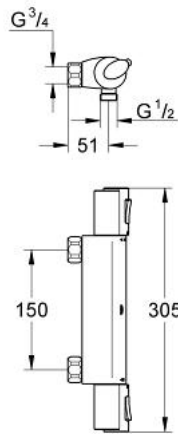

34 146 000 GROHTHERM 1000 THERMOSTAT SHOWER MIXER

PRODUCT DESCRIPTION

- Colour: chrome
- wall mounted
- GROHE TurboStat - compact cartridge with wax thermoelement
- integrated mixed water shut off
- ceramic headpart 1/2", 180°
- volume handle with FlowControl Button (button with individually adjustable stop)
- GROHE SafeStop - safety button at 38°C
- shower outlet below 1/2"
- built-in non return valves
- dirt strainers
- without connection unions
- Protected against backflow
- GROHE EcoJoy - less water, perfect flow
- GROHE LongLife finish

34 146 000 GROHTHERM 1000 THERMOSTAT SHOWER MIXER

SPARE PARTS, February 2004 – now

1: Scale handle (Spare part-nr. 47737000)

1.1: Cap (Spare part-nr. 1009900M)

2: Fitting ring (Spare part-nr. 47743000)

3: Thermostatic compact cartridge 1/2" (Spare part-nr. 47439000)

4: Handle for shut-off valve with economy device (Spare part-nr. 47736000)

4.1: Cap (Spare part-nr. 1009900M)

5: Ceramic headpart, 1/2" (Spare part-nr. 45346000)

5.1: O-ring $\varnothing 18.2 \times \varnothing 1.7$ (Spare part-nr. 0392400M)

7: Socket spanner (Spare part-nr. 19332000)*

8: Scale handle (Spare part-nr. 47739000)*

9: GROHE TurboStat cartridge 1/2" (Spare part-nr. 47175000)*

* Optional accessories