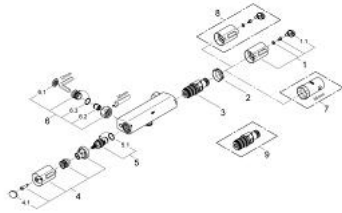

34 146 000 GROHTHERM 1000 THERMOSTAT SHOWER MIXER

PRODUCT DESCRIPTION

- Colour: chrome
- wall mounted
- GROHE TurboStat - compact cartridge with wax thermoelement
- integrated mixed water shut off
- ceramic headpart 1/2", 180°
- volume handle with FlowControl Button (button with individually adjustable stop)
- GROHE SafeStop - safety button at 38°C
- shower outlet below 1/2"
- built-in non return valves
- dirt strainers
- without connection unions
- Protected against backflow
- GROHE EcoJoy - less water, perfect flow
- GROHE LongLife finish

34 146 000 GROHTHERM 1000 THERMOSTAT SHOWER MIXER

SPARE PARTS, February 2004 – now

1: Scale handle (Spare part-nr. 47737000)

1.1: Cap (Spare part-nr. 1009900M)

2: Fitting ring (Spare part-nr. 47743000)

3: Thermostatic compact cartridge 1/2" (Spare part-nr. 47439000)

4: Handle for shut-off valve with economy device (Spare part-nr. 47736000)

4.1: Cap (Spare part-nr. 1009900M)

5: Ceramic headpart, 1/2" (Spare part-nr. 45346000)

5.1: O-ring $\varnothing 18.2 \times \varnothing 1.7$ (Spare part-nr. 0392400M)

7: Socket spanner (Spare part-nr. 19332000)*

8: Scale handle (Spare part-nr. 47739000)*

9: GROHE TurboStat cartridge 1/2" (Spare part-nr. 47175000)*

* Optional accessories