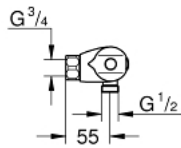

34 146 003 GROHTHERM 1000 THERMOSTAT SHOWER MIXER

PRODUCT DESCRIPTION

- Colour: chrome
- wall mounted
- GROHE CoolTouch safety housing
- GROHE LongLife finish
- GROHE MetalGrip ergonomically shaped metal handles
- GROHE SafeStop - safety button at 38°C
- GROHE SafeStop Plus - optional temperature limiter at 43°C included
- GROHE TurboStat - compact cartridge with wax thermoelement
- integrated mixed water shut off
- volume handle with FlowControl Button (button with individually adjustable stop)
- ceramic headpart 1/2", 180°
- shower outlet below 1/2"
- built-in non return valves
- dirt strainers
- Protected against backflow
- without connection unions
- GROHE EcoJoy - less water, perfect flow

34 146 003 GROHTHERM 1000 THERMOSTAT SHOWER MIXER

SPARE PARTS, February 2014 – now

- 1: Shut-off handle (Spare part-nr. 47972000)
- 1.1: Cap (Spare part-nr. 4797400M)
- 2: Ceramic headpart, 1/2" (Spare part-nr. 45346000)
- 2.1: O-ring $\varnothing 18.2 \times \varnothing 1.7$ (Spare part-nr. 0392400M)
- 3: Temperature control handle (Spare part-nr. 47973000)
- 3.1: Cap (Spare part-nr. 4797400M)
- 4: Fitting ring (Spare part-nr. 47743000)
- 5: Thermostatic compact cartridge 1/2" (Spare part-nr. 47439000)
- 6: Race (Spare part-nr. 47975000)
- 7: Non-return valve (Spare part-nr. 47189000)
- 7.1: Dirt Strainer (Spare part-nr. 0726400M)
- 7.2: Non-return valve (Spare part-nr. 08565000)
- 7.3: O-ring $\varnothing 17 \times \varnothing 2$ (Spare part-nr. 0305500M)
- 8: Special spanner (Spare part-nr. 19377000)*
- 9: Socket spanner (Spare part-nr. 19332000)*
- 10: GROHE TurboStat cartridge 1/2" (Spare part-nr. 47175000)*