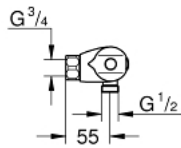

34 146 003 GROHTHERM 1000 THERMOSTAT SHOWER MIXER

PRODUCT DESCRIPTION

- Colour: chrome
- wall mounted
- GROHE CoolTouch safety housing
- GROHE LongLife finish
- GROHE MetalGrip ergonomically shaped metal handles
- GROHE SafeStop - safety button at 38°C
- GROHE SafeStop Plus - optional temperature limiter at 43°C included
- GROHE TurboStat - compact cartridge with wax thermoelement
- integrated mixed water shut off
- volume handle with EcoButton (economy button with individually adjustable economy stop)
- ceramic headpart 1/2", 180°
- shower outlet below 1/2"
- built-in non return valves
- dirt strainers
- Protected against backflow
- without connection unions
- GROHE EcoJoy - less water, perfect flow

34 146 003 GROHTHERM 1000 THERMOSTAT SHOWER MIXER

SPARE PARTS, February 2014 – now

- 1: Shut-off handle (Spare part-nr. 47972000)
- 1.1: Cap (Spare part-nr. 4797400M)
- 2: Ceramic headpart, 1/2" (Spare part-nr. 45346000)
- 2.1: O-ring $\varnothing 18.2 \times \varnothing 1.7$ (Spare part-nr. 0392400M)
- 3: Temperature control handle (Spare part-nr. 47973000)
- 3.1: Cap (Spare part-nr. 4797400M)
- 4: Fitting ring (Spare part-nr. 47743000)
- 5: Thermostatic compact cartridge 1/2" (Spare part-nr. 47439000)
- 6: Race (Spare part-nr. 47975000)
- 7: Non-return valve (Spare part-nr. 47189000)
- 7.1: Dirt Strainer (Spare part-nr. 0726400M)
- 7.2: Non-return valve (Spare part-nr. 08565000)
- 7.3: O-ring $\varnothing 17 \times \varnothing 2$ (Spare part-nr. 0305500M)
- 8: Special spanner (Spare part-nr. 19377000)*
- 9: Socket spanner (Spare part-nr. 19332000)*
- 10: GROHE TurboStat cartridge 1/2" (Spare part-nr. 47175000)*