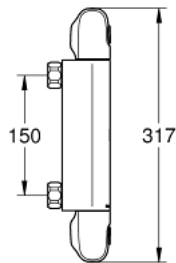

34 146 003 GROHTHERM 1000 THERMOSTAT SHOWER MIXER

PRODUCT DESCRIPTION

- Colour: chrome
- wall mounted
- GROHE CoolTouch safety housing
- GROHE LongLife finish
- GROHE MetalGrip ergonomically shaped metal handles
- GROHE SafeStop - safety button at 38°C
- GROHE SafeStop Plus - optional temperature limiter at 43°C included
- GROHE TurboStat - compact cartridge with wax thermoelement
- integrated mixed water shut off
- volume handle with EcoButton (economy button with individually adjustable economy stop)
- ceramic headpart 1/2", 180°
- shower outlet below 1/2"
- built-in non return valves
- dirt strainers
- Protected against backflow
- without connection unions
- GROHE EcoJoy - less water, perfect flow

34 146 003 GROHTHERM 1000 THERMOSTAT SHOWER MIXER

SPARE PARTS, February 2014 – now

- 1: Shut-off handle (Spare part-nr. 47972000)
- 1.1: Cap (Spare part-nr. 4797400M)
- 2: Ceramic headpart, 1/2" (Spare part-nr. 45346000)
- 2.1: O-ring $\varnothing 18.2 \times \varnothing 1.7$ (Spare part-nr. 0392400M)
- 3: Temperature control handle (Spare part-nr. 47973000)
- 3.1: Cap (Spare part-nr. 4797400M)
- 4: Fitting ring (Spare part-nr. 47743000)
- 5: Thermostatic compact cartridge 1/2" (Spare part-nr. 47439000)
- 6: Race (Spare part-nr. 47975000)
- 7: Non-return valve (Spare part-nr. 47189000)
- 7.1: Dirt Strainer (Spare part-nr. 0726400M)
- 7.2: Non-return valve (Spare part-nr. 08565000)
- 7.3: O-ring $\varnothing 17 \times \varnothing 2$ (Spare part-nr. 0305500M)
- 8: Special spanner (Spare part-nr. 19377000)*
- 9: Socket spanner (Spare part-nr. 19332000)*
- 10: GROHE TurboStat cartridge 1/2" (Spare part-nr. 47175000)*