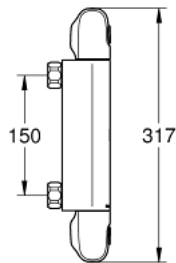

34 146 003 GROHTHERM 1000 THERMOSTAT SHOWER MIXER

PRODUCT DESCRIPTION

- Colour: chrome
- wall mounted
- GROHE CoolTouch safety housing
- GROHE LongLife finish
- GROHE MetalGrip ergonomically shaped metal handles
- GROHE SafeStop - safety button at 38°C
- GROHE SafeStop Plus - optional temperature limiter at 43°C included
- GROHE TurboStat - compact cartridge with wax thermoelement
- integrated mixed water shut off
- volume handle with FlowControl Button (button with individually adjustable stop)
- ceramic headpart 1/2", 180°
- shower outlet below 1/2"
- built-in non return valves
- dirt strainers
- Protected against backflow
- without connection unions
- GROHE EcoJoy - less water, perfect flow

34 146 003 GROHTHERM 1000 THERMOSTAT SHOWER MIXER

SPARE PARTS, February 2014 – now

- 1: Shut-off handle (Spare part-nr. 47972000)
- 1.1: Cap (Spare part-nr. 4797400M)
- 2: Ceramic headpart, 1/2" (Spare part-nr. 45346000)
- 2.1: O-ring $\varnothing 18.2 \times \varnothing 1.7$ (Spare part-nr. 0392400M)
- 3: Temperature control handle (Spare part-nr. 47973000)
- 3.1: Cap (Spare part-nr. 4797400M)
- 4: Fitting ring (Spare part-nr. 47743000)
- 5: Thermostatic compact cartridge 1/2" (Spare part-nr. 47439000)
- 6: Race (Spare part-nr. 47975000)
- 7: Non-return valve (Spare part-nr. 47189000)
- 7.1: Dirt Strainer (Spare part-nr. 0726400M)
- 7.2: Non-return valve (Spare part-nr. 08565000)
- 7.3: O-ring $\varnothing 17 \times \varnothing 2$ (Spare part-nr. 0305500M)
- 8: Special spanner (Spare part-nr. 19377000)*
- 9: Socket spanner (Spare part-nr. 19332000)*
- 10: GROHE TurboStat cartridge 1/2" (Spare part-nr. 47175000)*