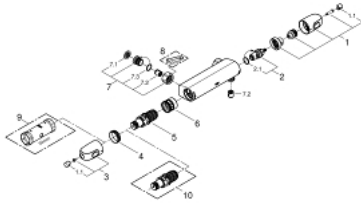

34 146 003 GROHTHERM 1000 THERMOSTAT SHOWER MIXER

PRODUCT DESCRIPTION

- Colour: chrome
- wall mounted
- GROHE CoolTouch safety housing
- GROHE LongLife finish
- GROHE MetalGrip ergonomically shaped metal handles
- GROHE SafeStop - safety button at 38°C
- GROHE SafeStop Plus - optional temperature limiter at 43°C included
- GROHE TurboStat - compact cartridge with wax thermoelement
- integrated mixed water shut off
- volume handle with FlowControl Button (button with individually adjustable stop)
- ceramic headpart 1/2", 180°
- shower outlet below 1/2"
- built-in non return valves
- dirt strainers
- Protected against backflow
- without connection unions
- GROHE EcoJoy - less water, perfect flow

34 146 003 GROHTHERM 1000 THERMOSTAT SHOWER MIXER

SPARE PARTS, February 2014 – now

- 1: Shut-off handle (Spare part-nr. 47972000)
- 1.1: Cap (Spare part-nr. 4797400M)
- 2: Ceramic headpart, 1/2" (Spare part-nr. 45346000)
- 2.1: O-ring $\varnothing 18.2 \times \varnothing 1.7$ (Spare part-nr. 0392400M)
- 3: Temperature control handle (Spare part-nr. 47973000)
- 3.1: Cap (Spare part-nr. 4797400M)
- 4: Fitting ring (Spare part-nr. 47743000)
- 5: Thermostatic compact cartridge 1/2" (Spare part-nr. 47439000)
- 6: Race (Spare part-nr. 47975000)
- 7: Non-return valve (Spare part-nr. 47189000)
- 7.1: Dirt Strainer (Spare part-nr. 0726400M)
- 7.2: Non-return valve (Spare part-nr. 08565000)
- 7.3: O-ring $\varnothing 17 \times \varnothing 2$ (Spare part-nr. 0305500M)
- 8: Special spanner (Spare part-nr. 19377000)*
- 9: Socket spanner (Spare part-nr. 19332000)*
- 10: GROHE TurboStat cartridge 1/2" (Spare part-nr. 47175000)*