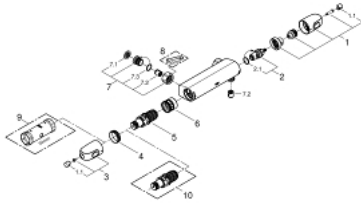

34 146 003 GROHTHERM 1000 THERMOSTAT SHOWER MIXER

PRODUCT DESCRIPTION

- Colour: chrome
- wall mounted
- GROHE CoolTouch safety housing
- GROHE LongLife finish
- GROHE MetalGrip ergonomically shaped metal handles
- GROHE SafeStop - safety button at 38°C
- GROHE SafeStop Plus - optional temperature limiter at 43°C included
- GROHE TurboStat - compact cartridge with wax thermoelement
- integrated mixed water shut off
- volume handle with EcoButton (economy button with individually adjustable economy stop)
- ceramic headpart 1/2", 180°
- shower outlet below 1/2"
- built-in non return valves
- dirt strainers
- Protected against backflow
- without connection unions
- GROHE EcoJoy - less water, perfect flow

34 146 003 GROHTHERM 1000 THERMOSTAT SHOWER MIXER

SPARE PARTS, February 2014 – now

- 1: Shut-off handle (Spare part-nr. 47972000)
- 1.1: Cap (Spare part-nr. 4797400M)
- 2: Ceramic headpart, 1/2" (Spare part-nr. 45346000)
- 2.1: O-ring $\varnothing 18.2 \times \varnothing 1.7$ (Spare part-nr. 0392400M)
- 3: Temperature control handle (Spare part-nr. 47973000)
- 3.1: Cap (Spare part-nr. 4797400M)
- 4: Fitting ring (Spare part-nr. 47743000)
- 5: Thermostatic compact cartridge 1/2" (Spare part-nr. 47439000)
- 6: Race (Spare part-nr. 47975000)
- 7: Non-return valve (Spare part-nr. 47189000)
- 7.1: Dirt Strainer (Spare part-nr. 0726400M)
- 7.2: Non-return valve (Spare part-nr. 08565000)
- 7.3: O-ring $\varnothing 17 \times \varnothing 2$ (Spare part-nr. 0305500M)
- 8: Special spanner (Spare part-nr. 19377000)*
- 9: Socket spanner (Spare part-nr. 19332000)*
- 10: GROHE TurboStat cartridge 1/2" (Spare part-nr. 47175000)*