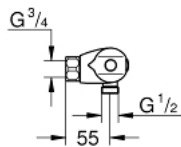

34 146 003 GROHTHERM 1000 THERMOSTATIC SHOWER MIXER 1/2"

PRODUCT DESCRIPTION

- Colour: chrome
- wall mounted
- GROHE CoolTouch safety housing
- GROHE LongLife finish
- GROHE MetalGrip ergonomically shaped metal handles
- GROHE SafeStop safety button at 38°C
- GROHE SafeStop Plus optional temperature limiter at 43°C included
- GROHE TurboStat - compact cartridge with wax thermoelement
- integrated mixed water shut off
- volume handle with FlowControl Button (button with individually adjustable stop)
- ceramic headpart 1/2", 180°
- shower bottom outlet 1/2"
- built-in non return valves
- dirt strainers
- protected against backflow
- without connection unions
- GROHE EcoJoy - Less water, perfect flow

34 146 003 GROHTHERM 1000 THERMOSTATIC SHOWER MIXER 1/2"

SPARE PARTS, 2月 2014 – now

- 1: Shut-off handle (Spare part-nr. 47972000)
- 1.1: Cover cap (Spare part-nr. 4797400M)
- 2: Ceramic headpart 1/2" (Spare part-nr. 45346000)
- 2.1: O-ring $\varnothing 18.2 \times \varnothing 1.7$ (Spare part-nr. 0392400M)
- 3: Temperature control handle (Spare part-nr. 47973000)
- 3.1: Cover cap (Spare part-nr. 4797400M)
- 4: Fitting ring (Spare part-nr. 47743000)
- 5: Thermostatic compact cartridge 1/2" (Spare part-nr. 47439000)
- 6: Race (Spare part-nr. 47975000)
- 7: Non-return valve (Spare part-nr. 47189000)
- 7.1: Dirt strainer (Spare part-nr. 0726400M)
- 7.2: Non-return valve (Spare part-nr. 08565000)
- 7.3: O-ring $\varnothing 17 \times \varnothing 2$ (Spare part-nr. 0305500M)
- 8: Special spanner (Spare part-nr. 19377000)*
- 9: Socket spanner (Spare part-nr. 19332000)*
- 10: GROHE TurboStat cartridge 1/2" (Spare part-nr. 47175000)*