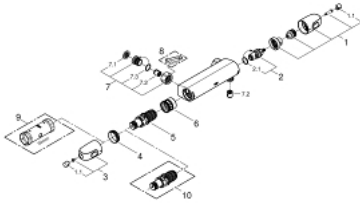

34 146 003 GROHTHERM 1000 THERMOSTATIC SHOWER MIXER 1/2"

SPARE PARTS, 2月 2014 – now

- 1: Shut-off handle (Spare part-nr. 47972000)
- 1.1: Cover cap (Spare part-nr. 4797400M)
- 2: Ceramic headpart 1/2" (Spare part-nr. 45346000)
- 2.1: O-ring $\varnothing 18.2 \times \varnothing 1.7$ (Spare part-nr. 0392400M)
- 3: Temperature control handle (Spare part-nr. 47973000)
- 3.1: Cover cap (Spare part-nr. 4797400M)
- 4: Fitting ring (Spare part-nr. 47743000)
- 5: Thermostatic compact cartridge 1/2" (Spare part-nr. 47439000)
- 6: Race (Spare part-nr. 47975000)
- 7: Non-return valve (Spare part-nr. 47189000)
- 7.1: Dirt strainer (Spare part-nr. 0726400M)
- 7.2: Non-return valve (Spare part-nr. 08565000)
- 7.3: O-ring $\varnothing 17 \times \varnothing 2$ (Spare part-nr. 0305500M)
- 8: Special spanner (Spare part-nr. 19377000)*
- 9: Socket spanner (Spare part-nr. 19332000)*
- 10: GROHE TurboStat cartridge 1/2" (Spare part-nr. 47175000)*

* Optional accessories