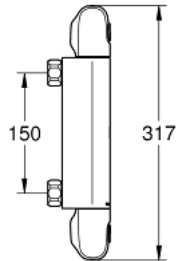

## 34 146 003 GROHTHERM 1000 THERMOSTATIC SHOWER MIXER 1/2"

### PRODUCT DESCRIPTION

- Colour: chrome
- wall mounted
- GROHE CoolTouch safety housing
- GROHE LongLife finish
- GROHE MetalGrip ergonomically shaped metal handles
- GROHE SafeStop safety button at 38°C
- GROHE SafeStop Plus optional temperature limiter at 43°C included
- GROHE TurboStat - compact cartridge with wax thermoelement
- integrated mixed water shut off
- volume handle with GROHE EcoButton (economy button with individually adjustable economy stop)
- ceramic headpart 1/2", 180°
- shower bottom outlet 1/2"
- built-in non return valves
- dirt strainers
- protected against backflow
- without connection unions
- GROHE EcoJoy - Less water, perfect flow

### SPARE PARTS, 2月 2014 – now

- 1: Shut-off handle (Spare part-nr. 47972000)
- 1.1: Cover cap (Spare part-nr. 4797400M)
- 2: Ceramic headpart 1/2" (Spare part-nr. 45346000)
- 2.1: O-ring  $\varnothing 18.2 \times \varnothing 1.7$  (Spare part-nr. 0392400M)
- 3: Temperature control handle (Spare part-nr. 47973000)
- 3.1: Cover cap (Spare part-nr. 4797400M)
- 4: Fitting ring (Spare part-nr. 47743000)
- 5: Thermostatic compact cartridge 1/2" (Spare part-nr. 47439000)
- 6: Race (Spare part-nr. 47975000)
- 7: Non-return valve (Spare part-nr. 47189000)
- 7.1: Dirt strainer (Spare part-nr. 0726400M)
- 7.2: Non-return valve (Spare part-nr. 08565000)
- 7.3: O-ring  $\varnothing 17 \times \varnothing 2$  (Spare part-nr. 0305500M)
- 8: Special spanner (Spare part-nr. 19377000)\*
- 9: Socket spanner (Spare part-nr. 19332000)\*
- 10: GROHE TurboStat cartridge 1/2" (Spare part-nr. 47175000)\*