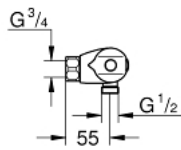

### PRODUCT DESCRIPTION

- Colour: chrome
- wall mounted
- GROHE CoolTouch safety housing
- GROHE LongLife finish
- GROHE MetalGrip ergonomically shaped metal handles
- GROHE SafeStop safety button at 38°C
- GROHE SafeStop Plus optional temperature limiter at 43°C included
- GROHE TurboStat - compact cartridge with wax thermoelement
- integrated mixed water shut off
- volume handle with GROHE EcoButton (economy button with individually adjustable economy stop)
- ceramic headpart 1/2", 180°
- shower bottom outlet 1/2"
- built-in non return valves
- dirt strainers
- protected against backflow
- without connection unions
- GROHE EcoJoy - Less water, perfect flow

### SPARE PARTS, 2月 2014 – now

- 1: Shut-off handle (Spare part-nr. 47972000)
- 1.1: Cover cap (Spare part-nr. 4797400M)
- 2: Ceramic headpart 1/2" (Spare part-nr. 45346000)
- 2.1: O-ring  $\varnothing 18.2 \times \varnothing 1.7$  (Spare part-nr. 0392400M)
- 3: Temperature control handle (Spare part-nr. 47973000)
- 3.1: Cover cap (Spare part-nr. 4797400M)
- 4: Fitting ring (Spare part-nr. 47743000)
- 5: Thermostatic compact cartridge 1/2" (Spare part-nr. 47439000)
- 6: Race (Spare part-nr. 47975000)
- 7: Non-return valve (Spare part-nr. 47189000)
- 7.1: Dirt strainer (Spare part-nr. 0726400M)
- 7.2: Non-return valve (Spare part-nr. 08565000)
- 7.3: O-ring  $\varnothing 17 \times \varnothing 2$  (Spare part-nr. 0305500M)
- 8: Special spanner (Spare part-nr. 19377000)\*
- 9: Socket spanner (Spare part-nr. 19332000)\*
- 10: GROHE TurboStat cartridge 1/2" (Spare part-nr. 47175000)\*