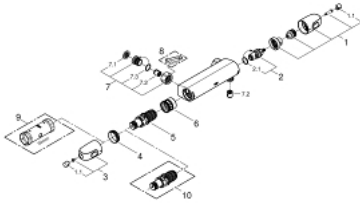

## 34 146 003 GROHTHERM 1000 THERMOSTATIC SHOWER MIXER 1/2"

### PRODUCT DESCRIPTION

- Colour: chrome
- wall mounted
- GROHE CoolTouch safety housing
- GROHE LongLife finish
- GROHE MetalGrip ergonomically shaped metal handles
- GROHE SafeStop safety button at 38°C
- GROHE SafeStop Plus optional temperature limiter at 43°C included
- GROHE TurboStat - compact cartridge with wax thermoelement
- integrated mixed water shut off
- volume handle with GROHE EcoButton (economy button with individually adjustable economy stop)
- ceramic headpart 1/2", 180°
- shower bottom outlet 1/2"
- built-in non return valves
- dirt strainers
- protected against backflow
- without connection unions
- GROHE EcoJoy - Less water, perfect flow

### SPARE PARTS, 2月 2014 – now

- 1: Shut-off handle (Spare part-nr. 47972000)
- 1.1: Cover cap (Spare part-nr. 4797400M)
- 2: Ceramic headpart 1/2" (Spare part-nr. 45346000)
- 2.1: O-ring  $\varnothing 18.2 \times \varnothing 1.7$  (Spare part-nr. 0392400M)
- 3: Temperature control handle (Spare part-nr. 47973000)
- 3.1: Cover cap (Spare part-nr. 4797400M)
- 4: Fitting ring (Spare part-nr. 47743000)
- 5: Thermostatic compact cartridge 1/2" (Spare part-nr. 47439000)
- 6: Race (Spare part-nr. 47975000)
- 7: Non-return valve (Spare part-nr. 47189000)
- 7.1: Dirt strainer (Spare part-nr. 0726400M)
- 7.2: Non-return valve (Spare part-nr. 08565000)
- 7.3: O-ring  $\varnothing 17 \times \varnothing 2$  (Spare part-nr. 0305500M)
- 8: Special spanner (Spare part-nr. 19377000)\*
- 9: Socket spanner (Spare part-nr. 19332000)\*
- 10: GROHE TurboStat cartridge 1/2" (Spare part-nr. 47175000)\*