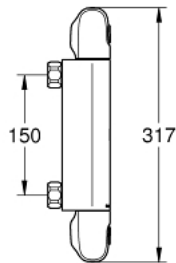

34 146 003 GROHTHERM 1000 THERMOSTATIC SHOWER MIXER 1/2"

PRODUCT DESCRIPTION

- Colour: chrome
- wall mounted
- GROHE CoolTouch safety housing
- GROHE LongLife finish
- GROHE MetalGrip ergonomically shaped metal handles
- GROHE SafeStop safety button at 38°C
- GROHE SafeStop Plus optional temperature limiter at 43°C included
- GROHE TurboStat - compact cartridge with wax thermoelement
- integrated mixed water shut off
- volume handle with FlowControl Button (button with individually adjustable stop)
- ceramic headpart 1/2", 180°
- shower bottom outlet 1/2"
- built-in non return valves
- dirt strainers
- protected against backflow
- without connection unions
- GROHE EcoJoy - Less water, perfect flow

34 146 003 GROHTHERM 1000 THERMOSTATIC SHOWER MIXER 1/2"

SPARE PARTS, 2月 2014 – now

- 1: Shut-off handle (Spare part-nr. 47972000)
- 1.1: Cover cap (Spare part-nr. 4797400M)
- 2: Ceramic headpart 1/2" (Spare part-nr. 45346000)
- 2.1: O-ring $\varnothing 18.2 \times \varnothing 1.7$ (Spare part-nr. 0392400M)
- 3: Temperature control handle (Spare part-nr. 47973000)
- 3.1: Cover cap (Spare part-nr. 4797400M)
- 4: Fitting ring (Spare part-nr. 47743000)
- 5: Thermostatic compact cartridge 1/2" (Spare part-nr. 47439000)
- 6: Race (Spare part-nr. 47975000)
- 7: Non-return valve (Spare part-nr. 47189000)
- 7.1: Dirt strainer (Spare part-nr. 0726400M)
- 7.2: Non-return valve (Spare part-nr. 08565000)
- 7.3: O-ring $\varnothing 17 \times \varnothing 2$ (Spare part-nr. 0305500M)
- 8: Special spanner (Spare part-nr. 19377000)*
- 9: Socket spanner (Spare part-nr. 19332000)*
- 10: GROHE TurboStat cartridge 1/2" (Spare part-nr. 47175000)*